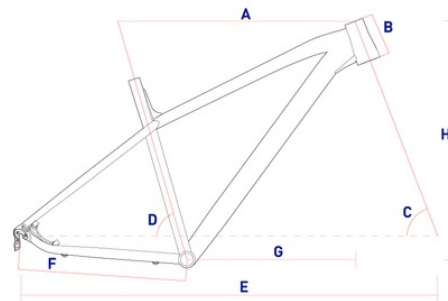

EQUIPMENT

MAIN:

FRAME:	Corratec X Vert
FORK:	Rockshox RECON TK
BREAKES:	Shimano Disc Brake MT200 front Shimano Disc Brake MT200 rear
STEM:	ZYZX SL Alloy Stem
HANDLE BAR:	ZYZX SL Alloy Handlebar
SADDLE:	ZYZX SL Race
SEAT POST:	ZYZX SL Alloy

DRIVE:

CHAINWHEEL:	Shimano MT500
CASSETTE:	G. Falcon CS-1042
FRONT DERAILLEUR:	Shimano SLX M617
REAR DERAILLEUR:	Shimano DEORE XT 10s
SHIFT LEVERS:	Shimano DEORE

WHEELSET:

RIM:	Mavic CROSSRIDE 29 front Mavic CROSSRIDE 29 rear
TIRE:	Continental Race King

SPECIAL:

CHAINWHEEL RATIO:	2s; 36/26
CASSETTE RATIO:	10s; 11-13-15-18-21-24-28-32-37-42
FORK SUSPENSION TRAVEL:	100 mm
SIZE BRAKE DISC:	180 mm front 160 mm rear