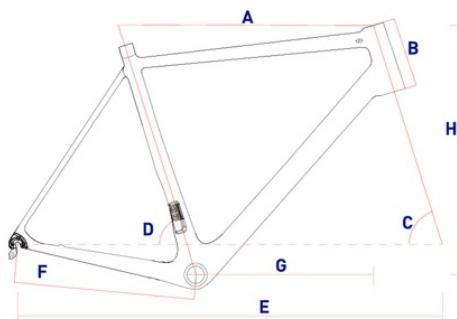

EQUIPMENT

MAIN:

FRAME:	Corratec CCT Team Miss C
FORK:	Corratec Pro Control Fork
BREAKES:	Shimano 105 front Shimano 105 rear
STEM:	ZZYX SL Alloy Stem
HANDLE BAR:	ZZYX SL Alloy Handlebar
SADDLE:	ZZYX Sport Saddle
SEAT POST:	ZZYX Twin Bolt

WHEELSET:

RIM:	ZZYX Race Attack 2.0 front ZZYX Race Attack 2.0 rear
TIRE:	Continental Ultra Sport II front Continental Ultra Sport II rear

DRIVE:

CHAINWHEEL:	Shimano FC-RS 510
CASSETTE:	Shimano 105
FRONT DERAILLEUR:	Shimano 105
REAR DERAILLEUR:	Shimano 105 11s
SHIFT LEVERS:	Shimano 105

SPECIAL:

CHAINWHEEL RATIO:	2s; 50/34
CASSETTE RATIO:	11s; 11-12-13-14-15-17-19-22-25-28-32