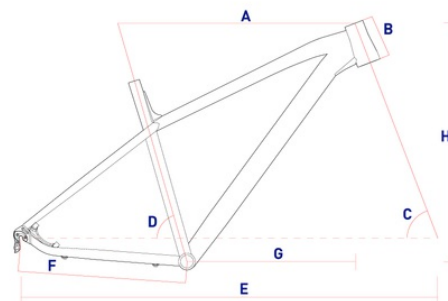

EQUIPMENT

MAIN:

FRAME:	Corratec X Vert SL
FORK:	Rockshox RECON RL
BRAKES:	SRAM DB LVLTL front SRAM DB LVLTL rear
STEM:	ZZYZX SL Alloy
HANDLE BAR:	ZZYZX SL Alloy Handlebar
SADDLE:	Selle Italia X3
SEAT POST:	ZZYZX SL Alloy

DRIVE:

CHAINWHEEL:	SRAM Descendant Eagle Black
CASSETTE:	SRAM PG1230 Eagle
REAR DERAILLEUR:	SRAM GX Eagle
SHIFT LEVERS:	SRAM NX Eagle

WHEELSET:

RIM:	Mavic CROSSMAX 29
TIRE:	Continental Race King 2.2

SPECIAL:

CHAINWHEEL RATIO:	1s; 32
CASSETTE RATIO:	12s; 11-13-15-17-19-22-25-28-32-36-42-50
FORK SUSPENSION TRAVEL:	100 mm
SIZE BRAKE DISC:	180 mm front 160 mm rear