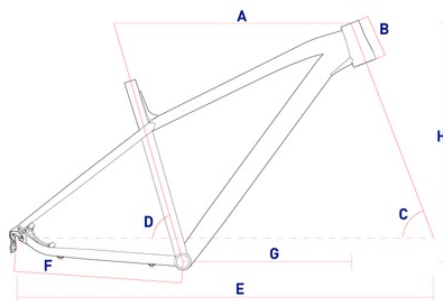

EQUIPMENT

MAIN:

FRAME:	Corratec X-Vert 650B Miss C
FORK:	RST Omega
BRAKES:	Tektro HDM275 front Tektro HDM275 rear
STEM:	ZZYZX SL Alloy Stem
HANDLE BAR:	ZZYZX SL Alloy Handlebar
SADDLE:	Corratec Sport
SEAT POST:	ZZYZX SL Alloy

WHEELSET:

RIM:	ZZYZX Cross Attack 650B
TIRE:	Continental Race King 2.2

DRIVE:

CHAINWHEEL:	Shimano MT100
CASSETTE:	Shimano HG400
FRONT DERAILLEUR:	Shimano ALTUS
REAR DERAILLEUR:	Shimano Deore 9s
SHIFT LEVERS:	Shimano ALTUS

SPECIAL:

CHAINWHEEL RATIO:	3s; 40/33/22
CASSETTE RATIO:	9s; 11-13-15-17-20-23-26-30-36
FORK SUSPENSION TRAVEL:	100 mm
SIZE BRAKE DISC:	180 mm front 180 mm rear