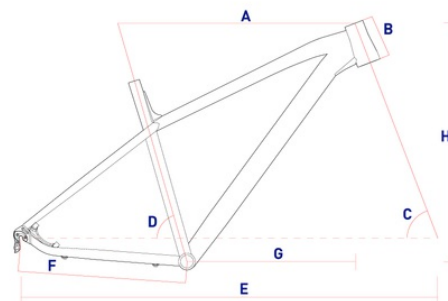

Datasheet X Vert 29 EXPERT

For more informations visit www.corratec.de

XVERT 29

X Vert 29 EXPERT

Weight from: 13,61 kg

Frame: Corratec X Vert

Components: Shimano DEORE/ALIVIO

Size: 39, 44, 49, 54

Colors:

TECHNOLOGIES

LOW
PROFILE
CHAINSTAY

DESCRIPTION

- Made out of high quality Triple Butted Aluminum - light and stiff at the same time
- Specially reinforced tapered head tube
- Innovative color combinations - envious views are guaranteed

FRAME

CM	A	B	C	D	E	F	G	H
39	570	105	69	73	1073	438	390	592
44	602	105	69	73	1106	438	414	615
49	625	110	69	73	1129	438	436	620
54	652	120	69	73	1157	438	460	629

EQUIPMENT

MAIN:

FRAME: Corratec X Vert
 FORK: RST Aerial 29er 100mm
 BREAKES: Tektro HDM275 front
 Tektro HDM275 rear

DRIVE:

CHAINWHEEL: Shimano MT210
 CASSETTE: Shimano HG400
 FRONT DERAILLEUR: Shimano ALIVIO
 REAR DERAILLEUR: Shimano Deore 9s
 SHIFT LEVERS: Shimano Alivio

WHEELSET:

SPECIAL:

CHAINWHEEL RATIO: 2s; 36/22
 CASSETTE RATIO: 9s; 11-13-15-17-20-23-26-30-36
 FORK SUSPENSION TRAVEL: 100 mm
 SIZE BRAKE DISC: 180 mm front
 180 mm rear