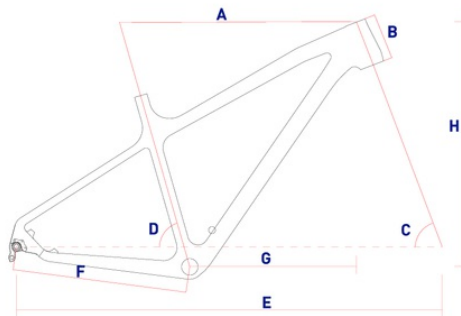

Datasheet Revolution 29 Expert

For more informations visit www.corratec.de

REVOLUTION 29

Revolution 29 Expert

Weight from: 11,4 kg

Frame: Corratec Revolution 29

Components: Shimano Deore XT

Size: 39, 44, 49, 54

FRAME

CM	A	B	C	D	E	F	G	H
39	580	100	70	73	1077	435	387	613
44	600	105	70	73	1098	435	405	618
49	620	110	70	73	1116	435	422	622
54	640	115	70	73	1139	435	443	627

EQUIPMENT

MAIN:

FRAME:	Corratec Revolution 29
FORK:	Rockshox RECON RL
BRAKES:	Shimano Disc Brake MT200 front Shimano Disc Brake MT200 rear
STEM:	ZZYZX SL Alloy
HANDLE BAR:	ZZYZX SL Alloy Handlebar
SADDLE:	Selle Italia X3
SEAT POST:	ZZYZX SL Alloy

SPECIAL:

CHAINWHEEL RATIO:	2s; 36/26
CASSETTE RATIO:	10s; 11-13-15-18-21-24-28-32-37-42
FORK SUSPENSION TRAVEL:	100 mm
SIZE BRAKE DISC:	180 mm front 160 mm rear