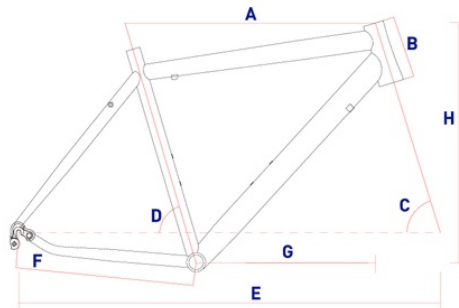

EQUIPMENT

MAIN:

FRAME:	Corratec Dolomiti
FORK:	Corratec Pro Control Fork
BREAKES:	Shimano R561 front Shimano R561 rear
STEM:	ZZYX SL Alloy
HANDLE BAR:	ZZYX SL Alloy Handlebar
SADDLE:	Corratec Sport
SEAT POST:	ZZYX Twin Bolt

WHEELSET:

RIM:	Mach1 Race Attack 3.0
TIRE:	Continental Ultra Sport II

DRIVE:

CHAINWHEEL:	Shimano TIAGRA
CASSETTE:	Shimano Tiagra 10s
FRONT DERAILLEUR:	Shimano Tiagra
REAR DERAILLEUR:	Shimano Tiagra 10s
SHIFT LEVERS:	Shimano TIAGRA

SPECIAL:

CHAINWHEEL RATIO:	2s; 50/34
CASSETTE RATIO:	10s 11-12-14-16-18-20-22-25-28-32