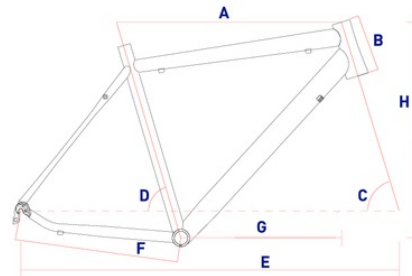

Datasheet SH 1

For more informations visit www.corratec.de

SH1

SH 1

Weight from: 11,53 kg

Frame: Corratec SH1

Components: Shimano Alfine

Size: 44, 48, 52, 56, 59

FRAME

CM	A	B	C	D	E	F	G	H
44	542	120	70	73	1037	440	374	552
48	558	140	71	73	1044	440	381	574
52	572	155	71	73	1059	440	392	589
56	584	170	71	73	1071	440	400	604

EQUIPMENT

MAIN:

FRAME: Corratec SH1
 FORK: Corratec Shape Urban
 BREAKES: Shimano M355 front
 Shimano M355 rear
 STEM: ZZYX 3D Forged
 HANDLE BAR: ZZYX 620mm
 SADDLE: Corratec Steel Rail
 SEAT POST: ZZYX Twin Bolt 27.2mm

WHEELSET:

RIM: ZZYX 700C Disc
 TIRE: Continental Sport Contact

DRIVE:

CHAINWHEEL: Shimano Alfine 39
 CASSETTE: Shimano Alfine CS-500 18T
 SHIFT LEVERS: Shimano Alfine 8s

SPECIAL:

CHAINWHEEL RATIO: 1s; 39
 CASSETTE RATIO: 1s; 18
 SIZE BRAKE DISC: 160 mm front
 160 mm rear