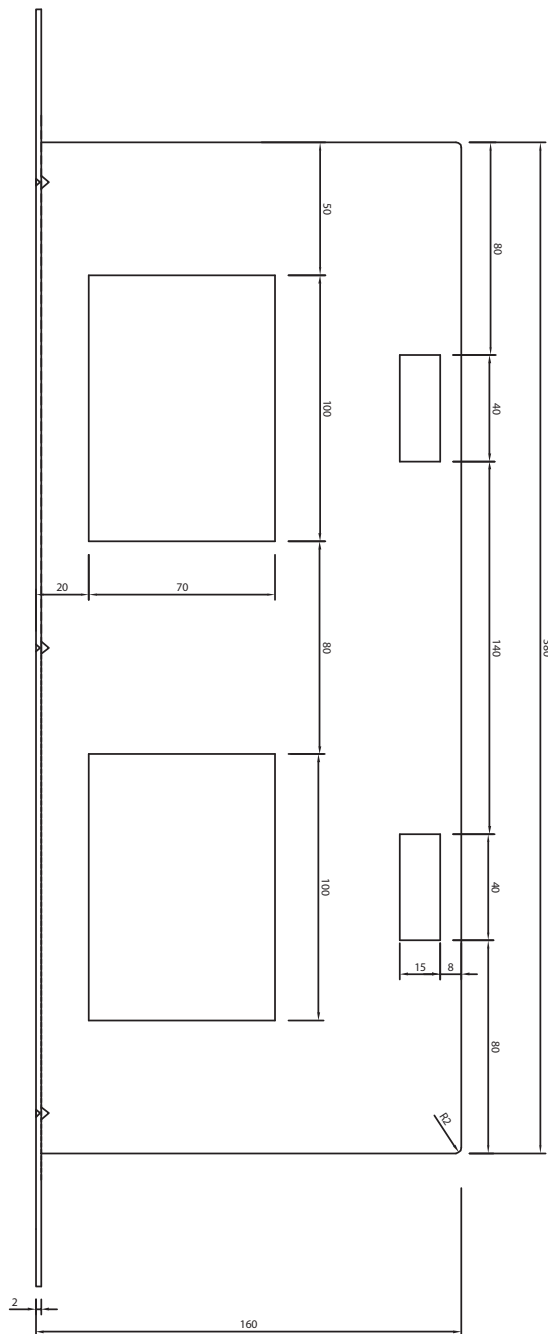

OGG LABS

1RU 19" Rack Mount Bracket

To suit 2 x MOD1HD.

Front

Top

Side