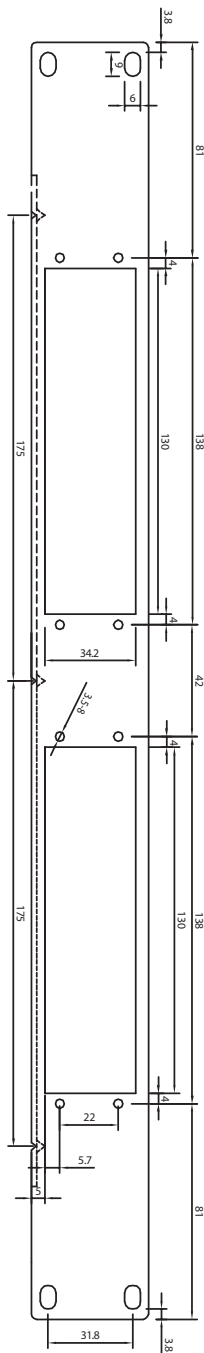

OGG LABS

1RU 19" Rack Mount Bracket

To suit 2 x MOD1HD.

Front

Top

Side