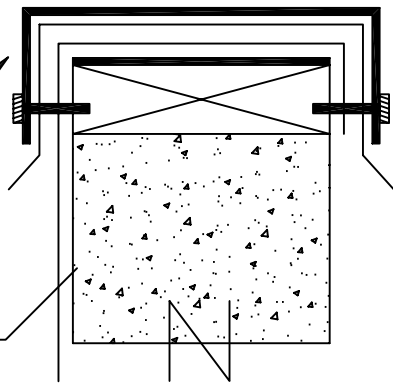

Exposed Fasteners

#567 Pro-Tack SBS self adhered membrane

Concrete parapet

Cleat

#567 Pro-Tack SBS self adhered membrane

Install cleat fastening 6" o/c with min 3/4" Drip Edge

Concrete parapet

Install metal cap with 3/4" hemmed drip edge