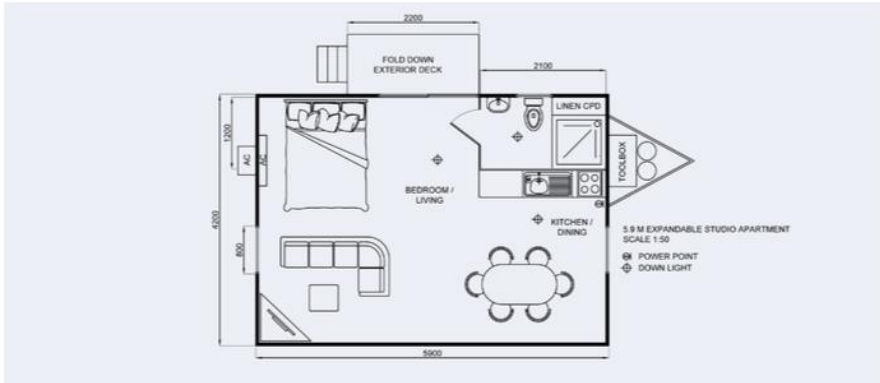

7.9 Meter

7900mm (+DrawBar) x 2400mm

- Features:
- Studio Apartment
 - Full size bathroom
 - Kitchenette with custom cabinetry
 - Sliding Glass door and multiple windows
 - Fold Down Patio Included
- Perfect size for single or couple living
- Internal – 17SQM Approx**

Custom Build or Choose One of Our Designs!

3.9 Meter Expandable

3900mm (+DrawBar) x 4200mm (when expanded)

Features:

- Small Studio Apartment
 - Full size bathroom
 - Kitchenette with custom cabinetry
 - Sliding Glass door on the rear or side.
 - Fold Down Patio Included
 - Perfect size for single or couple living
- Internal – 16SQM Approx**

5.9 Meter Expandable

5900mm (+DrawBar) x 4200mm (when expanded)

Features:

- Large sized studio apartment
 - Full size bathroom
 - Kitchenette with custom cabinetry
 - Sliding Glass door and multiple windows
 - Fold Down Patio Included
 - Perfect size for single or couple living
- Internal – 24SQM Approx**

7.9 Meter Expandable

7900mm (+DrawBar) x 4200mm (when expanded)

Features:

- Large sized studio apartment
 - Full size bathroom with laundry facilities
 - Kitchenette with custom cabinetry
 - Possible walk in wardrobe
 - Sliding Glass door and multiple windows
 - Fold Down Patio Included
 - Perfect size for single or couple living
- Internal – 28SQM Approx**