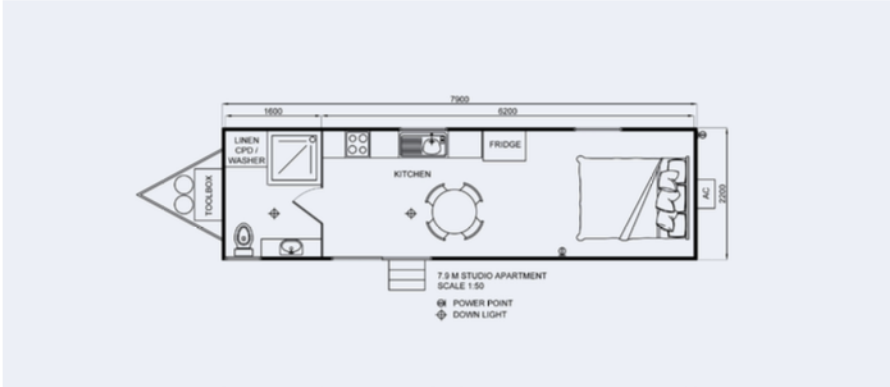

3900mm (+ DrawBar) x 2400mm

- Features:
- Showroom/ Office Space / Extra Room
 - Can add custom cabinetry
 - Sliding Glass door on the rear or side
 - Fold Down Patio Included
- Internal – 8.5 SQM Approx**

5.9 Meter

5900mm (+DrawBar) x 2400mm

- Features:
- Small Studio Apartment
 - Full size bathroom optional
 - Small Kitchenette
 - Sliding Glass door on the rear or side
 - Fold Down Patio Included
- Perfect size for single living
- Internal – 13SQM Approx**

7.9 Meter

7900mm (+DrawBar) x 2400mm

- Features:
- Studio Apartment
 - Full size bathroom
 - Kitchenette with custom cabinetry
 - Sliding Glass door and multiple windows
 - Fold Down Patio Included
- Perfect size for single or couple living
- Internal – 17SQM Approx**

10.9 Meter

10900mm (+DrawBar) x 2400mm

- Features:
- 1 or 2 bedroom apartment
 - Full size bathroom with laundry facilities
 - Kitchenette with custom cabinetry
 - Separate bedroom(s) to living
 - Sliding Glass door and multiple windows
 - Fold Down Patio Included
- Perfect size for single or couple living
- Internal – 17SQM Approx**