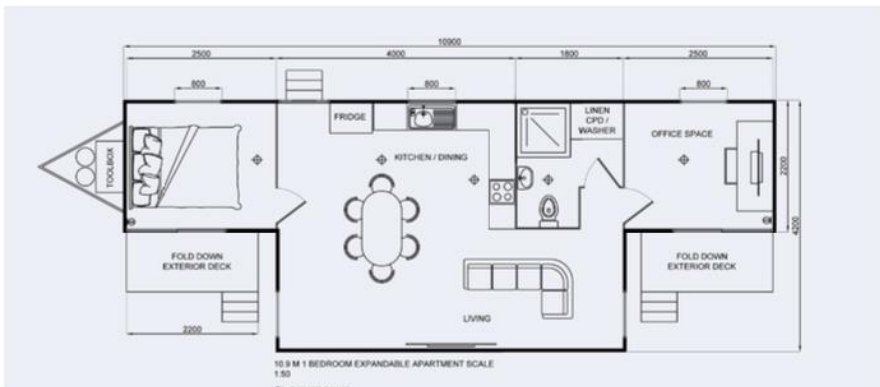

3900mm (+ DrawBar) x 2400mm

- Features:
- Showroom/ Office Space / Extra Room
 - Can add custom cabinetry
 - Sliding Glass door on the rear or side
 - Fold Down Patio Included
- Internal – 8.5 SQM Approx**

7.9 Meter

7900mm (+DrawBar) x 2400mm

- Features:
- Studio Apartment
 - Full size bathroom
 - Kitchenette with custom cabinetry
 - Sliding Glass door and multiple windows
 - Fold Down Patio Included
- Perfect size for single or couple living
- Internal – 17SQM Approx**

5.9 Meter Expandable

5900mm (+DrawBar) x 4200mm (when expanded)

Features:

- Large sized studio apartment
 - Full size bathroom
 - Kitchenette with custom cabinetry
 - Sliding Glass door and multiple windows
 - Fold Down Patio Included
 - Perfect size for single or couple living
- Internal – 24SQM Approx**

7.9 Meter Expandable

7900mm (+DrawBar) x 4200mm (when expanded)

Features:

- Large sized studio apartment
 - Full size bathroom with laundry facilities
 - Kitchenette with custom cabinetry
 - Possible walk in wardrobe
 - Sliding Glass door and multiple windows
 - Fold Down Patio Included
 - Perfect size for single or couple living
- Internal – 28SQM Approx**