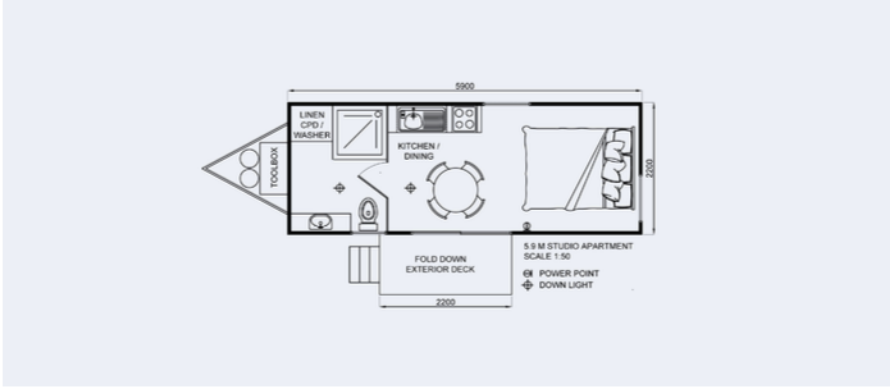

3900mm (+ DrawBar) x 2400mm

- Features:
- Showroom/ Office Space / Extra Room
 - Can add custom cabinetry
 - Sliding Glass door on the rear or side
 - Fold Down Patio Included
- Internal – 8.5 SQM Approx**

5.9 Meter

5900mm (+DrawBar) x 2400mm

- Features:
- Small Studio Apartment
 - Full size bathroom optional
 - Small Kitchenette
 - Sliding Glass door on the rear or side
 - Fold Down Patio Included
- Perfect size for single living
- Internal – 13SQM Approx**

7.9 Meter

7900mm (+DrawBar) x 2400mm

- Features:
- Studio Apartment
 - Full size bathroom
 - Kitchenette with custom cabinetry
 - Sliding Glass door and multiple windows
 - Fold Down Patio Included
- Perfect size for single or couple living
- Internal – 17SQM Approx**