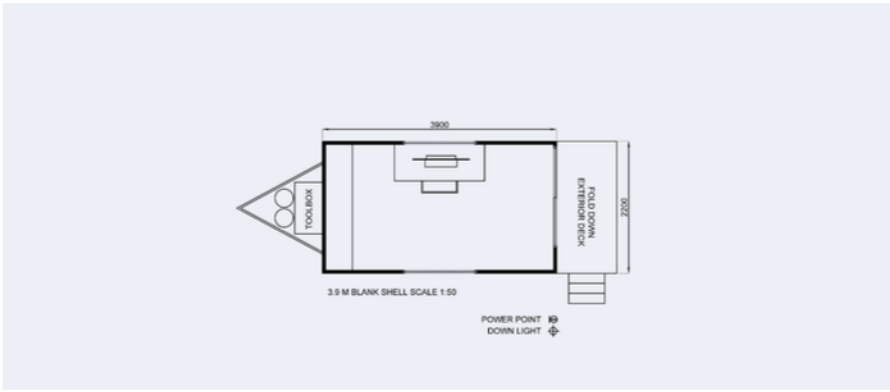

3.9 Meter

3900mm (+ DrawBar) x 2400mm

1. Features:
2. Showroom/ Office Space / Extra Room
   - Can add custom cabinetry
   - Sliding Glass door on the rear or side
   - Fold Down Patio Included
3. **Internal – 8.5 SQM Approx**