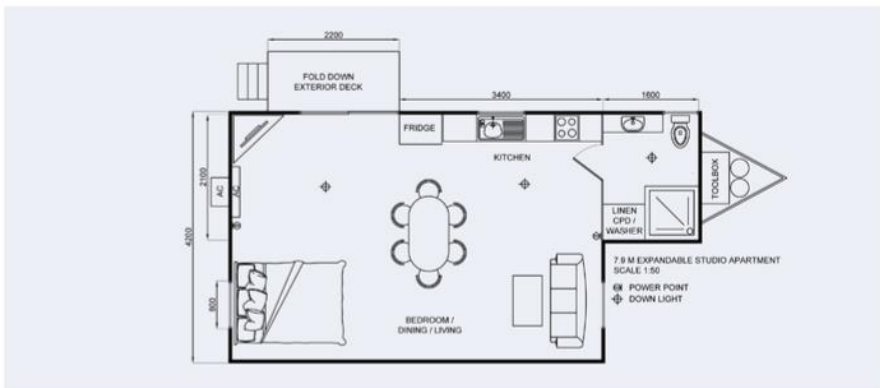

3900mm (+ DrawBar) x 2400mm

- Features:
- Showroom/ Office Space / Extra Room
 - Can add custom cabinetry
 - Sliding Glass door on the rear or side
 - Fold Down Patio Included
- Internal – 8.5 SQM Approx**

7.9 Meter

7900mm (+DrawBar) x 2400mm

- Features:
- Studio Apartment
 - Full size bathroom
 - Kitchenette with custom cabinetry
 - Sliding Glass door and multiple windows
 - Fold Down Patio Included
- Perfect size for single or couple living
- Internal – 17SQM Approx**

Custom Build or Choose One of Our Designs!

3.9 Meter Expandable

3900mm (+DrawBar) x 4200mm (when expanded)

Features:

- Small Studio Apartment
 - Full size bathroom
 - Kitchenette with custom cabinetry
 - Sliding Glass door on the rear or side.
 - Fold Down Patio Included
 - Perfect size for single or couple living
- Internal – 16SQM Approx**

5.9 Meter Expandable

5900mm (+DrawBar) x 4200mm (when expanded)

Features:

- Large sized studio apartment
 - Full size bathroom
 - Kitchenette with custom cabinetry
 - Sliding Glass door and multiple windows
 - Fold Down Patio Included
 - Perfect size for single or couple living
- Internal – 24SQM Approx**