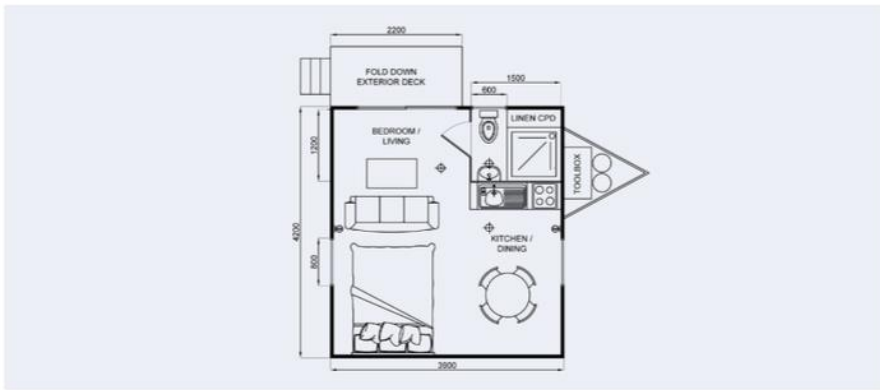

5.9 Meter

5900mm (+DrawBar) x 2400mm

- Features:
- Small Studio Apartment
 - Full size bathroom optional
 - Small Kitchenette
 - Sliding Glass door on the rear or side
 - Fold Down Patio Included
- Perfect size for single living
- Internal – 13SQM Approx**

7.9 Meter

7900mm (+DrawBar) x 2400mm

- Features:
- Studio Apartment
 - Full size bathroom
 - Kitchenette with custom cabinetry
 - Sliding Glass door and multiple windows
 - Fold Down Patio Included
- Perfect size for single or couple living
- Internal – 17SQM Approx**

10.9 Meter

10900mm (+DrawBar) x 2400mm

- Features:
- 1 or 2 bedroom apartment
 - Full size bathroom with laundry facilities
 - Kitchenette with custom cabinetry
 - Separate bedroom(s) to living
 - Sliding Glass door and multiple windows
 - Fold Down Patio Included
- Perfect size for single or couple living
- Internal – 17SQM Approx**

Custom Build or Choose One of Our Designs!

3.9 Meter Expandable

3900mm (+DrawBar) x 4200mm (when expanded)

Features:

- Small Studio Apartment
 - Full size bathroom
 - Kitchenette with custom cabinetry
 - Sliding Glass door on the rear or side.
 - Fold Down Patio Included
 - Perfect size for single or couple living
- Internal – 16SQM Approx**