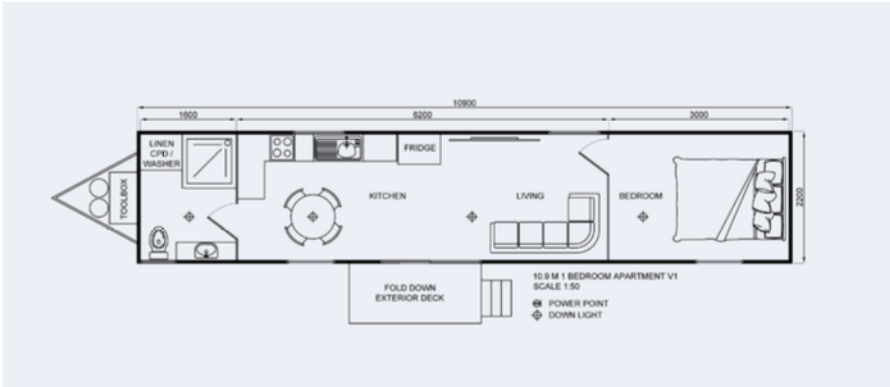

3900mm (+ DrawBar) x 2400mm

- Features:
- Showroom/ Office Space / Extra Room
 - Can add custom cabinetry
 - Sliding Glass door on the rear or side
 - Fold Down Patio Included
- Internal – 8.5 SQM Approx**

5.9 Meter

5900mm (+DrawBar) x 2400mm

- Features:
- Small Studio Apartment
 - Full size bathroom optional
 - Small Kitchenette
 - Sliding Glass door on the rear or side
 - Fold Down Patio Included
- Perfect size for single living
- Internal – 13SQM Approx**

7.9 Meter

7900mm (+DrawBar) x 2400mm

- Features:
- Studio Apartment
 - Full size bathroom
 - Kitchenette with custom cabinetry
 - Sliding Glass door and multiple windows
 - Fold Down Patio Included
- Perfect size for single or couple living
- Internal – 17SQM Approx**

10.9 Meter

10900mm (+DrawBar) x 2400mm

- Features:
- 1 or 2 bedroom apartment
 - Full size bathroom with laundry facilities
 - Kitchenette with custom cabinetry
 - Separate bedroom(s) to living
 - Sliding Glass door and multiple windows
 - Fold Down Patio Included
- Perfect size for single or couple living
- Internal – 17SQM Approx**