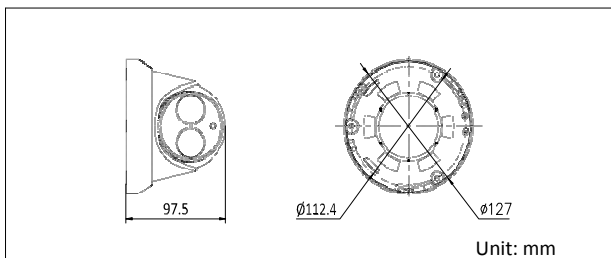

### Key Features

- 4 Megapixel High Resolution
- Full HD1080p Video
- Dual Video Streams
- 2.8 mm, 4 mm, 6 mm Fixed Lens Options
- 120 db Wide Dynamic Range
- 3D Digital Noise Reduction
- Smart Features
- PoE (802.3af)
- Supports H.264+
- High Performance EXIR LED
- IR Range 30 Meters (~100 Feet)
- IP66 Protection

### Dimensions