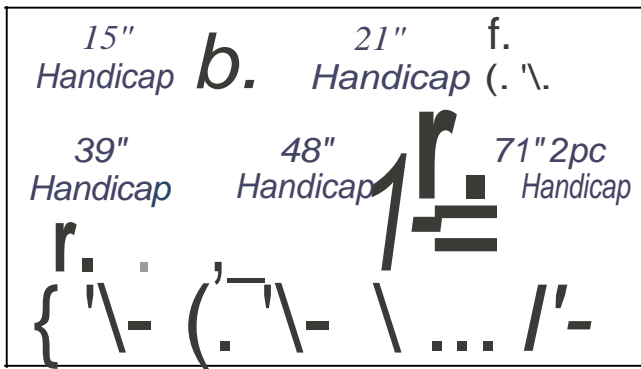

A B C D 48" Letters  
 A B C D 72" Letters  
 A B C D 96" Letters

42" Arrow Kit

90" Arrow Kit

60" Straight Arrow  
Curved Tail (60")

O.O.T.  
Handicap  
(2Piece)

Football Field Kit

Batters Box

Hop-  
scotch