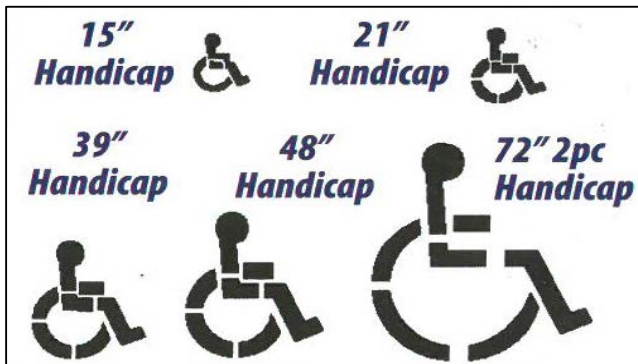

48" Letters
A B C D
72" Letters
A B C D
96" Letters
A B C D

42" Arrow Kit

90" Arrow Kit

60" Straight Arrow
Curved Tail (60")

**D.O.T.
Handicap
(2 Piece)**

Football Field Kit

Batters Box

**Hop-
scotch**

**12' FAA Numbers &
Proportional Arrow and Dash**

Industrial Stencils

24" x 24"

48" x 48"

***Bike
Symbol***

Pedestrian

***Railroad
"X"***

THANK