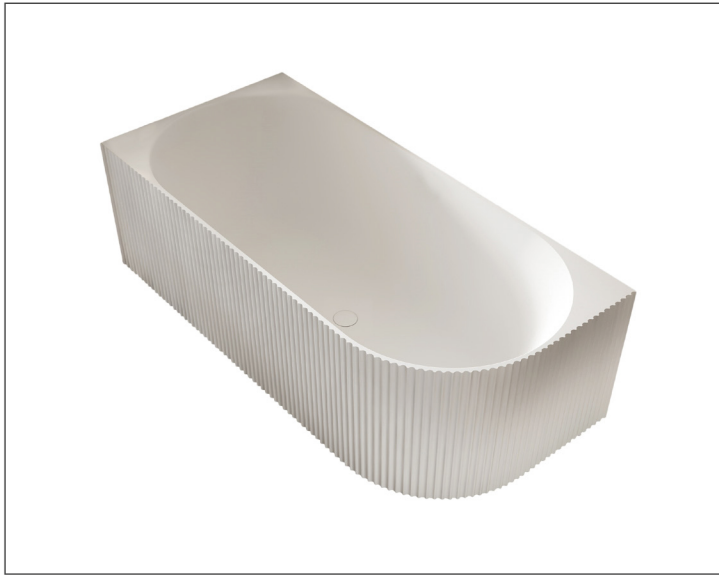

SPECIFICATION SHEET

Willow Fluted 1700 Left Corner Back-to-Wall Bath

Features

- Left Corner Back-to-Wall Bath
- Dimensions: H800 x W1700 x L580
- Material: Acrylic
- Colours: Gloss White & Matte White

Colour Options with Code

Gloss White
7608LGW

Matte White
7608LMW

Technical Details

Note: All measurements shown are in millimetres. Sizes are nominal.

SPECIFICATION SHEET

Willow Fluted 1700 Right Corner Back-to-Wall Bath

Features

- Right Corner Back-to-Wall Bath
- Dimensions: H800 x W1700 x L580
- Material: Acrylic
- Colours: Gloss White & Matte White

Colour Options with Code

Gloss White
7608RGW

Matte White
7608RMW

Technical Details

Note: All measurements shown are in millimetres. Sizes are nominal.