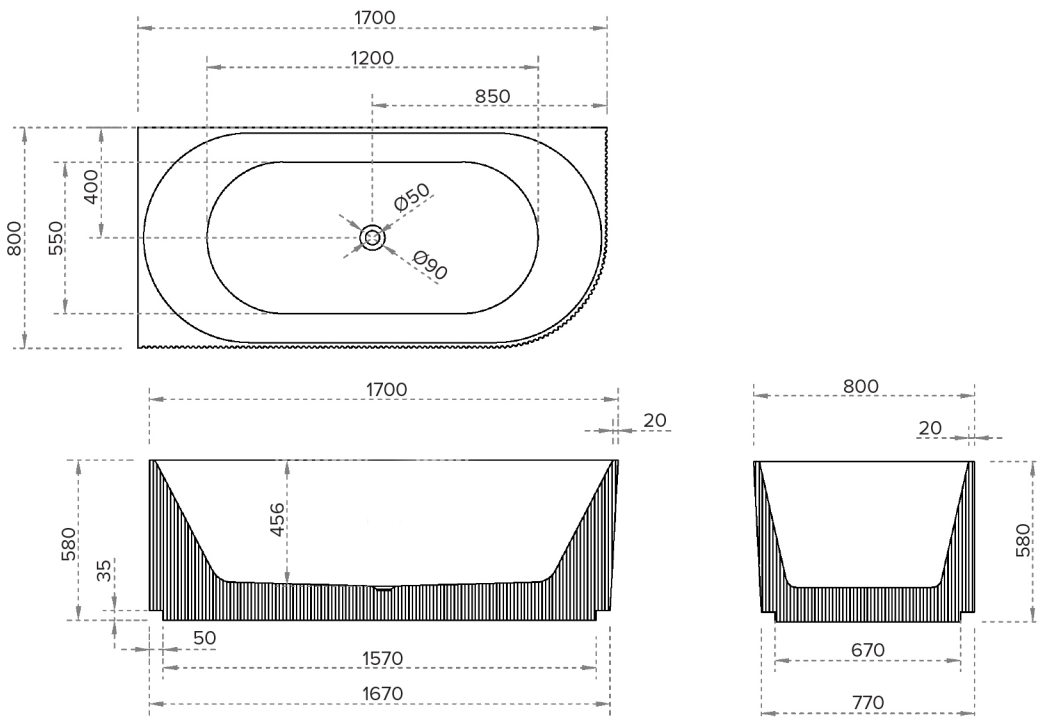

SPECIFICATION SHEET

Willow Fluted 1700 Left Corner Back-to-Wall Bath

Features

- Left Corner Back-to-Wall Bath
- Dimensions: H800 x W1700 x L580
- Material: Acrylic
- Colours: Gloss White & Matte White

Colour Options with Code

Gloss White
7608LGW

Matte White
7608LMW

Technical Details

Note: All measurements shown are in millimetres. Sizes are nominal.

SPECIFICATION SHEET

Willow Fluted 1700 Right Corner Back-to-Wall Bath

Features

- Right Corner Back-to-Wall Bath
- Dimensions: H800 x W1700 x L580
- Material: Acrylic
- Colours: Gloss White & Matte White

Colour Options with Code

Gloss White
7608RGW

Matte White
7608RMW

Technical Details

Note: All measurements shown are in millimetres. Sizes are nominal.