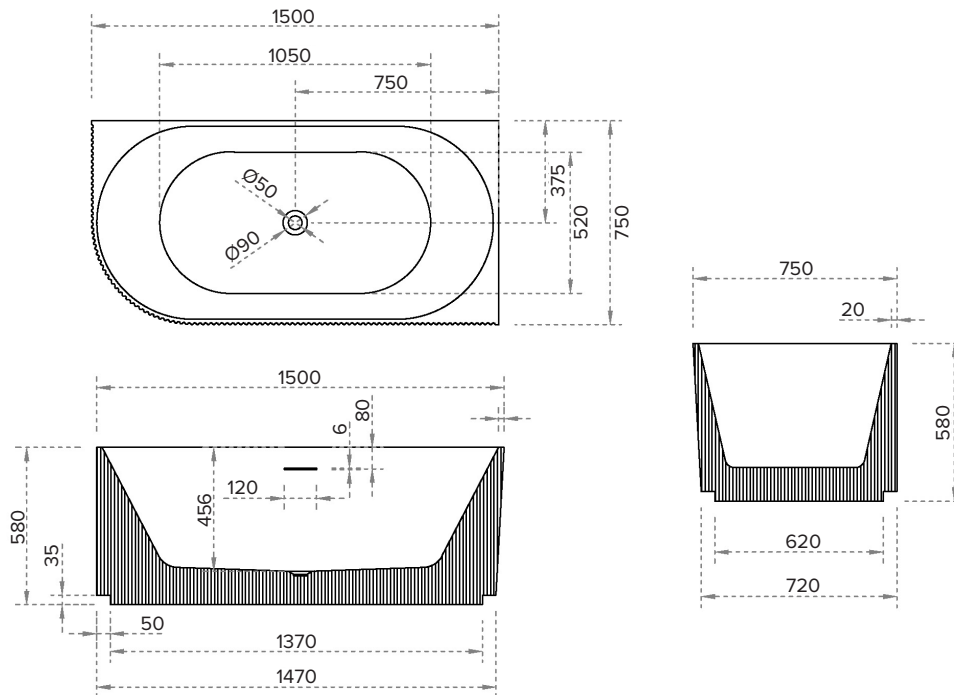

### Features

- Right Corner Back-to-Wall Bath
- Dimensions: H750 x W1500 x L580
- Material: Acrylic
- Colours: Gloss White & Matte White

### Technical Details

Note: All measurements shown are in millimetres. Sizes are nominal.

### Features

- Left Corner Back-to-Wall Bath
- Dimensions: H750 x W1500 x L580
- Material: Acrylic
- Colours: Gloss White & Matte White