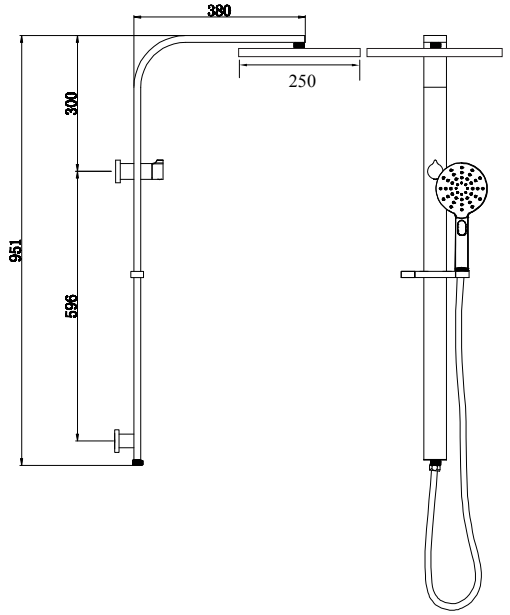

ECLIPSE Chrome Round Double Head Shower VECL045

TECHNICAL DETAILS

1/2" (15mm) Inlet Supply Elbow
Mains Pressure Only
Max. Pressure 500kpa
Min. Pressure 150kpa
Max. Temp 65deg.C
10 Year Warranty
WELs Rating: Mains 3 Star; 9.0L/min

FINISH	CODE
CHROME	VECL045

ECLIPSE Chrome Square Double Head Shower VECL047

TECHNICAL DETAILS

- 1/2" (15mm) Inlet Supply Elbow
- Mains Pressure Only
- Max. Pressure 500kpa
- Min. Pressure 150kpa
- Max. Temp 65deg.C
- 10 Year Warranty
- WELs Rating: Mains 3 Star; 8.5L/min

FINISH		CODE
CHROME		VECL047