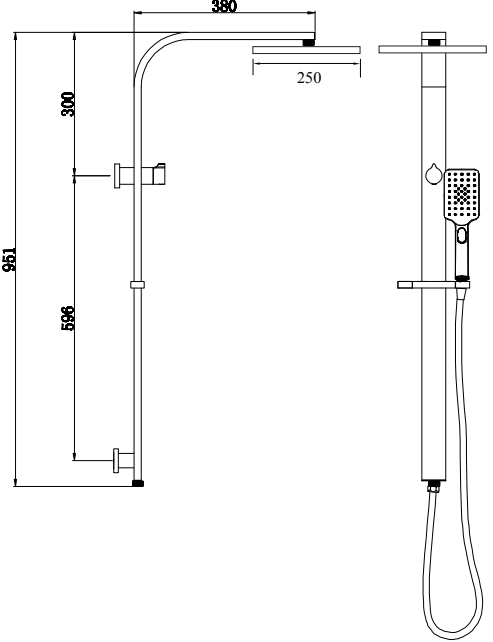

ECLIPSE Chrome Round Double Head Shower VECL045

TECHNICAL DETAILS

1/2" (15mm) Inlet Supply Elbow
Mains Pressure Only
Max. Pressure 500kpa
Min. Pressure 150kpa
Max. Temp 65deg.C
10 Year Warranty
WELs Rating: Mains 3 Star; 9.0L/min

FINISH	CODE
CHROME	VECL045

ECLIPSE Chrome Square Double Head Shower VECL047

TECHNICAL DETAILS

- 1/2" (15mm) Inlet Supply Elbow
- Mains Pressure Only
- Max. Pressure 500kpa
- Min. Pressure 150kpa
- Max. Temp 65deg.C
- 10 Year Warranty
- WELs Rating: Mains 3 Star; 8.5L/min

FINISH		CODE
CHROME		VECL047