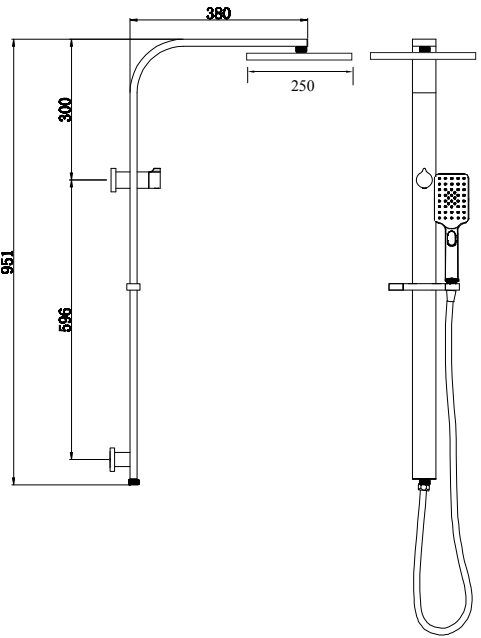

## ECLIPSE Black Round Double Head Shower VECL046

### TECHNICAL DETAILS

1/2" (15mm) Inlet Supply Elbow
Mains Pressure Only
Max. Pressure 500kpa
Min. Pressure 150kpa
Max. Temp 65deg.C
10 Year Warranty
2 Year Warranty on Colour Coating
WELs Rating: Mains 3 Star; 9.0L/min

## ECLIPSE Black Square Double Head Shower VECL048

### TECHNICAL DETAILS

1/2" (15mm) Inlet Supply Elbow
Mains Pressure Only
Max. Pressure 500kpa
Min. Pressure 150kpa
Max. Temp 65deg.C
10 Year Warranty
2 Year Warranty on Colour Coating
WELs Rating: Mains 3 Star; 8.5L/min