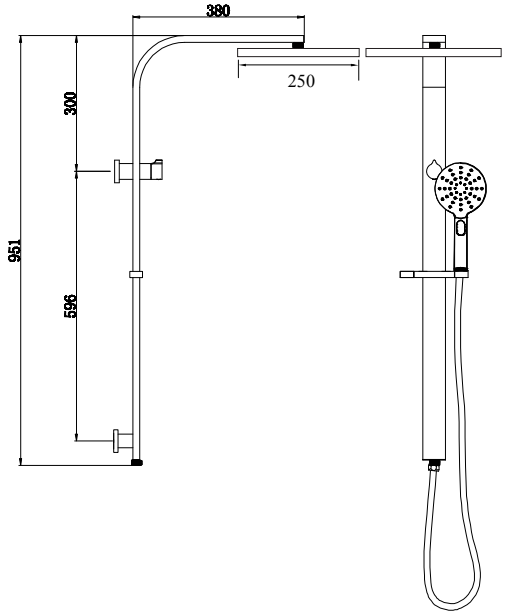

## ECLIPSE Black Round Double Head Shower VECL046

### TECHNICAL DETAILS

1/2" (15mm) Inlet Supply Elbow
Mains Pressure Only
Max. Pressure 500kpa
Min. Pressure 150kpa
Max. Temp 65deg.C
10 Year Warranty
2 Year Warranty on Colour Coating
WELs Rating: Mains 3 Star; 9.0L/min

## ECLIPSE Black Square Double Head Shower VECL048

### TECHNICAL DETAILS

1/2" (15mm) Inlet Supply Elbow
Mains Pressure Only
Max. Pressure 500kpa
Min. Pressure 150kpa
Max. Temp 65deg.C
10 Year Warranty
2 Year Warranty on Colour Coating
WELs Rating: Mains 3 Star; 8.5L/min