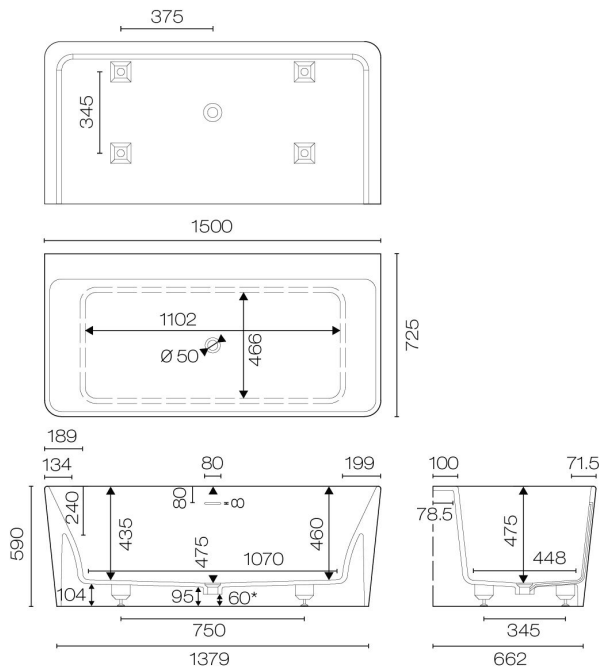

Niagara Venice 1500 Back To Wall Bath

Code: NIA6050

Brand	Progetto
Colour	White
Finish	Matt
Material	Solid Surface
Installation	Back to Wall
Width (mm)	1500
Depth (mm)	725
Height (mm)	590
Adjustable Feet	Yes
Warranty	10 Years
Overflow	Yes
Waste Size	40mm
Waste Included	Yes
Capacity	230L
Material	Solid Surface

Scan to View
Product Online

Niagara Venice 1650 Back To Wall Bath

Code: NIA6051

Brand	Progetto
Colour	White
Finish	Matt
Material	Solid Surface
Installation	Back to Wall
Width (mm)	1650
Depth (mm)	800
Height (mm)	590
Adjustable Feet	Yes
Warranty	10 Years
Overflow	Yes
Waste Size	40mm
Waste Included	Yes
Capacity	308L
Material	Solid Surface