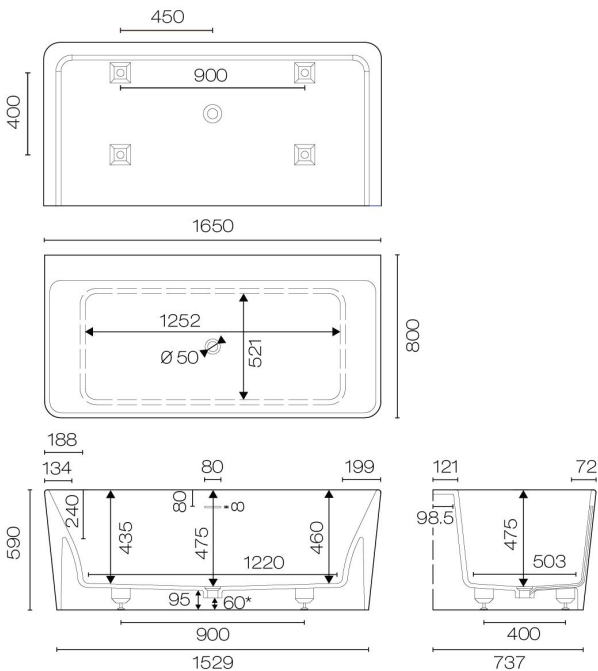

Niagara Venice 1500 Back To Wall Bath

Code: NIA6050

Brand	Progetto
Colour	White
Finish	Matt
Material	Solid Surface
Installation	Back to Wall
Width (mm)	1500
Depth (mm)	725
Height (mm)	590
Adjustable Feet	Yes
Warranty	10 Years
Overflow	Yes
Waste Size	40mm
Waste Included	Yes
Capacity	230L
Material	Solid Surface

Scan to View
Product Online

Niagara Venice 1650 Back To Wall Bath

Code: NIA6051

Brand	Progetto
Colour	White
Finish	Matt
Material	Solid Surface
Installation	Back to Wall
Width (mm)	1650
Depth (mm)	800
Height (mm)	590
Adjustable Feet	Yes
Warranty	10 Years
Overflow	Yes
Waste Size	40mm
Waste Included	Yes
Capacity	308L
Material	Solid Surface