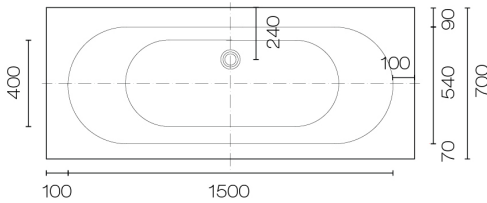

Tondo 1700 Inset Bath

Code: TON1700IN

Brand	Progetto
Colour	White
Finish	Gloss
Colour	White
Material	Acrylic
Type	Inset and Built In Baths
Installation	Inset
Width (mm)	1700
Depth (mm)	700
Height (mm)	430
Warranty	10 Years
Overflow	No
Waste Size	40mm
Waste Included	No
Capacity	270L
Material	Acrylic
Notes	Made from sanitary grade acrylic
Other Information	Requires waste
Note to the owner/user	This product is made from a durable & robust material that will give you years of use. However please note the following to avoid damage to your product: <ul style="list-style-type: none"> • After each use thoroughly clean the surface with warm soapy water. • Before applying cleaning products to the surface carefully read all instructions first. • Do not use products that contain alcohol, bleach, solvents, bath oils/salts, hair dye, abrasives, acetone or citrus based chemicals. • Do not allow water temperature to exceed above 55°C.