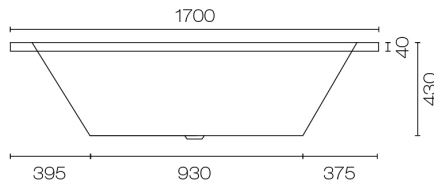

Tondo 1700 Inset Bath

Code: TON1700IN

Brand	Progetto
Colour	White
Finish	Gloss
Colour	White
Material	Acrylic
Type	Inset and Built In Baths
Installation	Inset
Width (mm)	1700
Depth (mm)	700
Height (mm)	430
Warranty	10 Years
Overflow	No
Waste Size	40mm
Waste Included	No
Capacity	270L
Material	Acrylic
Notes	Made from sanitary grade acrylic
Other Information	Requires waste
Note to the owner/user	This product is made from a durable & robust material that will give you years of use. However please note the following to avoid damage to your product: <ul style="list-style-type: none"> • After each use thoroughly clean the surface with warm soapy water. • Before applying cleaning products to the surface carefully read all instructions first. • Do not use products that contain alcohol, bleach, solvents, bath oils/salts, hair dye, abrasives, acetone or citrus based chemicals. • Do not allow water temperature to exceed above 55°C.