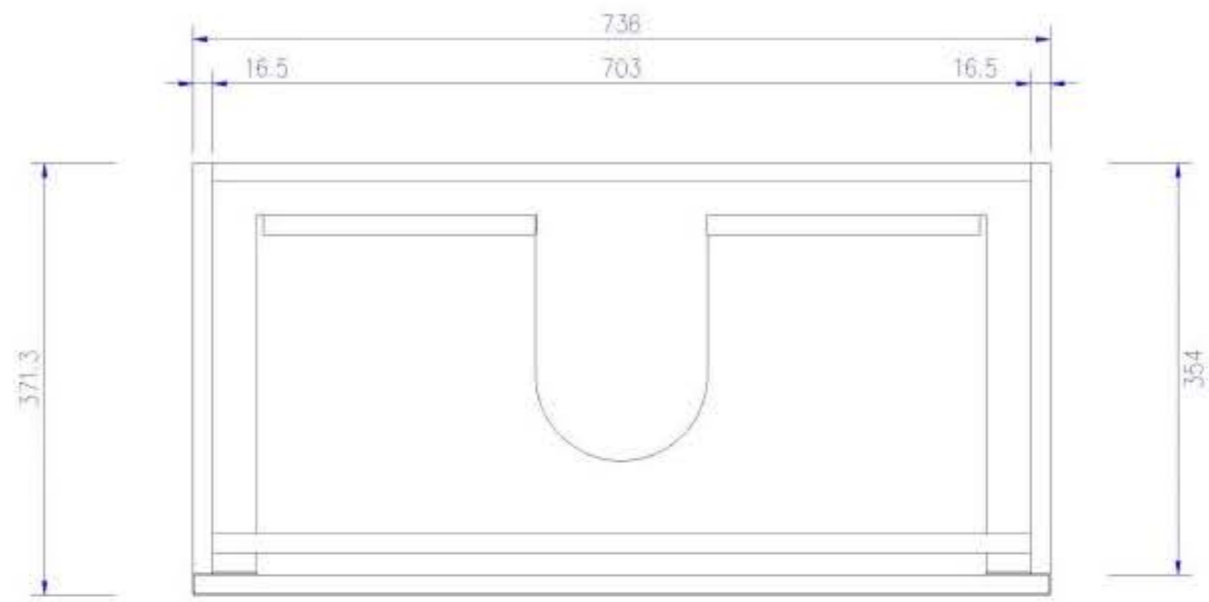

MATTE WHITE TOP

16MM WHITE NATURALE
 BOTTOM & BACK & DRAWER PARTS
 ALL OTHER PARTS 16MM
 MAIN FRONTS COLOUR WITH MATCHING EDGE TAPE