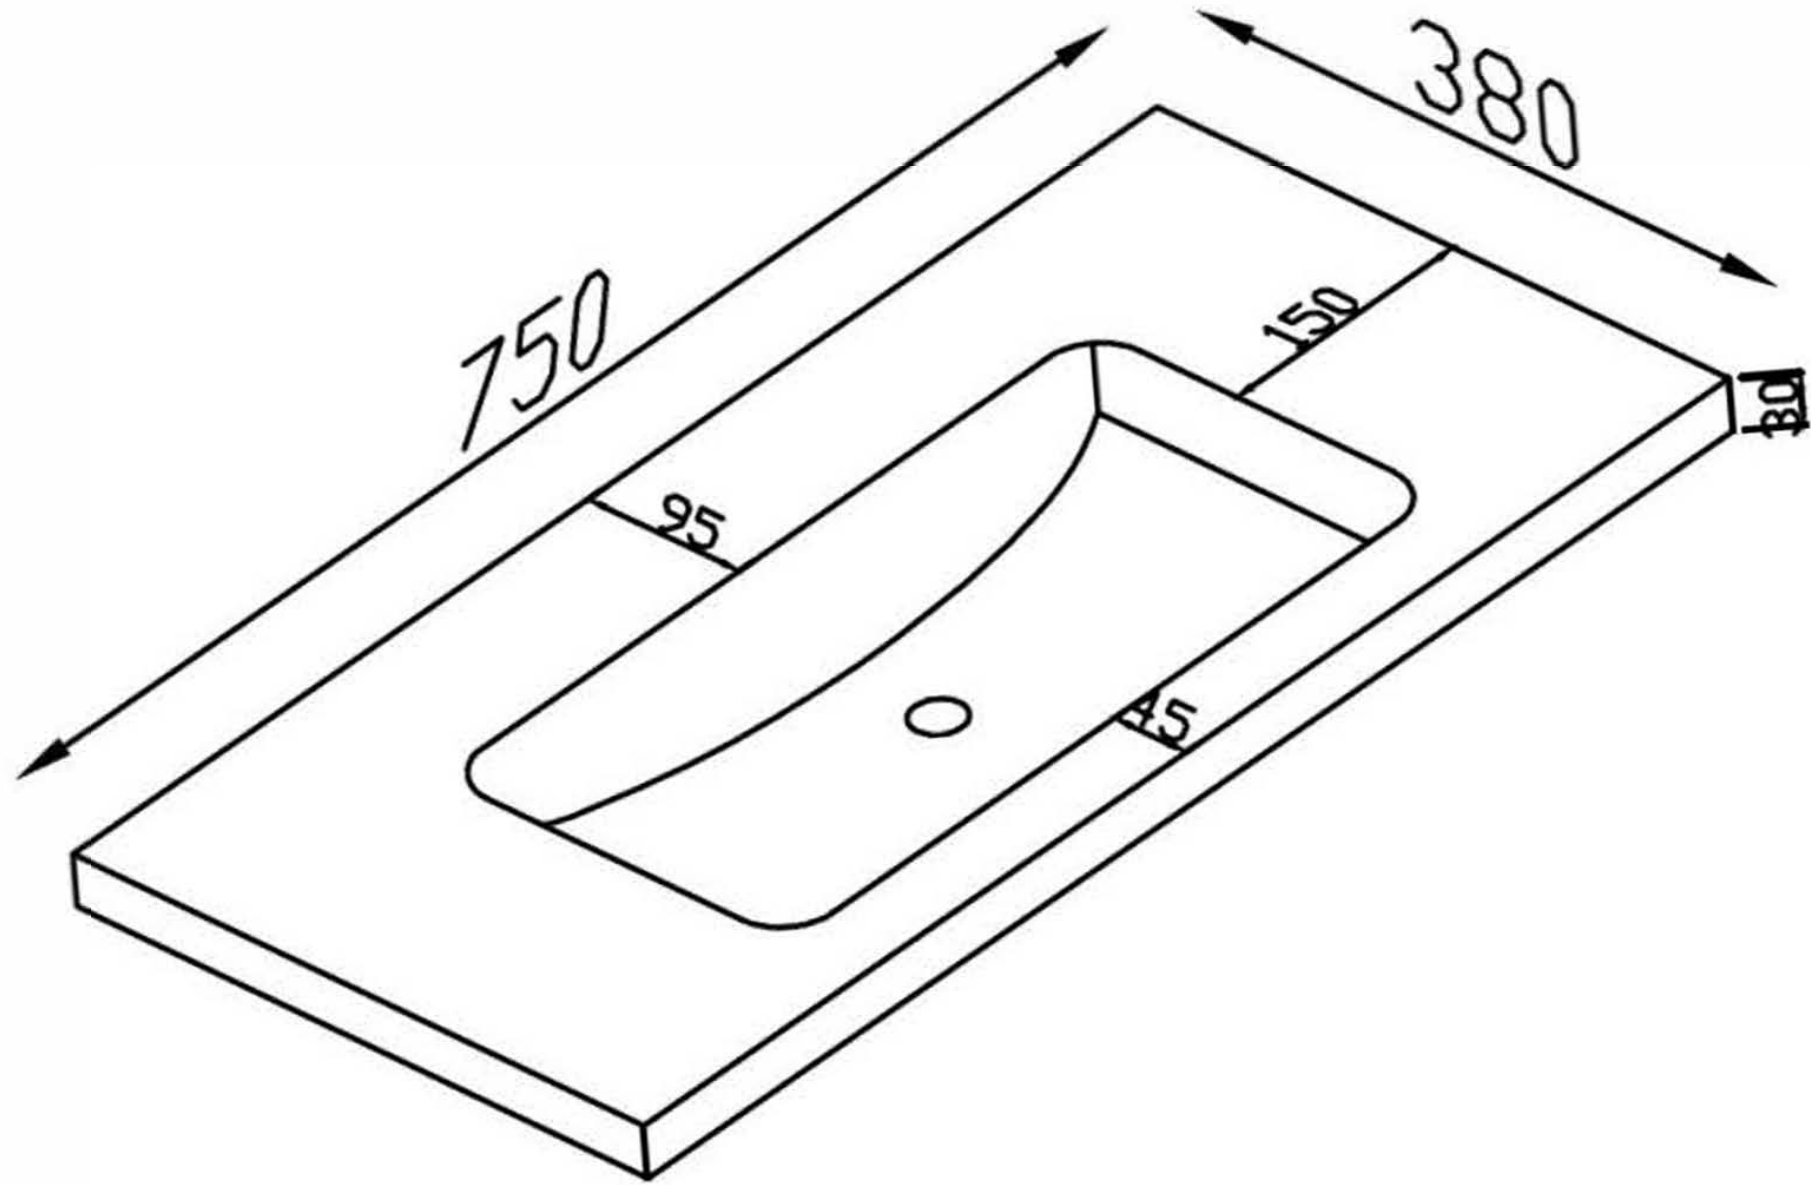

MATTE WHITE TOP

16MM WHITE NATURALE
 BOTTOM & BACK & DRAWER PARTS
 ALL OTHER PARTS 16MM
 MAIN FRONTS COLOUR WITH MATCHING EDGE TAPE