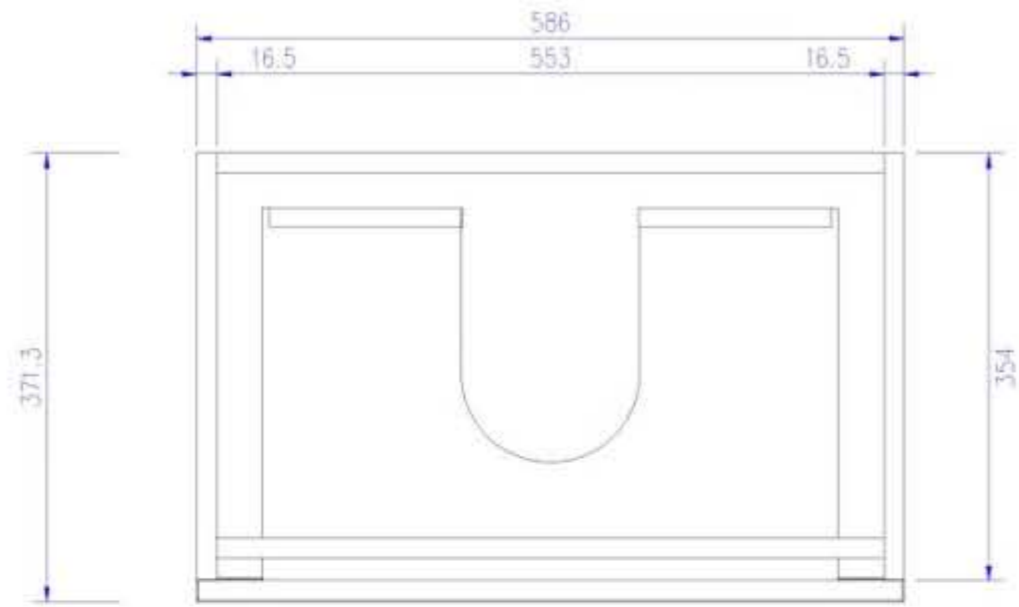

MATTE WHITE TOP

16MM WHITE NATURALE
 BOTTOM & BACK & DRAWER PARTS
 ALL OTHER PARTS 16MM
 MAIN FRONTS COLOUR WITH MATCHING EDGE TAPE