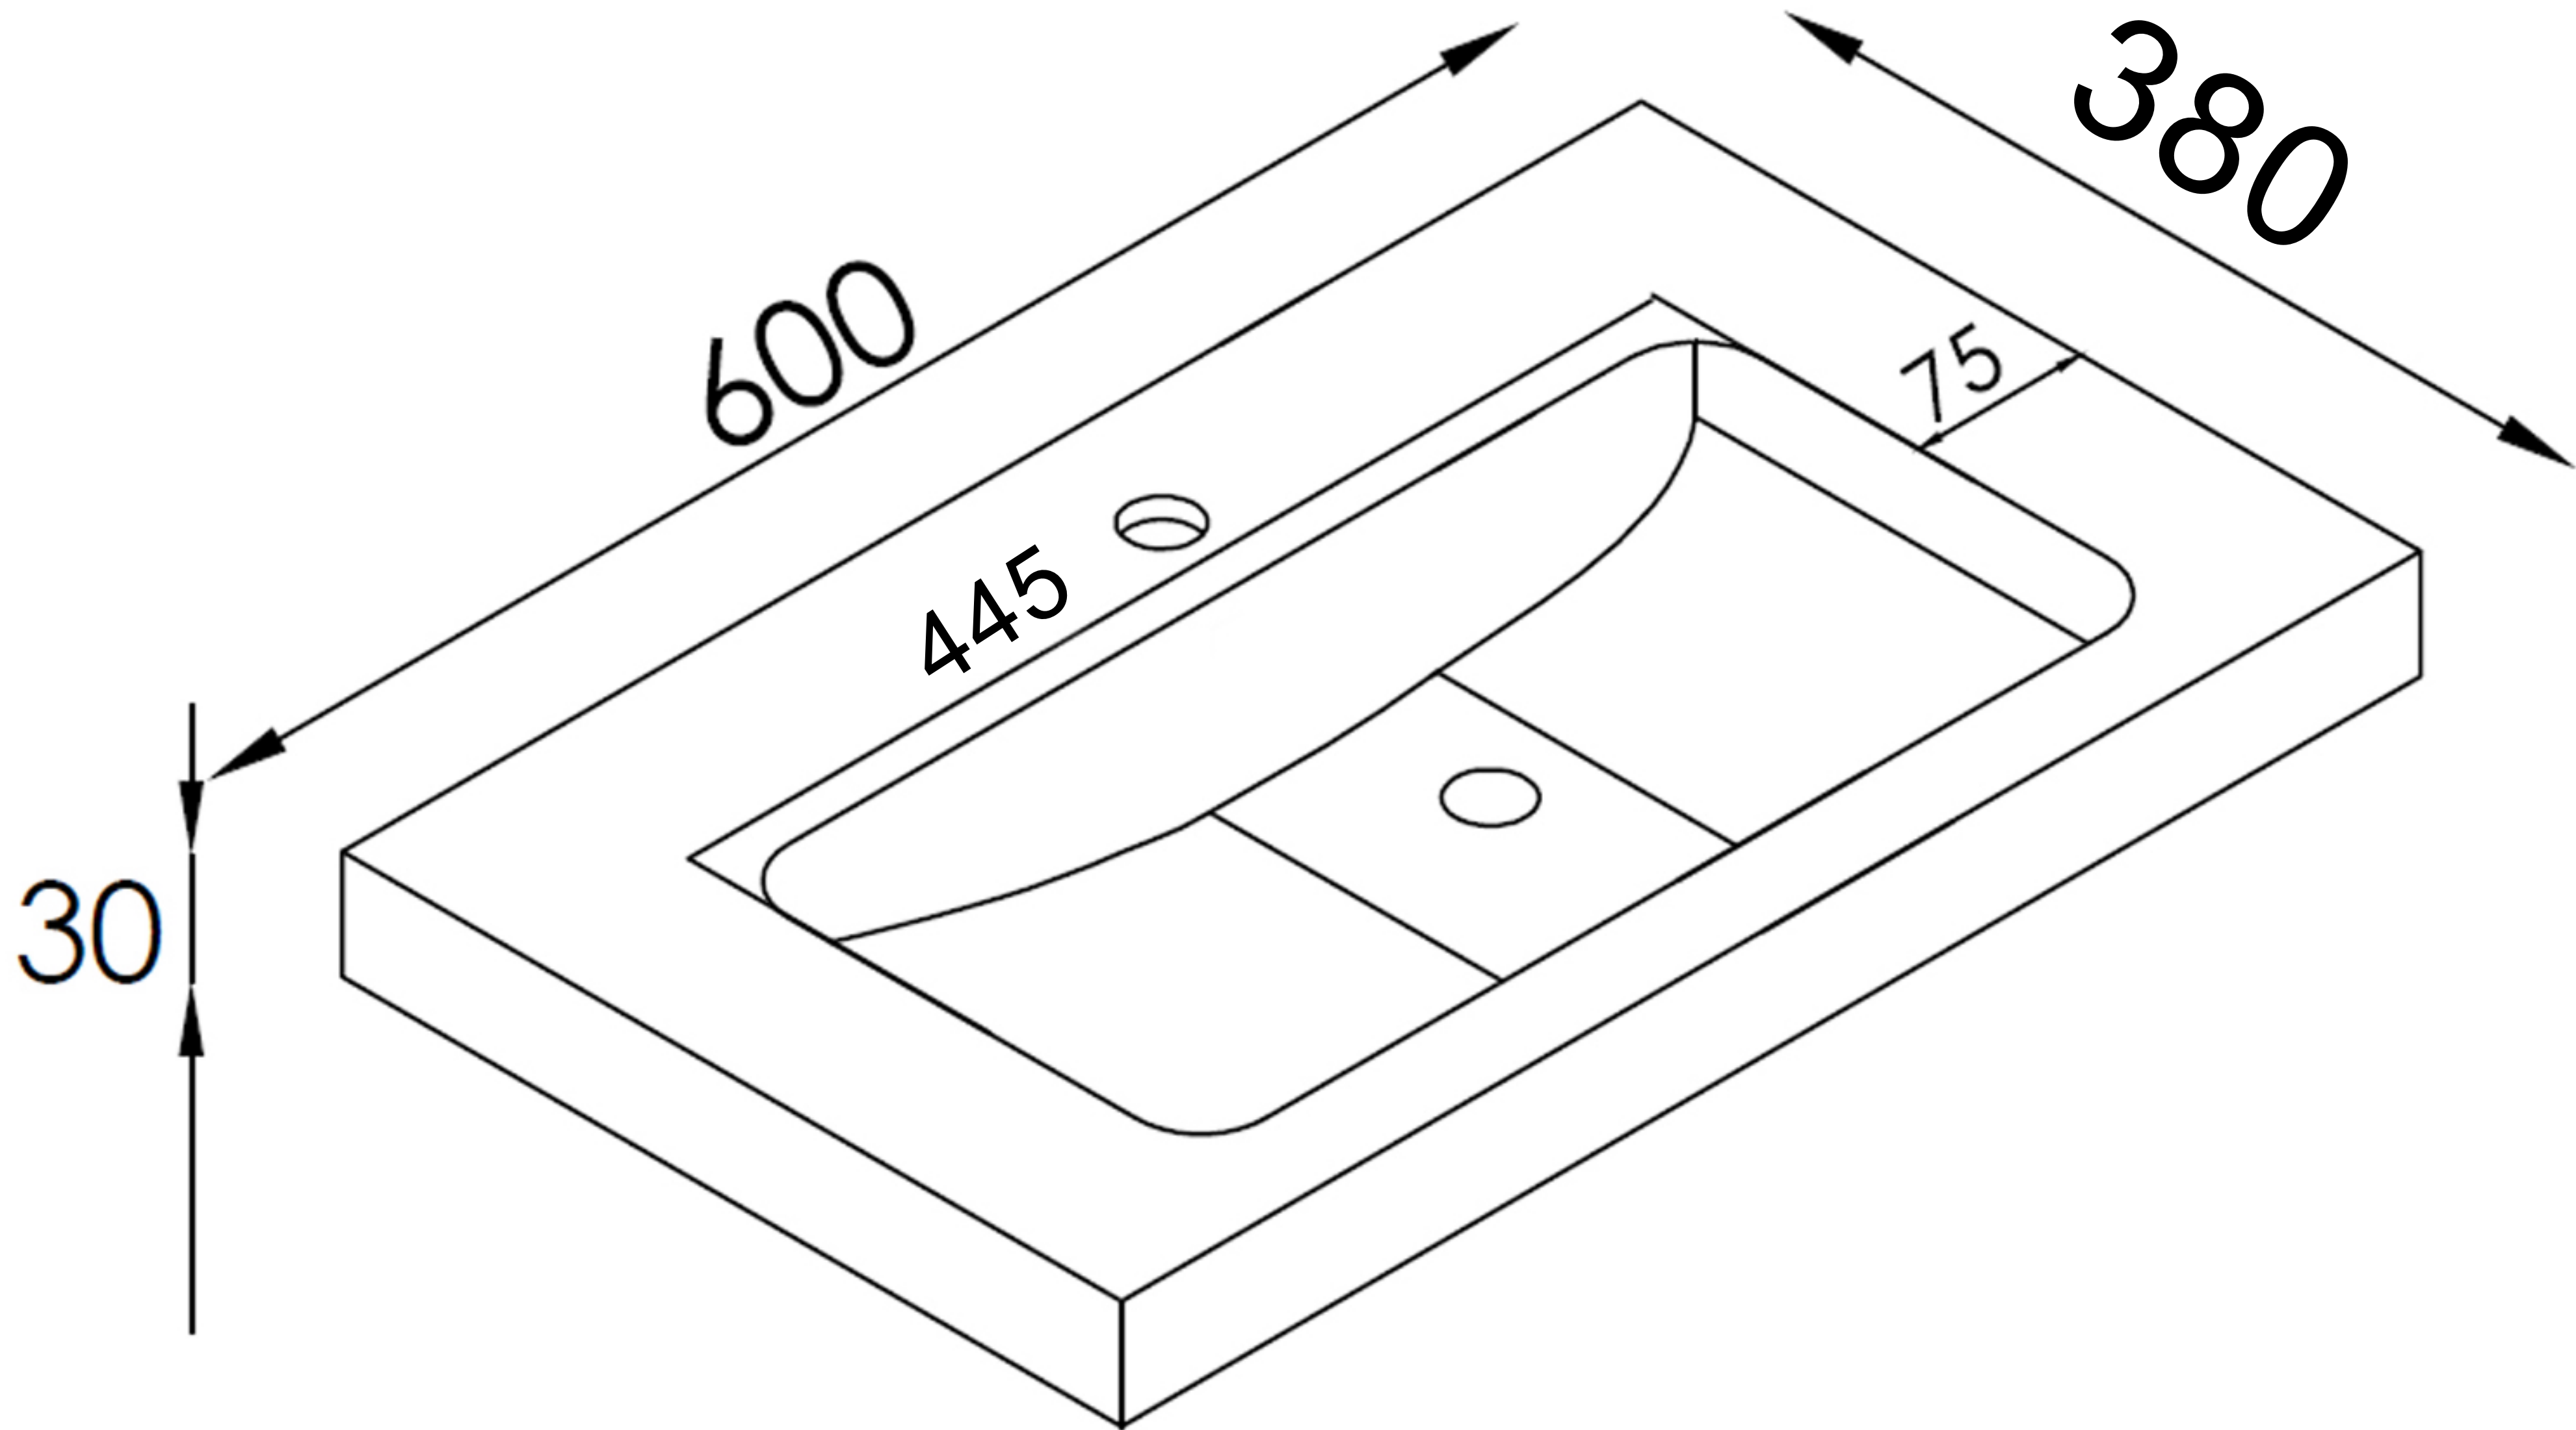

MATTE WHITE TOP

16MM WHITE NATURALE
 BOTTOM & BACK & DRAWER PARTS
 ALL OTHER PARTS 16MM
 MAIN FRONTS COLOUR WITH MATCHING EDGE TAPE