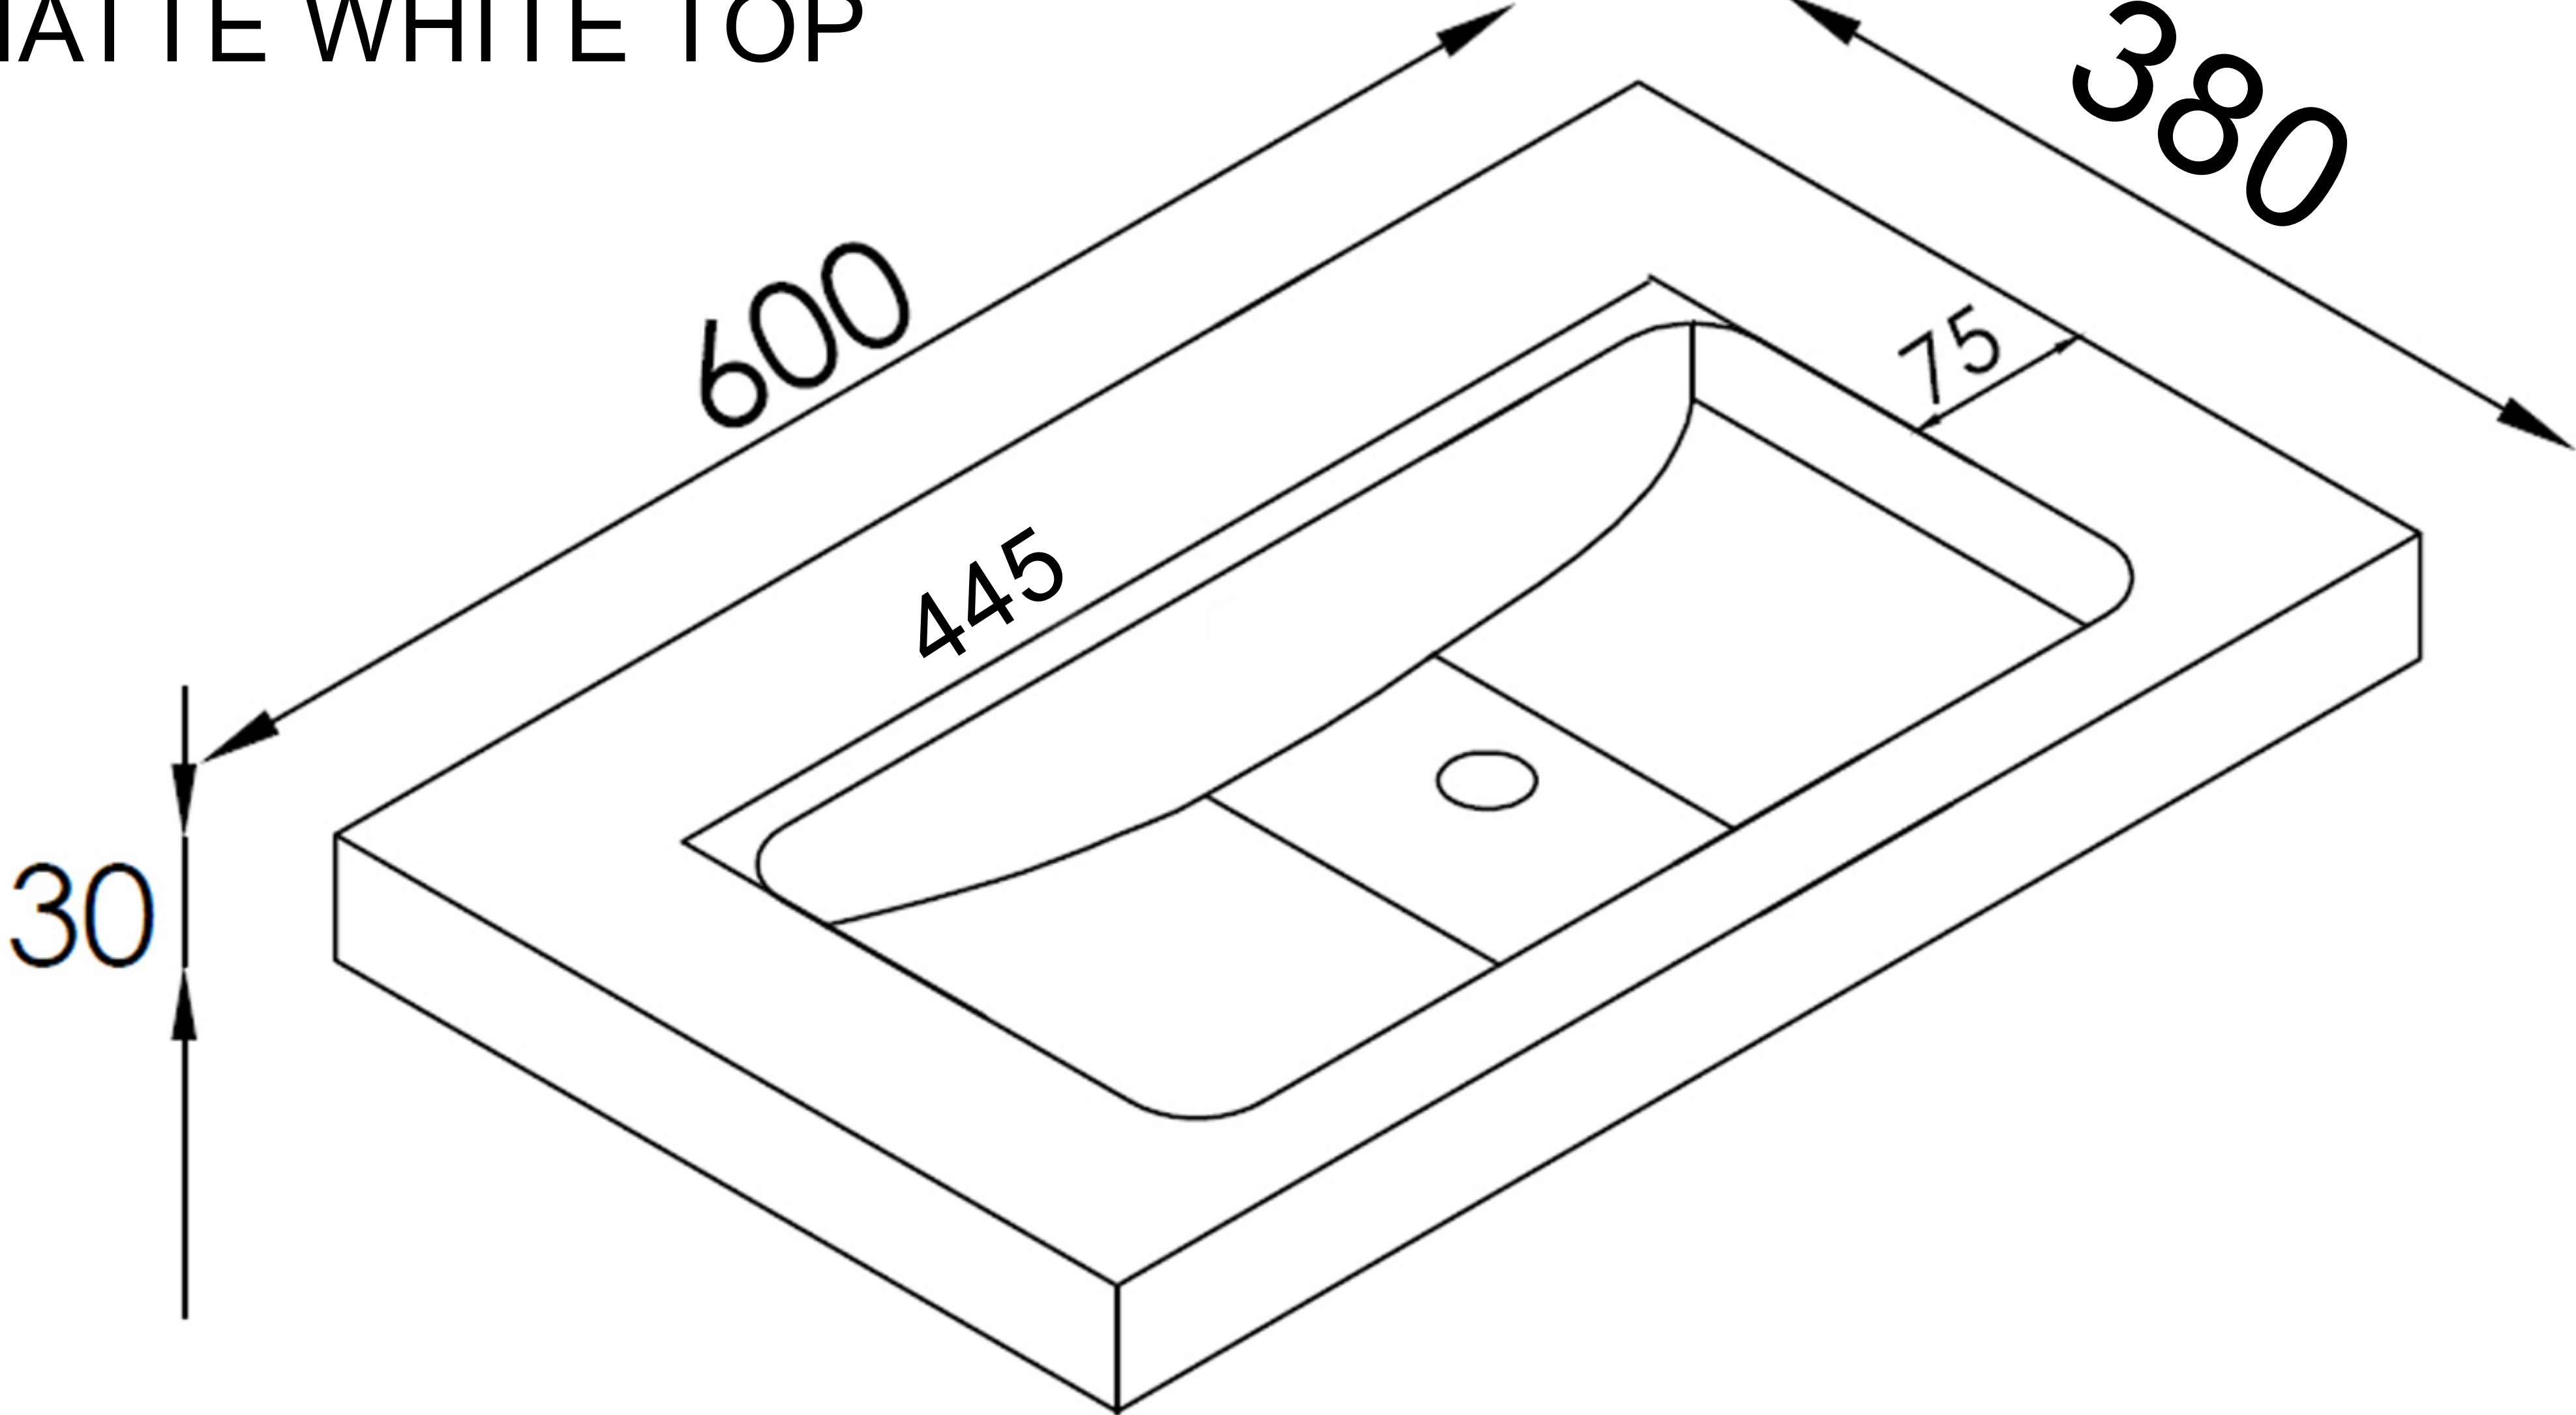

MATTE WHITE TOP

16MM WHITE NATURALE
 BOTTOM & BACK & DRAWER PARTS
 ALL OTHER PARTS 16MM
 MAIN FRONTS COLOUR WITH MATCHING EDGE TAPE