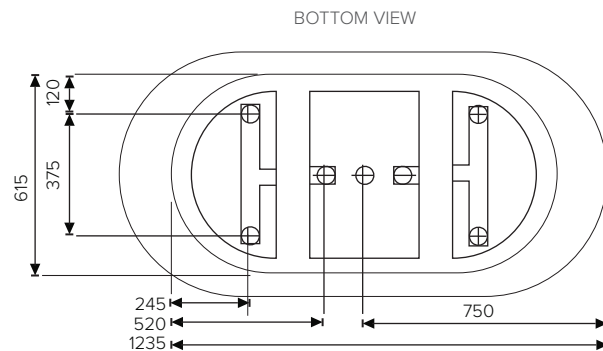

SPECIFICATION SHEET

RIO 1500 BATH

CODE: RIOW15

Features

- Made from easy to clean sanitary grade acrylic
- Fibreglass laminate reinforced for optimum strength
- Adjustable feet for levelling.
- Requires a 40mm waste (not included)
- Top fix bath waste & low profile bath trap is recommended
- Dimensions: L1500 X W750 X D600

Technical Details

Note: All measurements shown are in millimetres. Sizes are nominal.

SPECIFICATION SHEET

RIO 1700 BATH

Features

- Made from easy to clean sanitary grade acrylic
- Fibreglass laminate reinforced for optimum strength
- Adjustable feet for levelling.
- Requires a 40mm waste (not included)
- Top fix bath waste & low profile bath trap is recommended
- Dimensions: L1700 X W800 X D600

Colour Options with Code

White
RIOW

Black Exterior
RIOBW

Technical Details

Note: All measurements shown are in millimetres. Sizes are nominal.

SIDE VIEW

TOP VIEW

BOTTOM VIEW