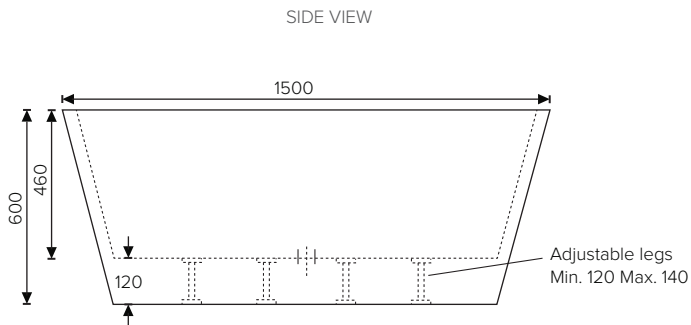

SPECIFICATION SHEET

RIO 1500 BATH

CODE: RIOW15

Features

- Made from easy to clean sanitary grade acrylic
- Fibreglass laminate reinforced for optimum strength
- Adjustable feet for levelling.
- Requires a 40mm waste (not included)
- Top fix bath waste & low profile bath trap is recommended
- Dimensions: L1500 X W750 X D600

Technical Details

Note: All measurements shown are in millimetres. Sizes are nominal.

SPECIFICATION SHEET

RIO 1700 BATH

Features

- Made from easy to clean sanitary grade acrylic
- Fibreglass laminate reinforced for optimum strength
- Adjustable feet for levelling.
- Requires a 40mm waste (not included)
- Top fix bath waste & low profile bath trap is recommended
- Dimensions: L1700 X W800 X D600

Colour Options with Code

White
RIOW

Black Exterior
RIOBW

Technical Details

Note: All measurements shown are in millimetres. Sizes are nominal.

SIDE VIEW

TOP VIEW

BOTTOM VIEW