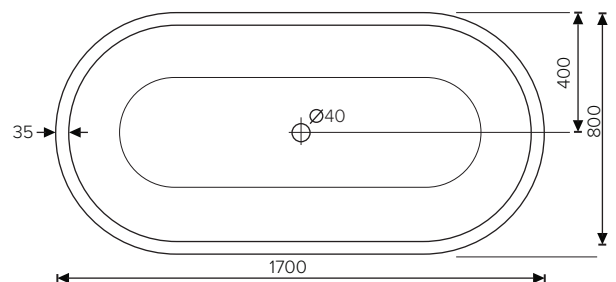

SPECIFICATION SHEET

RIO 1500 BATH

CODE: RIOW15

Features

- Made from easy to clean sanitary grade acrylic
- Fibreglass laminate reinforced for optimum strength
- Adjustable feet for levelling.
- Requires a 40mm waste (not included)
- Top fix bath waste & low profile bath trap is recommended
- Dimensions: L1500 X W750 X D600

Technical Details

Note: All measurements shown are in millimetres. Sizes are nominal.

SPECIFICATION SHEET

RIO 1700 BATH

Features

- Made from easy to clean sanitary grade acrylic
- Fibreglass laminate reinforced for optimum strength
- Adjustable feet for levelling.
- Requires a 40mm waste (not included)
- Top fix bath waste & low profile bath trap is recommended
- Dimensions: L1700 X W800 X D600

Colour Options with Code

White
RIOW

Black Exterior
RIOBW

Technical Details

Note: All measurements shown are in millimetres. Sizes are nominal.

SIDE VIEW

TOP VIEW

BOTTOM VIEW