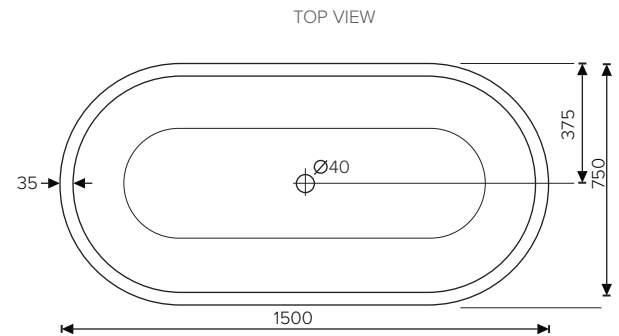

SPECIFICATION SHEET

RIO 1500 BATH

CODE: RIOW15

Features

- Made from easy to clean sanitary grade acrylic
- Fibreglass laminate reinforced for optimum strength
- Adjustable feet for levelling.
- Requires a 40mm waste (not included)
- Top fix bath waste & low profile bath trap is recommended
- Dimensions: L1500 X W750 X D600

Technical Details

Note: All measurements shown are in millimetres. Sizes are nominal.

SPECIFICATION SHEET

RIO 1700 BATH

Features

- Made from easy to clean sanitary grade acrylic
- Fibreglass laminate reinforced for optimum strength
- Adjustable feet for levelling.
- Requires a 40mm waste (not included)
- Top fix bath waste & low profile bath trap is recommended
- Dimensions: L1700 X W800 X D600

Colour Options with Code

White
RIOW

Black Exterior
RIOBW

Technical Details

Note: All measurements shown are in millimetres. Sizes are nominal.

SIDE VIEW

TOP VIEW

BOTTOM VIEW