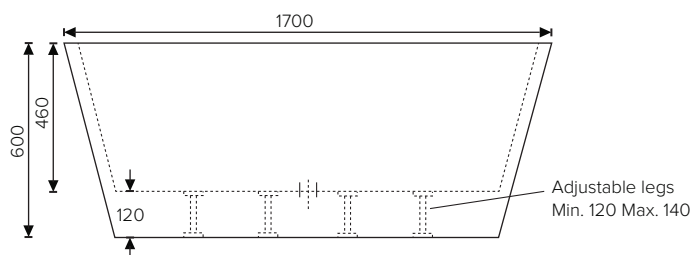

SPECIFICATION SHEET

RIO 1500 BATH

CODE: RIOW15

Features

- Made from easy to clean sanitary grade acrylic
- Fibreglass laminate reinforced for optimum strength
- Adjustable feet for levelling.
- Requires a 40mm waste (not included)
- Top fix bath waste & low profile bath trap is recommended
- Dimensions: L1500 X W750 X D600

Technical Details

Note: All measurements shown are in millimetres. Sizes are nominal.

SPECIFICATION SHEET

RIO 1700 BATH

Features

- Made from easy to clean sanitary grade acrylic
- Fibreglass laminate reinforced for optimum strength
- Adjustable feet for levelling.
- Requires a 40mm waste (not included)
- Top fix bath waste & low profile bath trap is recommended
- Dimensions: L1700 X W800 X D600

Colour Options with Code

White
RIOW

Black Exterior
RIOBW

Technical Details

Note: All measurements shown are in millimetres. Sizes are nominal.

SIDE VIEW

TOP VIEW

BOTTOM VIEW