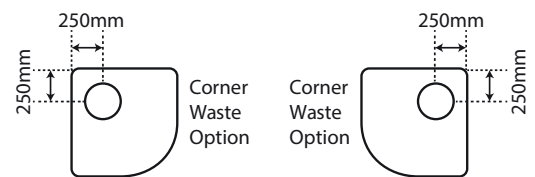

Orbit 1000

- Central Waste
- White Flat Wall
- Chrome Flat Wall
- White Moulded Wall
- Chrome Moulded Wall
- Corner Waste Option
- No Extra Charge

Orbit 1010

- Central Waste
- White Flat Wall
- Chrome Flat Wall
- White Moulded Wall
- Chrome Moulded Wall
- Corner Waste Option
- No Extra Charge

Orbit 1055

- Central Waste
- White Flat Wall
- Chrome Flat Wall
- White Moulded Wall
- Chrome Moulded Wall
- Corner Waste Option
- No Extra Charge

NOTE: Corner Waste Option available for all variants

Orbit 1200 x 800 LH & RH **NEW**

Central Waste

- White Flat Wall
- Chrome Flat Wall
- White Moulded Wall
- Chrome Moulded Wall
- Corner Waste Option
- No Extra Charge

LH Fixed

RH Fixed

Orbit 1200 x 900 LH & RH

Central Waste

- White Flat Wall
- Chrome Flat Wall
- White Moulded Wall
- Chrome Moulded Wall
- Corner Waste Option
- No Extra Charge