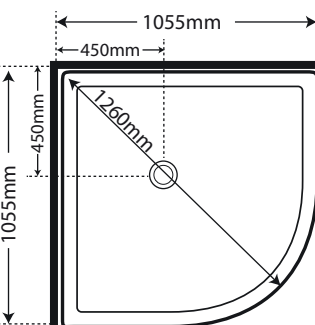

Orbit 1055

- Central Waste
- White Flat Wall
- Chrome Flat Wall
- White Moulded Wall
- Chrome Moulded Wall
- Corner Waste Option
- No Extra Charge

NOTE: Corner Waste Option available for all variants

Orbit 1200 x 800 LH & RH **NEW**

Central Waste

- White Flat Wall
- Chrome Flat Wall
- White Moulded Wall
- Chrome Moulded Wall
- Corner Waste Option
- No Extra Charge

LH Fixed

RH Fixed

Orbit 1200 x 900 LH & RH

Central Waste

- White Flat Wall
- Chrome Flat Wall
- White Moulded Wall
- Chrome Moulded Wall
- Corner Waste Option
- No Extra Charge