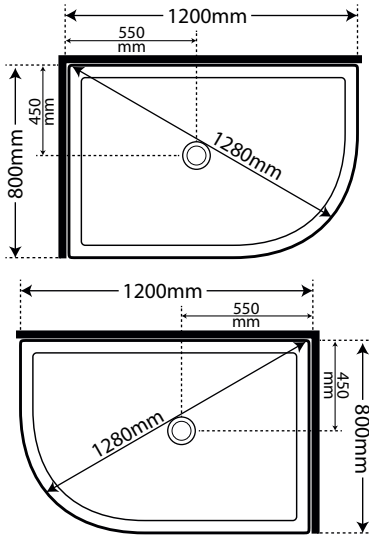

Orbit 1055

- Central Waste
- White Flat Wall
- Chrome Flat Wall
- White Moulded Wall
- Chrome Moulded Wall
- Corner Waste Option
- No Extra Charge

NOTE: Corner Waste Option available for all variants

Orbit 1200 x 800 LH & RH **NEW**

Central Waste

- White Flat Wall
- Chrome Flat Wall
- White Moulded Wall
- Chrome Moulded Wall
- Corner Waste Option
- No Extra Charge

LH Fixed

RH Fixed

Orbit 1200 x 900 LH & RH

Central Waste

- White Flat Wall
- Chrome Flat Wall
- White Moulded Wall
- Chrome Moulded Wall
- Corner Waste Option
- No Extra Charge