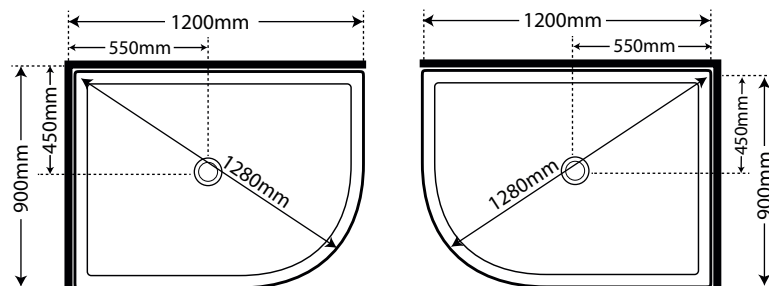

Orbit 1055

- Central Waste
- White Flat Wall
- Chrome Flat Wall
- White Moulded Wall
- Chrome Moulded Wall
- Corner Waste Option
- No Extra Charge

NOTE: Corner Waste Option available for all variants

Orbit 1200 x 800 LH & RH **NEW**

Central Waste

- White Flat Wall
- Chrome Flat Wall
- White Moulded Wall
- Chrome Moulded Wall
- Corner Waste Option
- No Extra Charge

LH Fixed

RH Fixed

Orbit 1200 x 900 LH & RH

Central Waste

- White Flat Wall
- Chrome Flat Wall
- White Moulded Wall
- Chrome Moulded Wall
- Corner Waste Option
- No Extra Charge