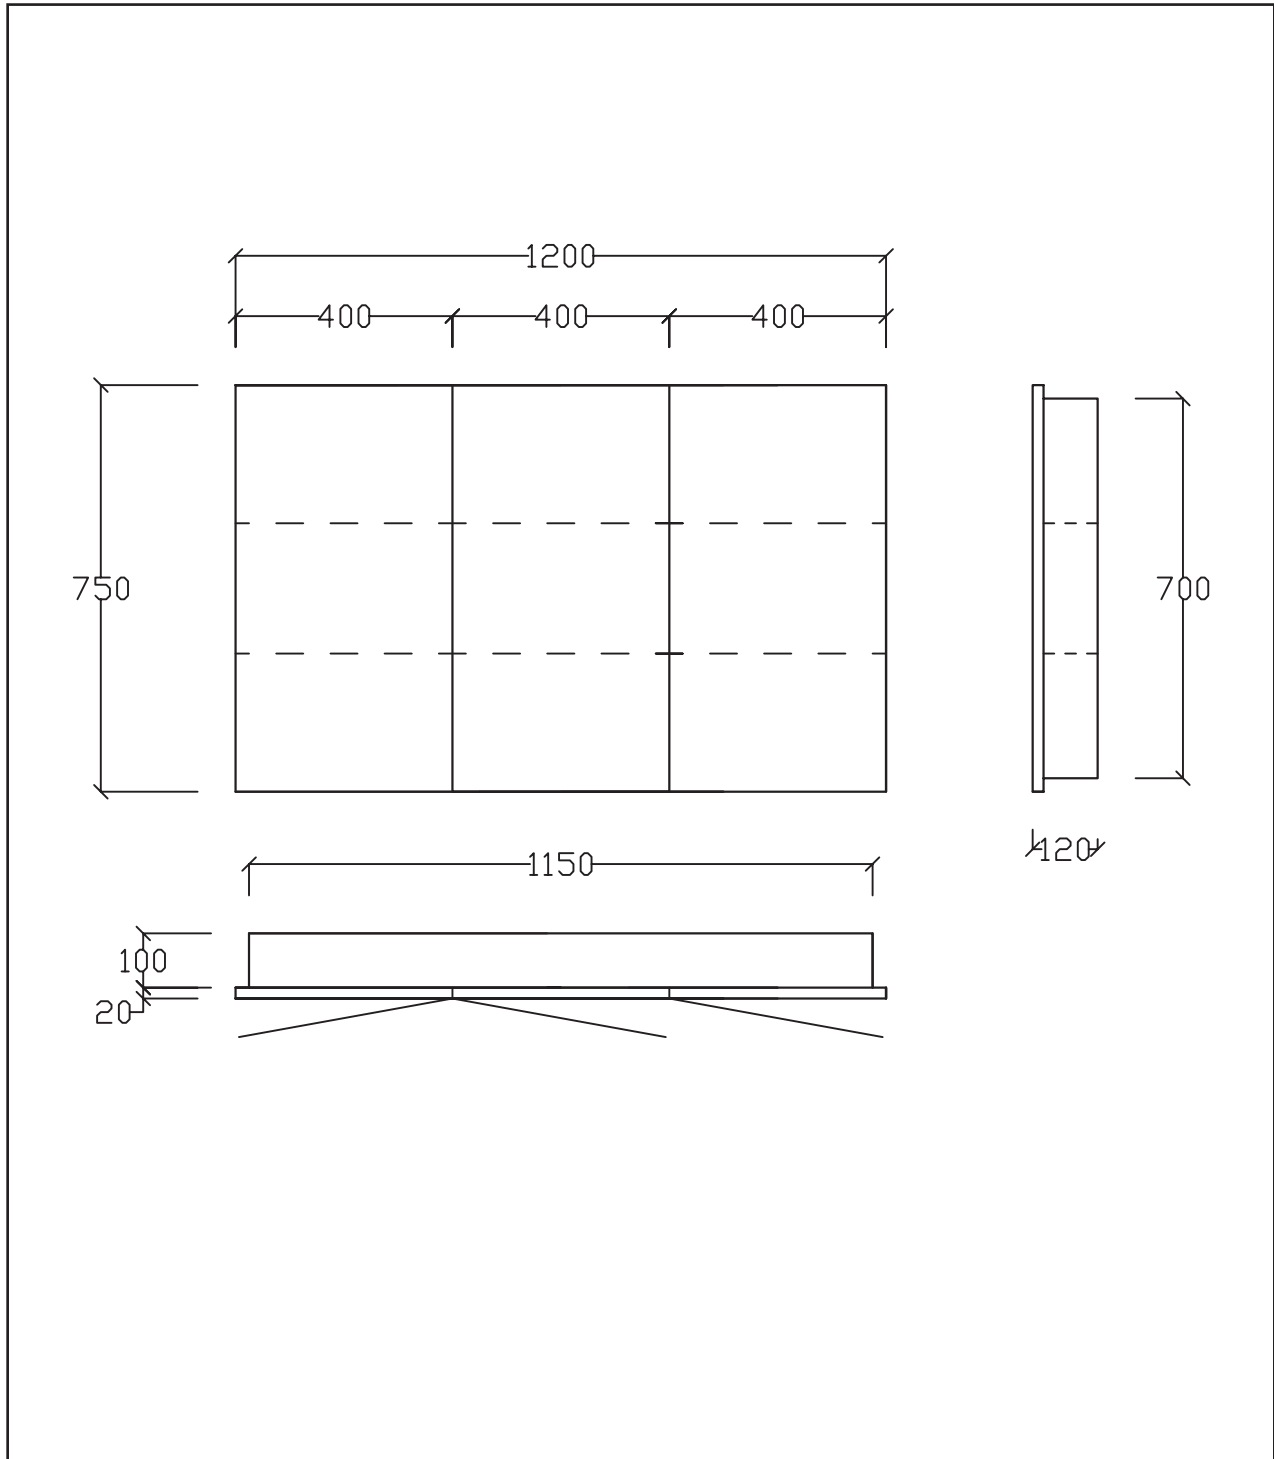

# Elite Milan Mirror Cabinet 600mm 1 door

Maximum recess depth 80mm

KZMG600WH

# Elite Milan Mirror Cabinet 750mm 2 door

Maximum recess depth 80mm

KZMG750WH

# Elite Milan Mirror Cabinet 1000mm 3 door

Maximum recess depth 80mm

KZMG1000WH

# Elite Milan Mirror Cabinet 1500mm 3 door

Maximum recess depth 80mm KZMG1500WH