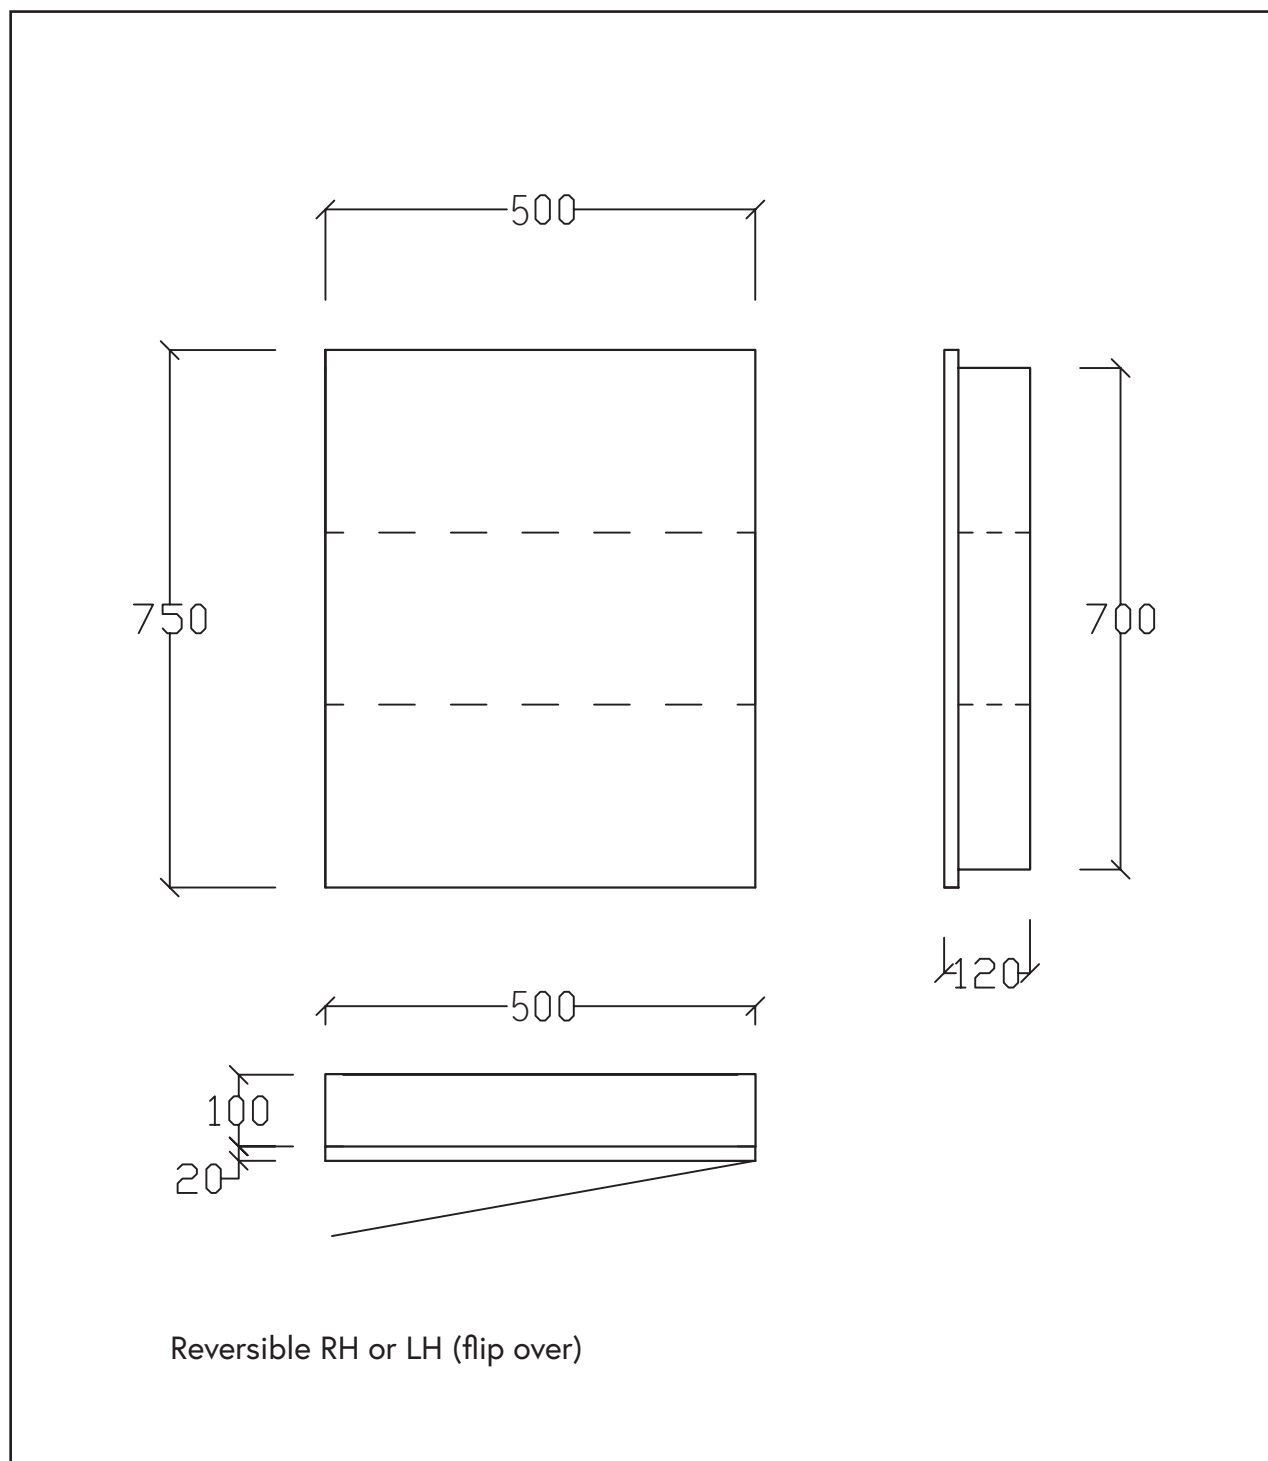

# Elite Milan Mirror Cabinet 400mm 1 door

Maximum recess depth 80mm

KZMG400WH

# Elite Milan Mirror Cabinet 500mm 1 door

Maximum recess depth 80mm

KZMG500WH

# Elite Milan Mirror Cabinet 600mm 1 door

Maximum recess depth 80mm

KZMG600WH

# Elite Milan Mirror Cabinet 750mm 2 door

Maximum recess depth 80mm

KZMG750WH