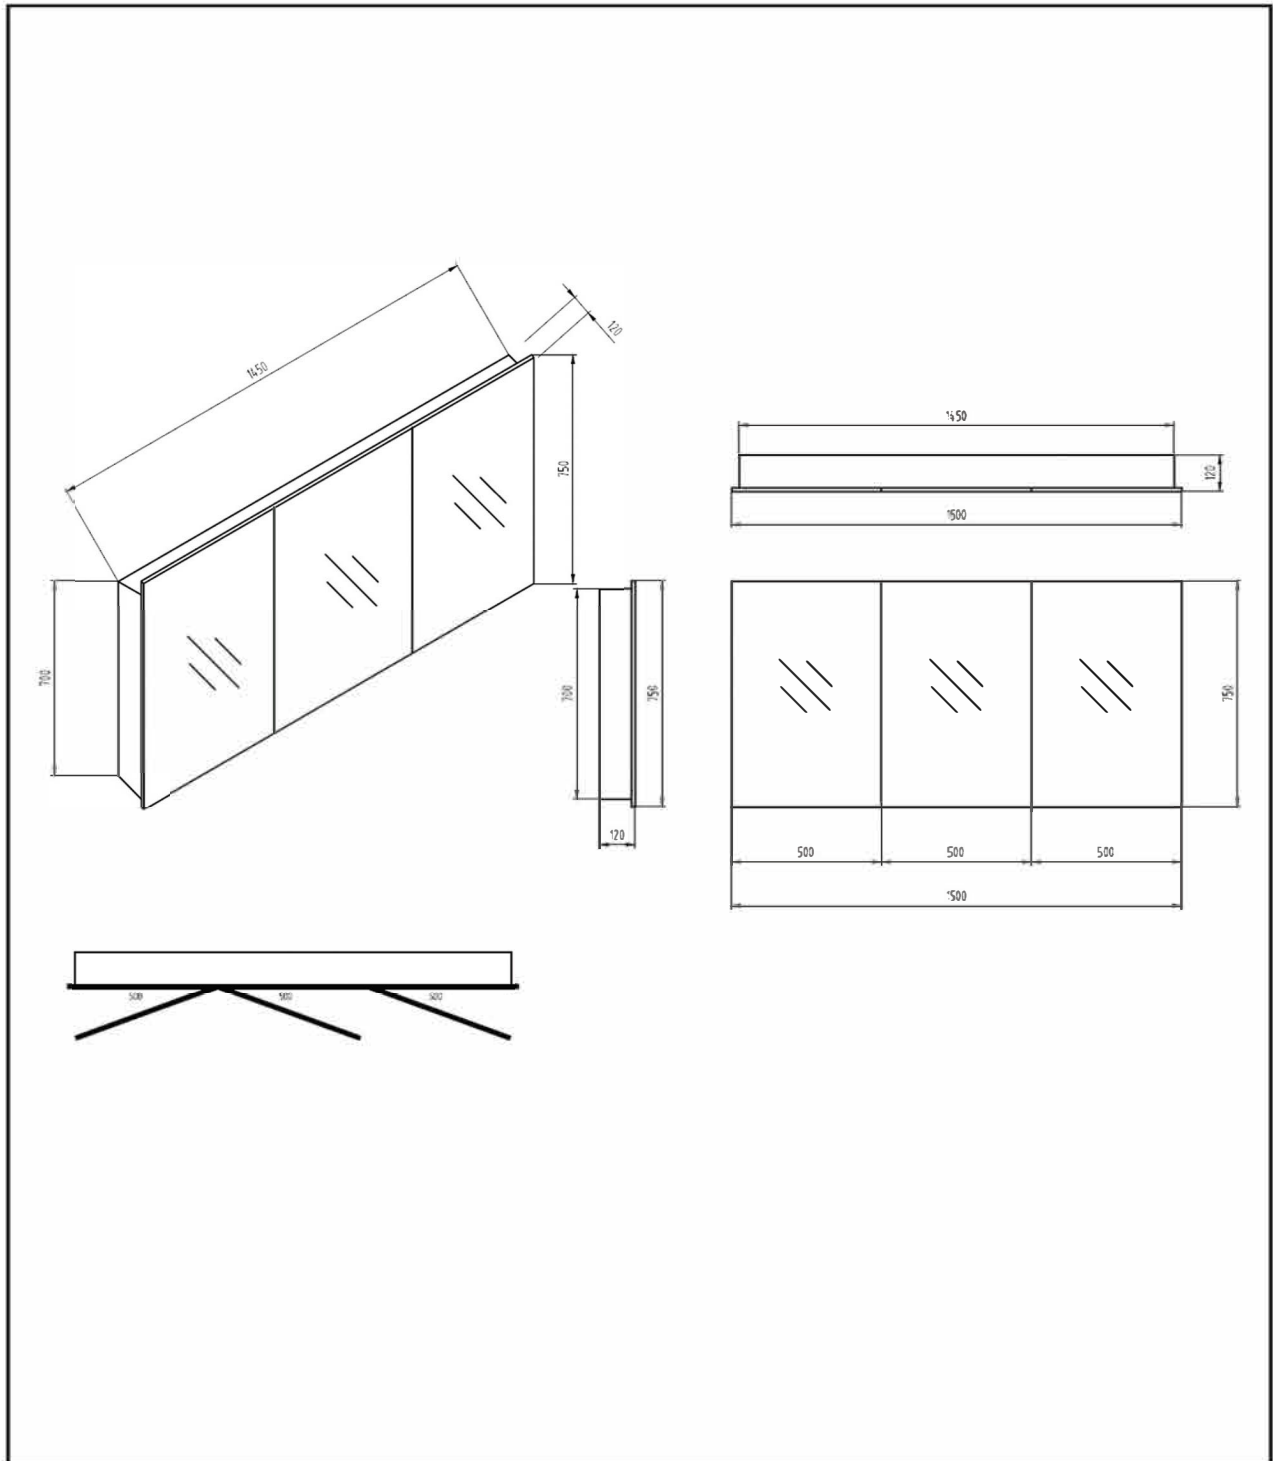

Elite Milan Mirror Cabinet 1500mm 3 door

Maximum recess depth 80mm KZMG1500WH