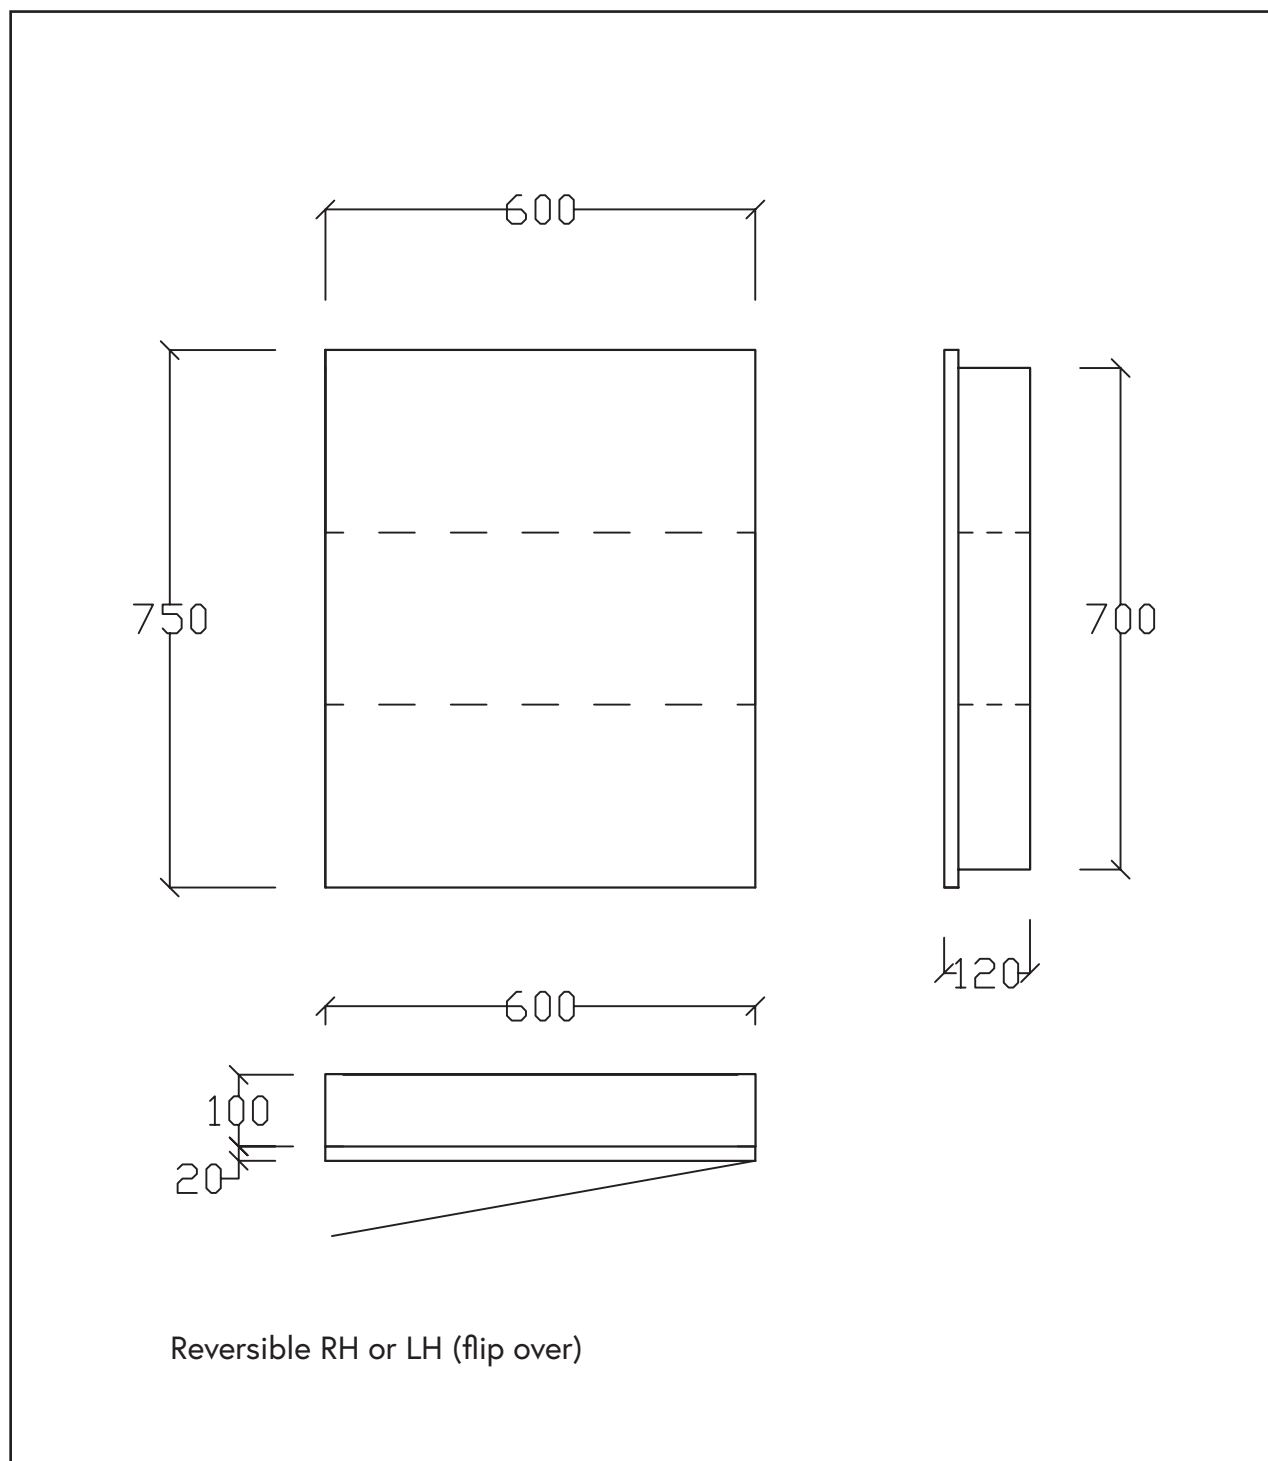

# Elite Milan Mirror Cabinet 400mm 1 door

Maximum recess depth 80mm

KZMG400WH

# Elite Milan Mirror Cabinet 500mm 1 door

Maximum recess depth 80mm

KZMG500WH

# Elite Milan Mirror Cabinet 600mm 1 door

Maximum recess depth 80mm

KZMG600WH

# Elite Milan Mirror Cabinet 750mm 2 door

Maximum recess depth 80mm

KZMG750WH