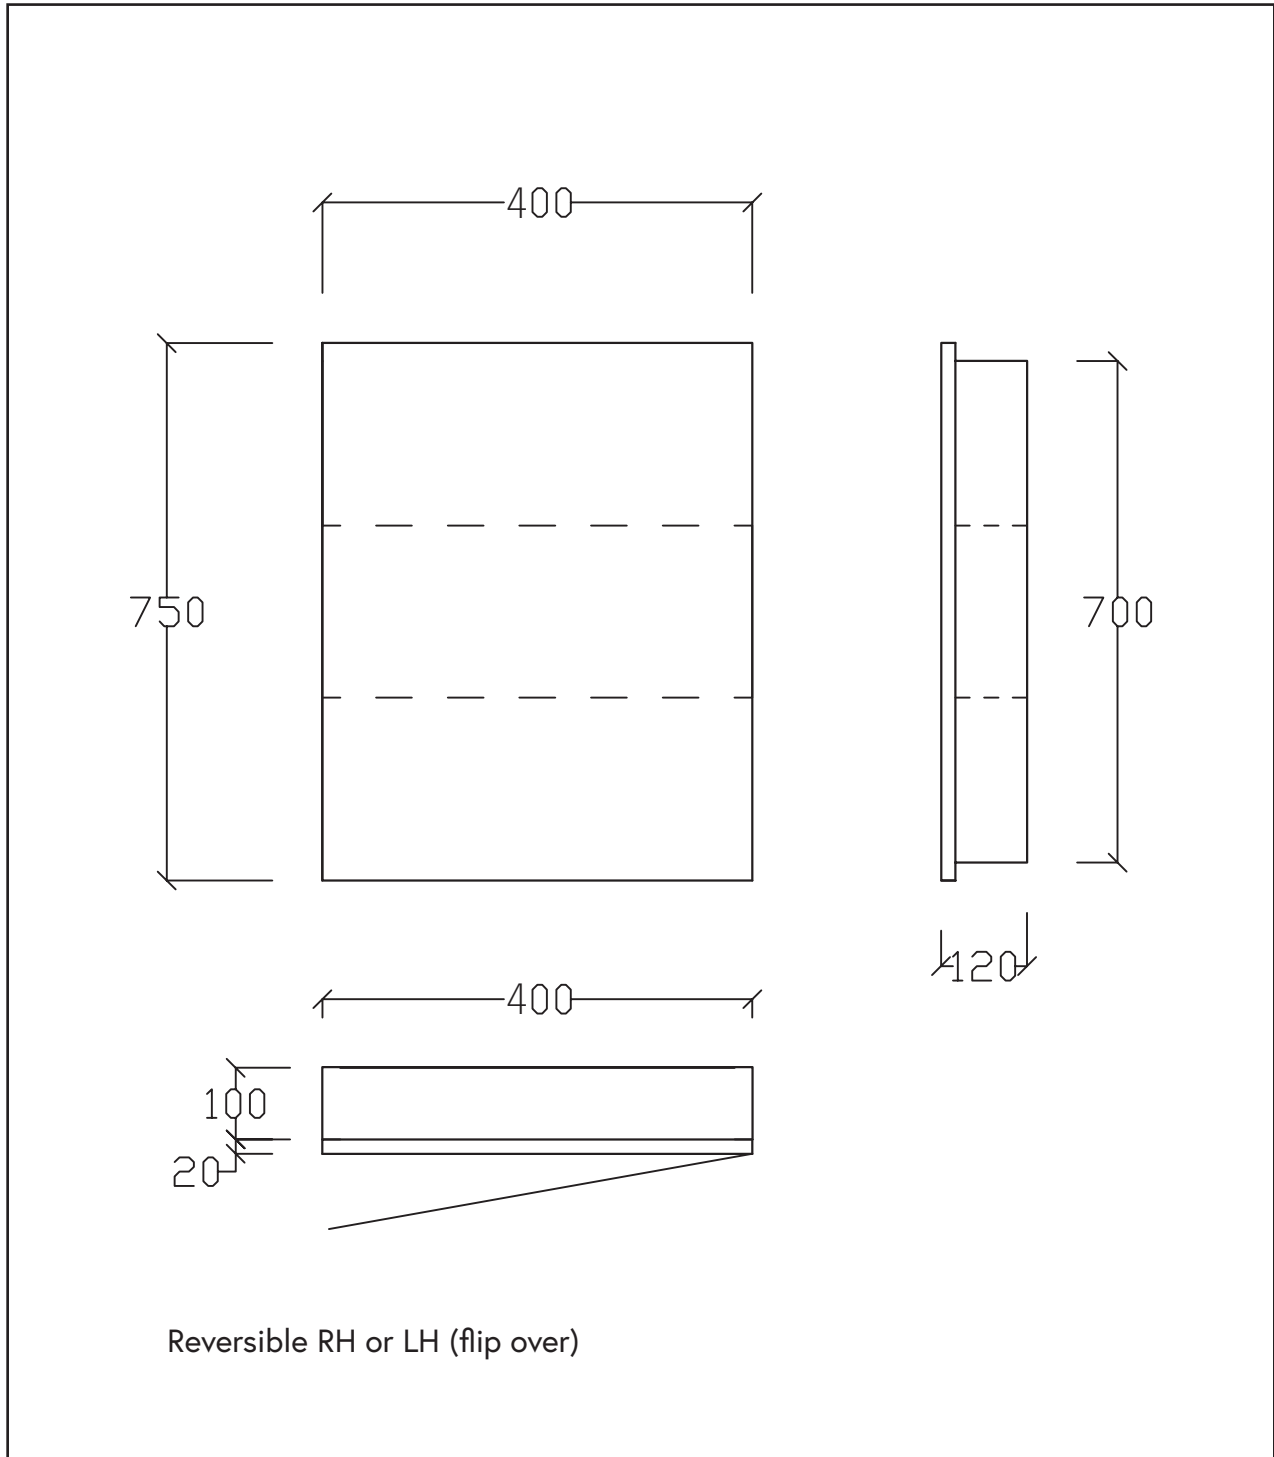

# Elite Milan Mirror Cabinet 400mm 1 door

Maximum recess depth 80mm

KZMG400WH

# Elite Milan Mirror Cabinet 500mm 1 door

Maximum recess depth 80mm

KZMG500WH

# Elite Milan Mirror Cabinet 600mm 1 door

Maximum recess depth 80mm

KZMG600WH

# Elite Milan Mirror Cabinet 750mm 2 door

Maximum recess depth 80mm

KZMG750WH