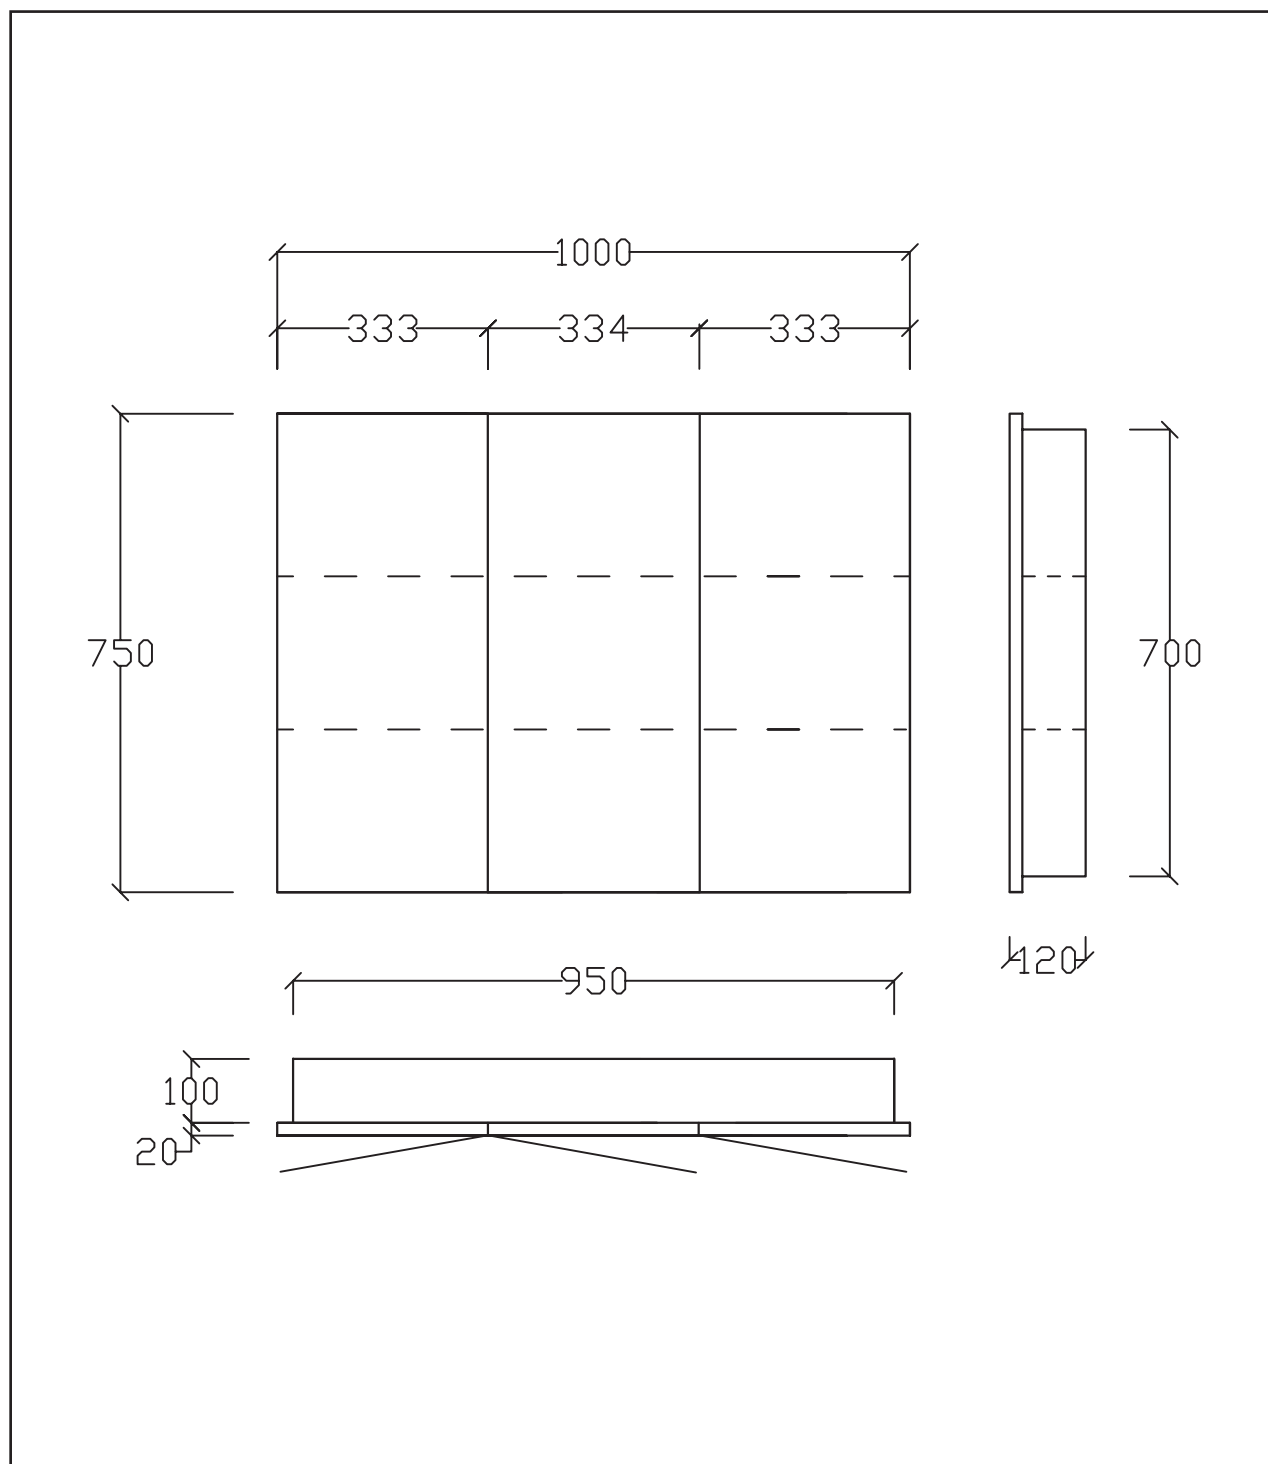

# Elite Milan Mirror Cabinet 400mm 1 door

Maximum recess depth 80mm

KZMG400WH

# Elite Milan Mirror Cabinet 600mm 1 door

Maximum recess depth 80mm

KZMG600WH

# Elite Milan Mirror Cabinet 750mm 2 door

Maximum recess depth 80mm

KZMG750WH

# Elite Milan Mirror Cabinet 1000mm 3 door

Maximum recess depth 80mm

KZMG1000WH