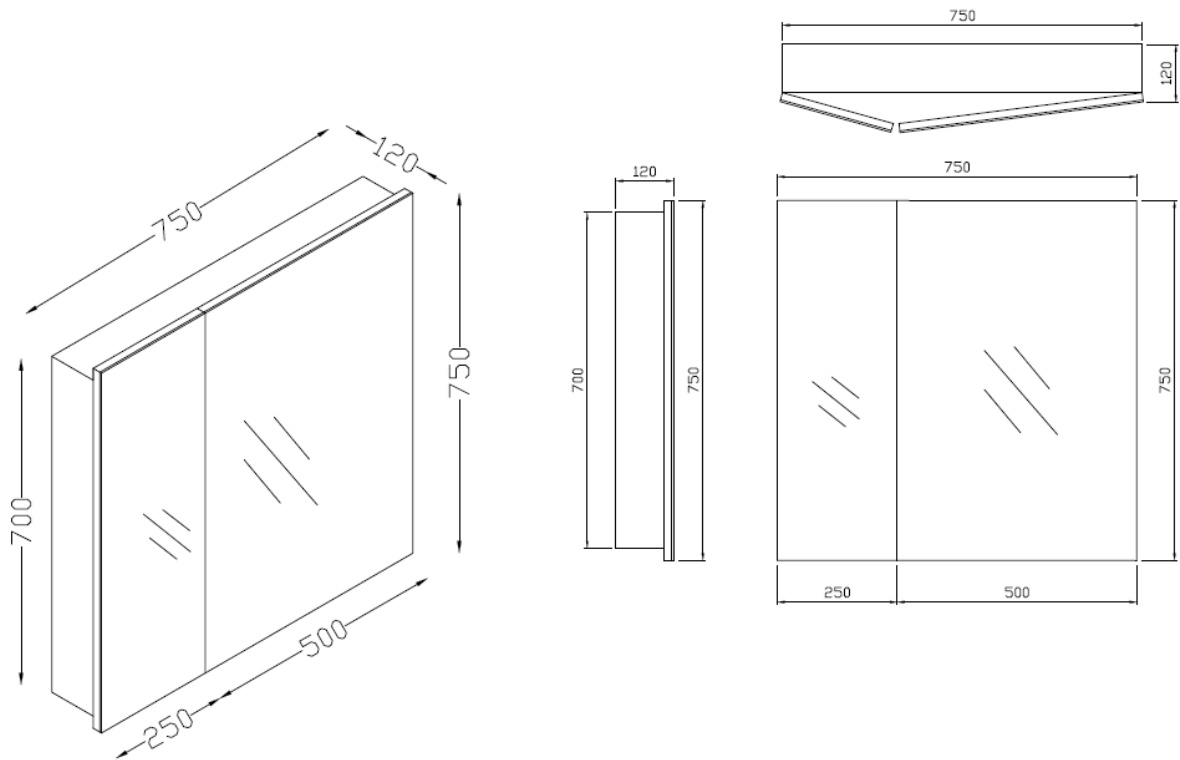

# Elite Milan Mirror Cabinet 400mm 1 door

Maximum recess depth 80mm

KZMG400WH

# Elite Milan Mirror Cabinet 500mm 1 door

Maximum recess depth 80mm

KZMG500WH

# Elite Milan Mirror Cabinet 600mm 1 door

Maximum recess depth 80mm

KZMG600WH

# Elite Milan Mirror Cabinet 750mm 2 door

Maximum recess depth 80mm

KZMG750WH