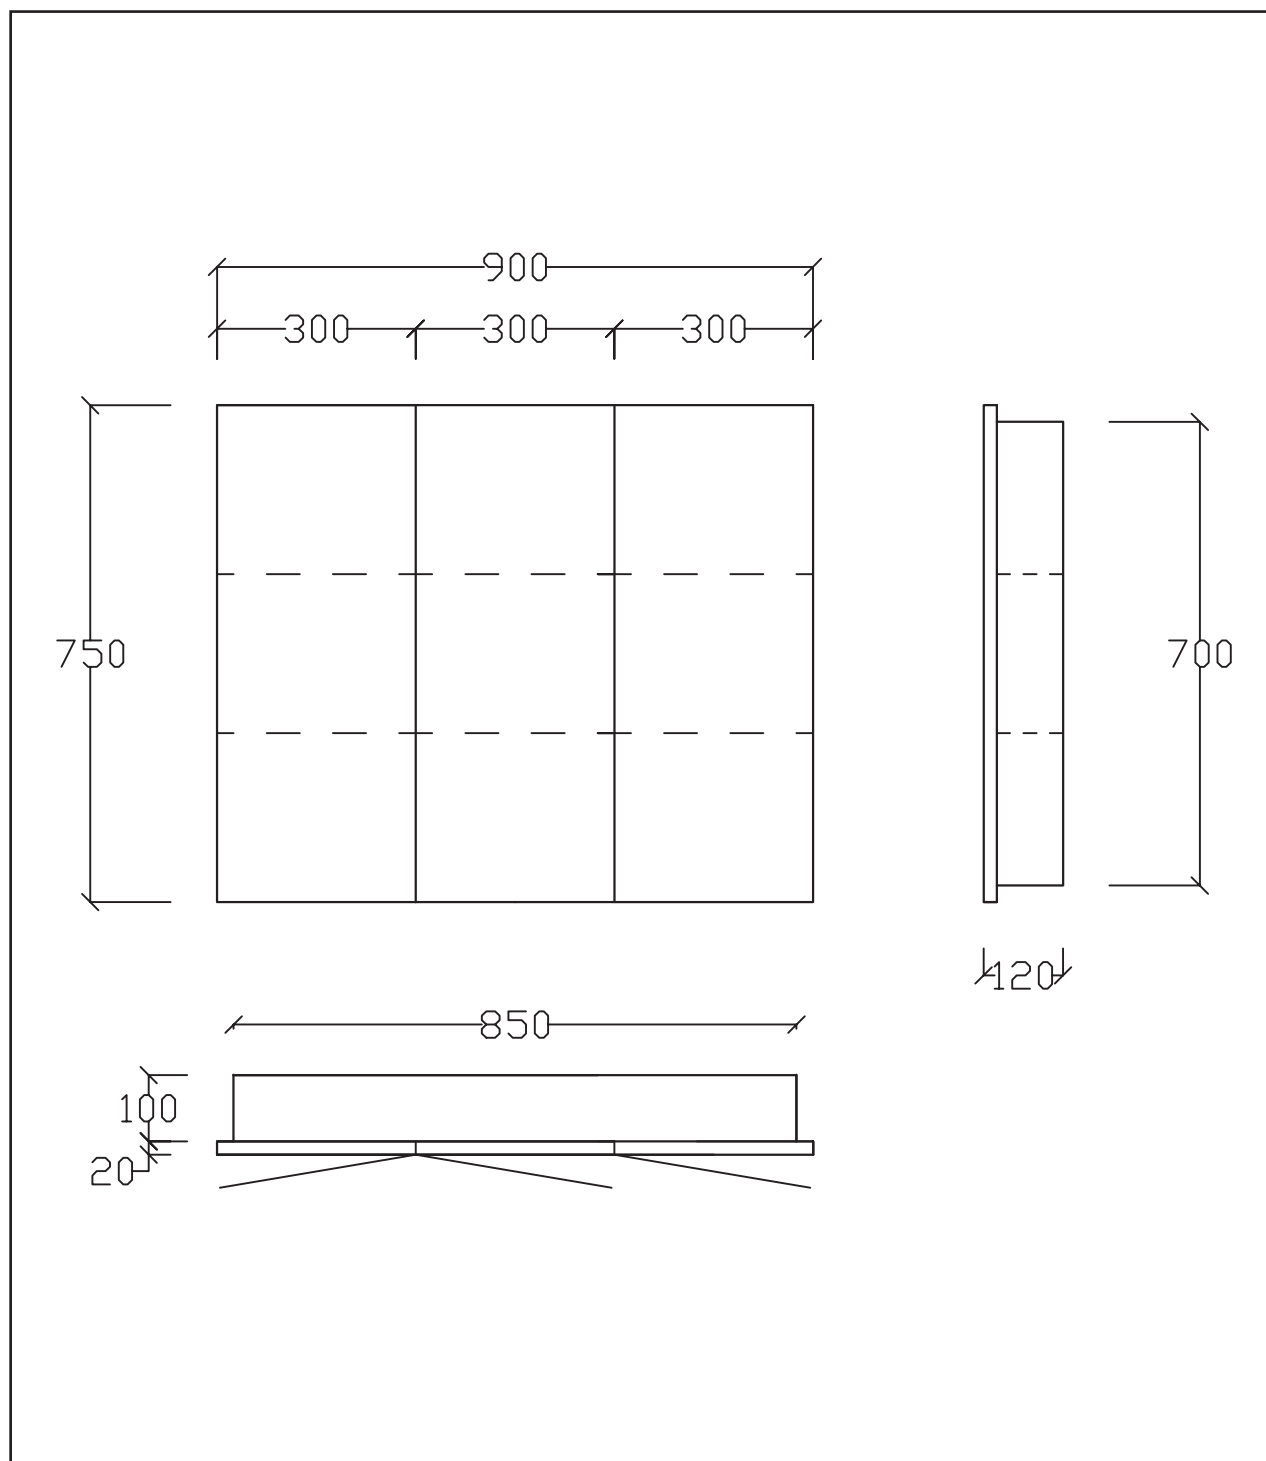

Elite Milan Mirror Cabinet

900mm 3 door

Maximum recess depth 80mm

KZMG900WH