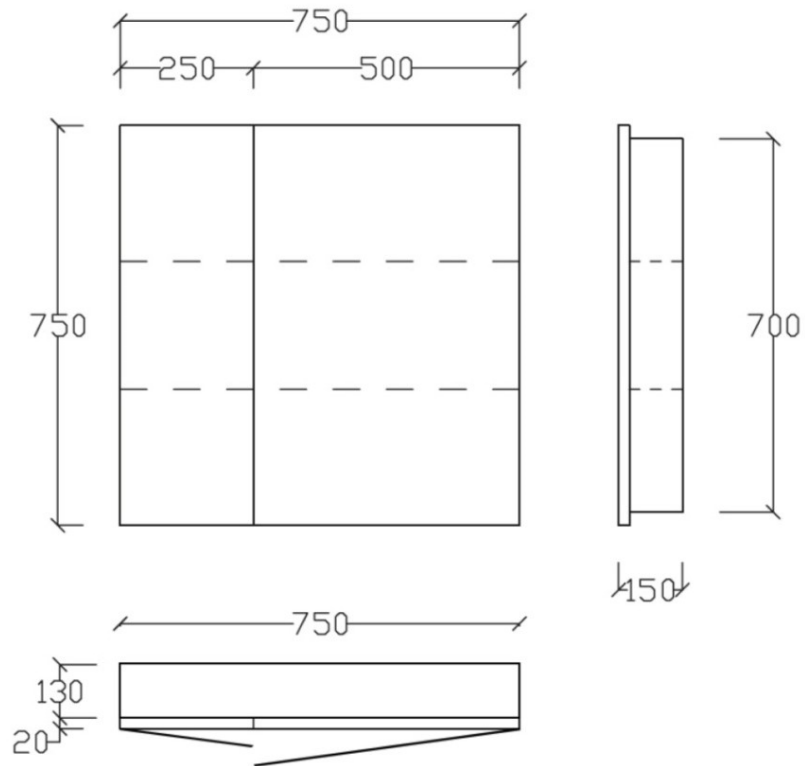

Elite Milan Deep Mirror Cabinet 400mm 1 door

Maximum recess depth 80mm

KZMG400WH/150

Reversible RH or LH (flip over)

Elite Milan Deep Mirror Cabinet 600mm 1 door

Maximum recess depth 80mm

KZMG600WH/150

Reversible RH or LH (flip over)

Elite Milan Deep Mirror Cabinet 750mm 2 door

Maximum recess depth 80mm

KZMG750WH/150

Elite Milan Deep Mirror Cabinet 1200mm 3 door

Maximum recess depth 80mm

KZMG1200WH/150

elitebathroomware

59A ALLENS ROAD, EAST TAMAKI
T: 09 274 7030
sales@elitebathroomware.co.nz
www.elitebathroomware.co.nz