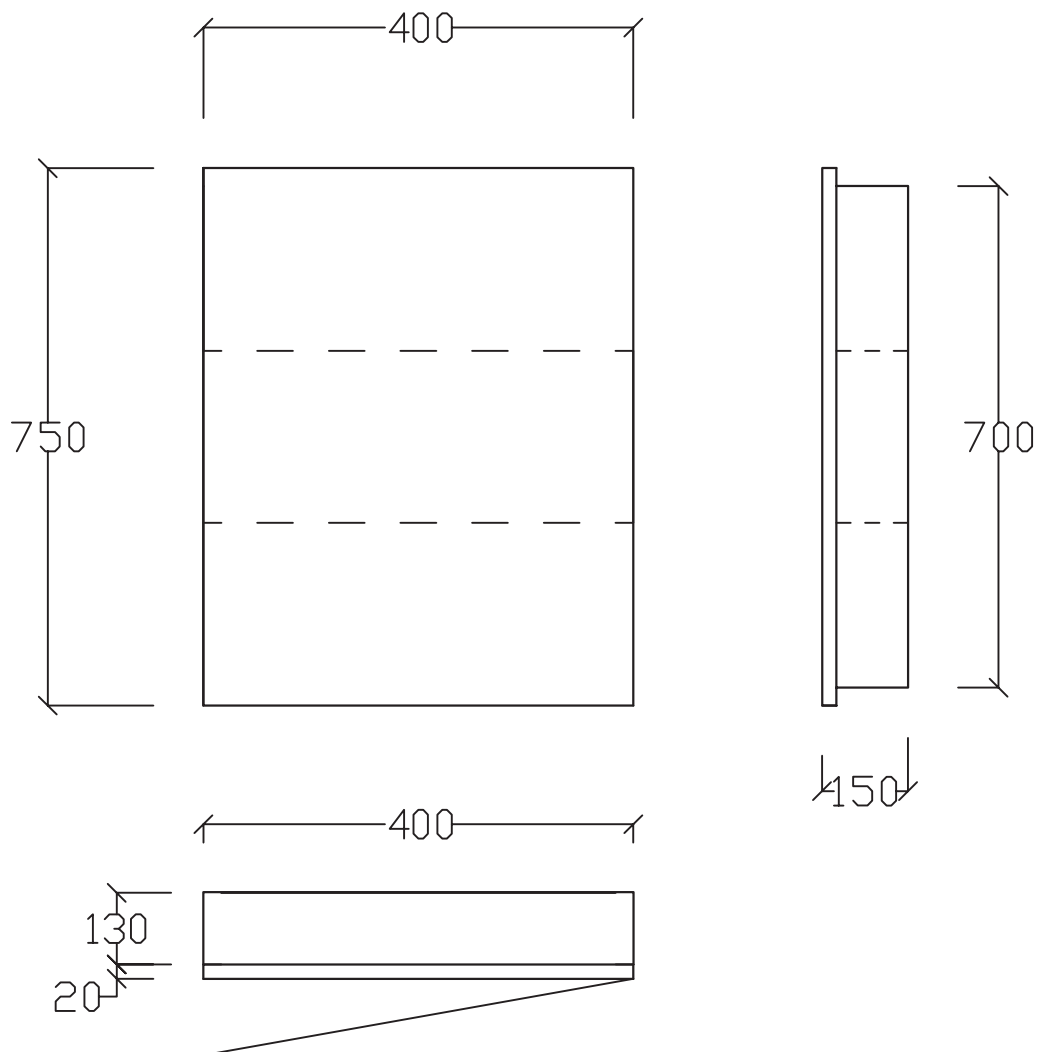

Elite Milan Deep Mirror Cabinet 400mm 1 door

Maximum recess depth 80mm

KZMG400WH/150

Reversible RH or LH (flip over)

Elite Milan Deep Mirror Cabinet 600mm 1 door

Maximum recess depth 80mm

KZMG600WH/150

Reversible RH or LH (flip over)

Elite Milan Deep Mirror Cabinet 750mm 2 door

Maximum recess depth 80mm

KZMG750WH/150

Elite Milan Deep Mirror Cabinet 1200mm 3 door

Maximum recess depth 80mm

KZMG1200WH/150

elitebathroomware

59A ALLENS ROAD, EAST TAMAKI
T: 09 274 7030
sales@elitebathroomware.co.nz
www.elitebathroomware.co.nz