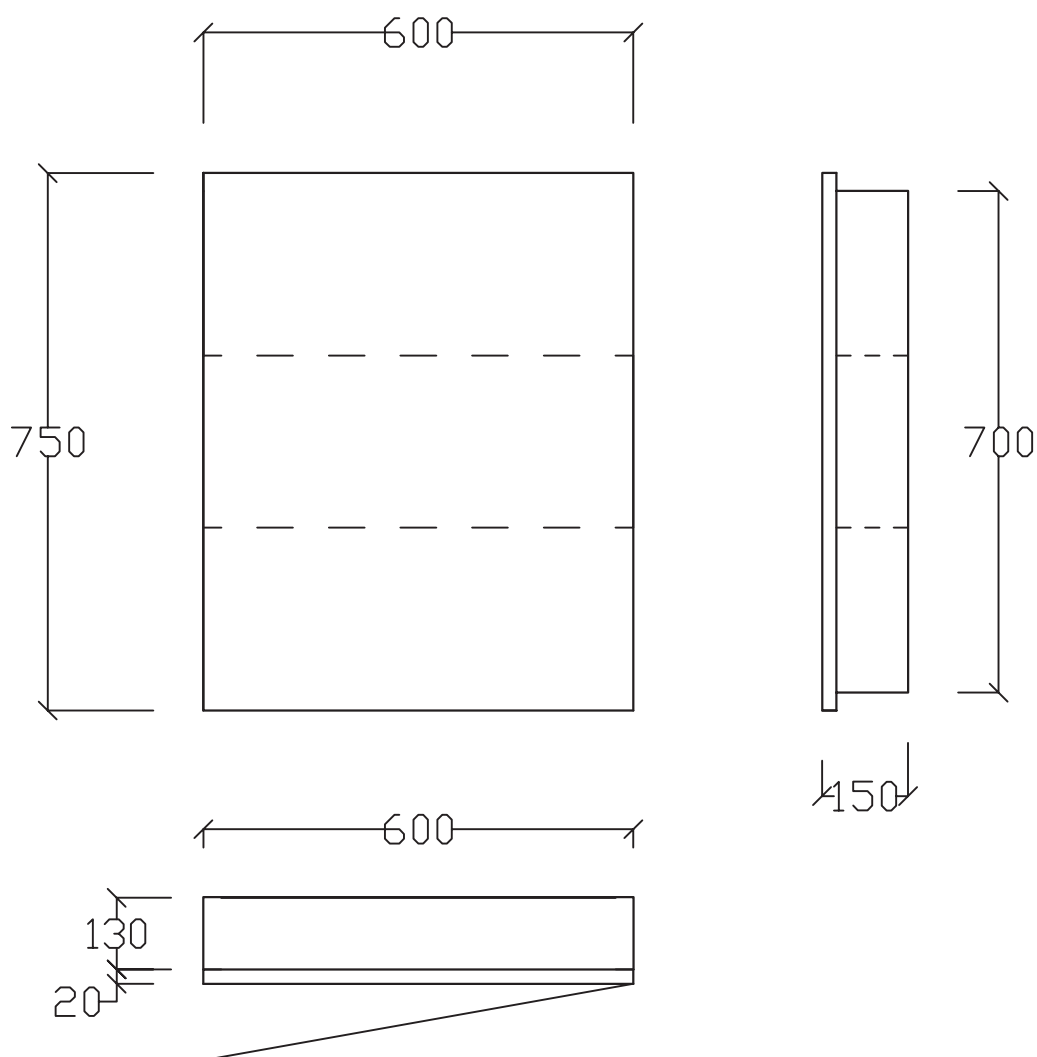

Elite Milan Deep Mirror Cabinet 400mm 1 door

Maximum recess depth 80mm

KZMG400WH/150

Reversible RH or LH (flip over)

Elite Milan Deep Mirror Cabinet 600mm 1 door

Maximum recess depth 80mm

KZMG600WH/150

Reversible RH or LH (flip over)

Elite Milan Deep Mirror Cabinet 750mm 2 door

Maximum recess depth 80mm

KZMG750WH/150

Elite Milan Deep Mirror Cabinet 1200mm 3 door

Maximum recess depth 80mm

KZMG1200WH/150

elitebathroomware

59A ALLENS ROAD, EAST TAMAKI
T: 09 274 7030
sales@elitebathroomware.co.nz
www.elitebathroomware.co.nz