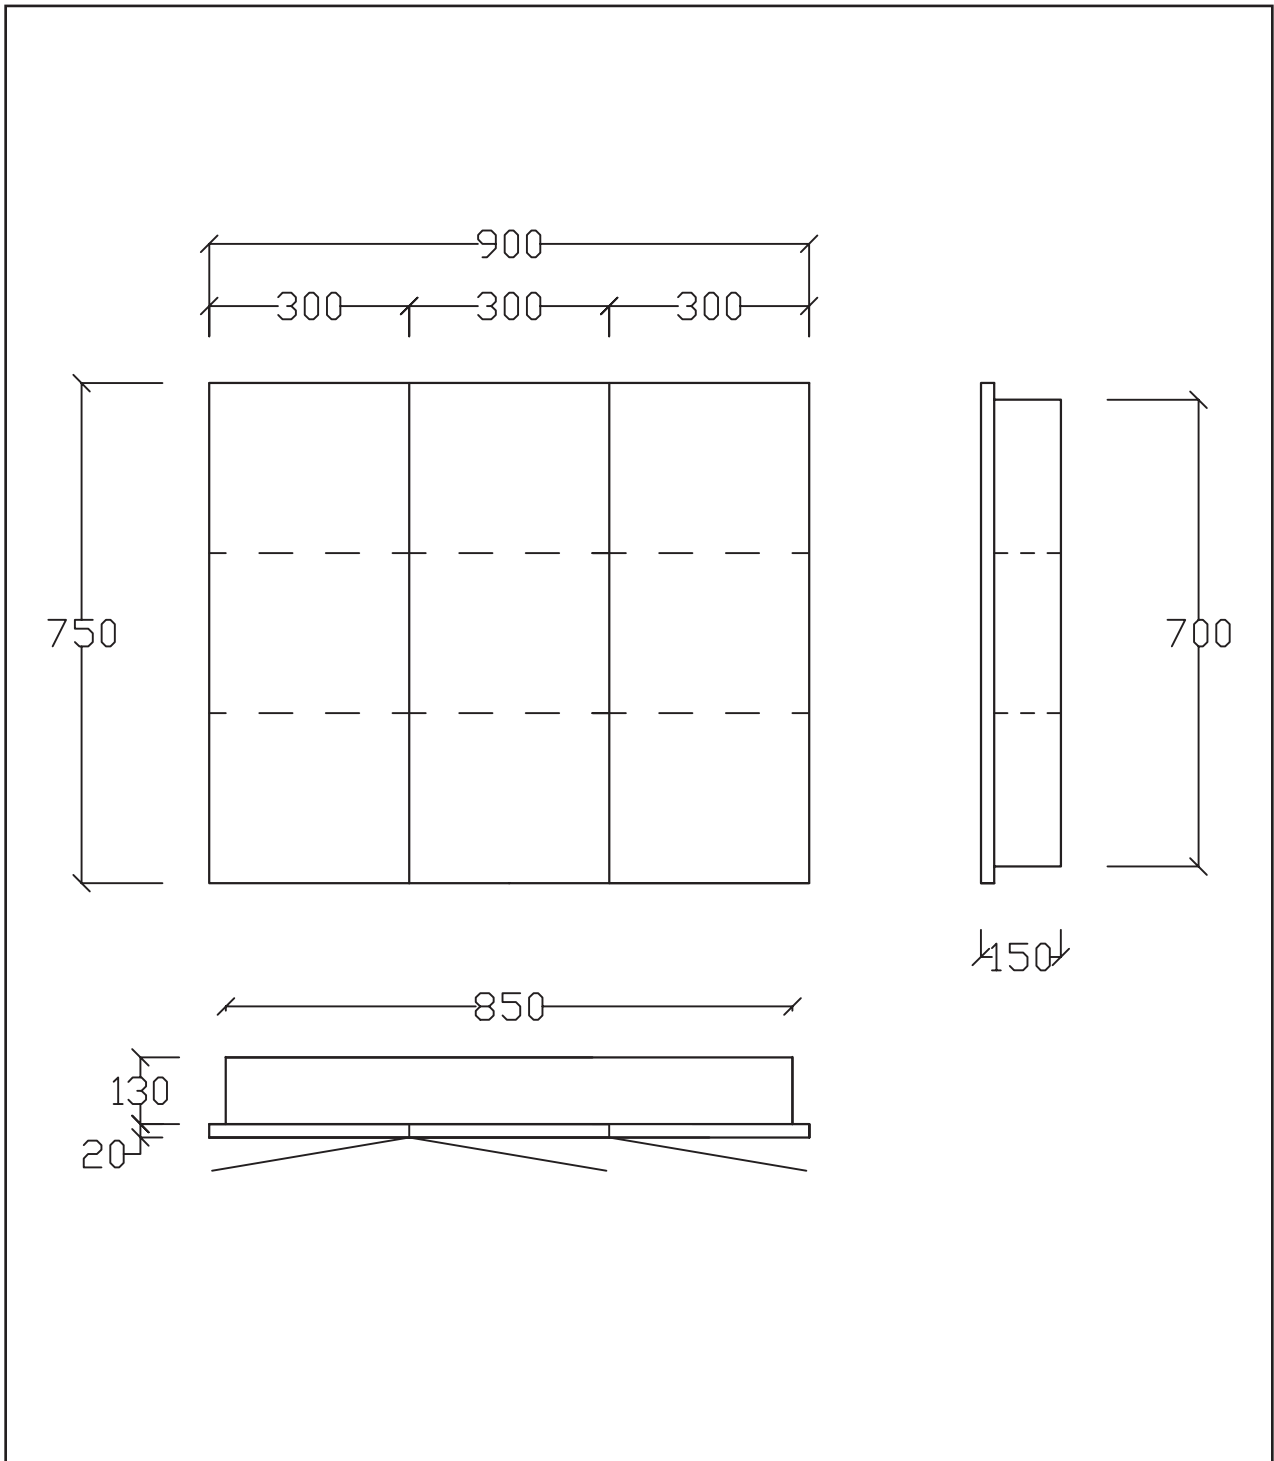

Elite Milan Deep Mirror Cabinet 400mm 1 door

Maximum recess depth 80mm

KZMG400WH/150

Reversible RH or LH (flip over)

Elite Milan Deep Mirror Cabinet 600mm 1 door

Maximum recess depth 80mm

KZMG600WH/150

Reversible RH or LH (flip over)

Elite Milan Deep Mirror Cabinet 750mm 2 door

Maximum recess depth 80mm

KZMG750WH/150

Elite Milan Deep Mirror Cabinet 1200mm 3 door

Maximum recess depth 80mm

KZMG1200WH/150

elitebathroomware

59A ALLENS ROAD, EAST TAMAKI
T: 09 274 7030
sales@elitebathroomware.co.nz
www.elitebathroomware.co.nz