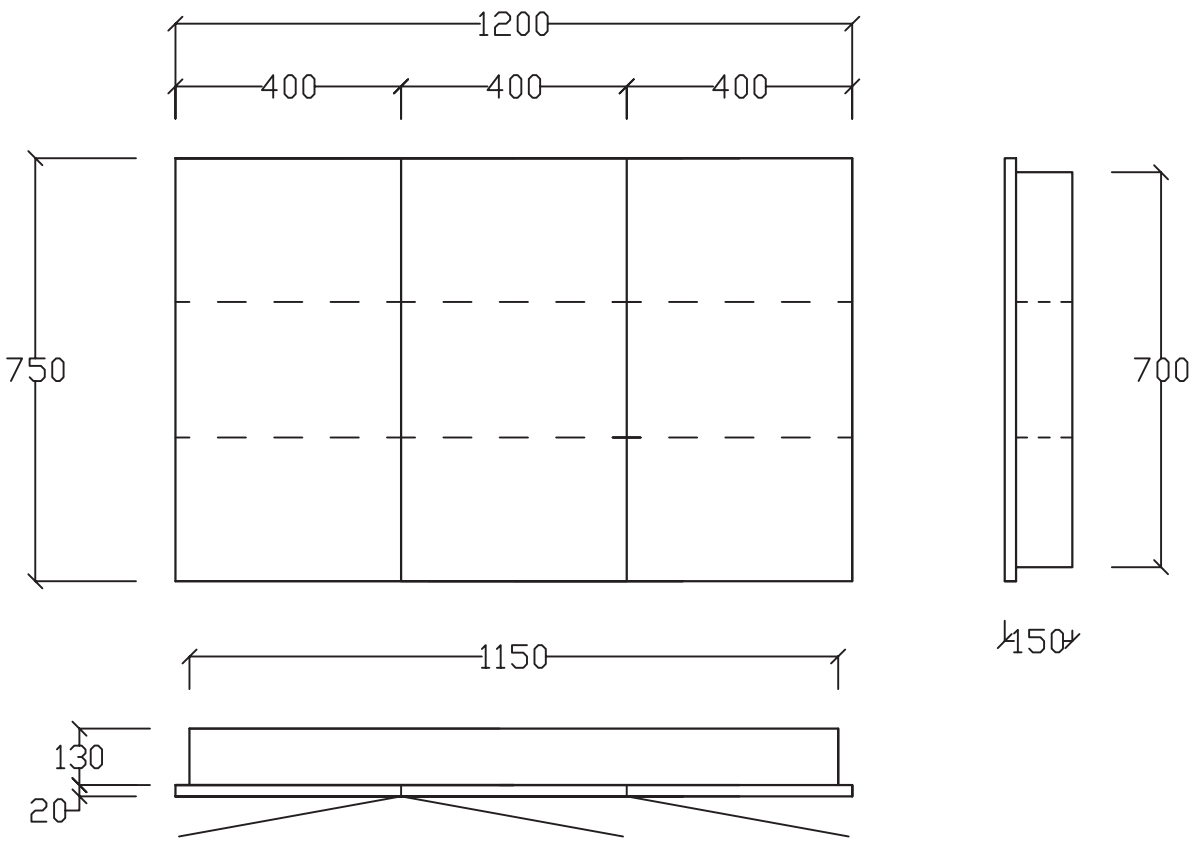

Elite Milan Deep Mirror Cabinet 400mm 1 door

Maximum recess depth 80mm

KZMG400WH/150

Reversible RH or LH (flip over)

Elite Milan Deep Mirror Cabinet 600mm 1 door

Maximum recess depth 80mm

KZMG600WH/150

Reversible RH or LH (flip over)

Elite Milan Deep Mirror Cabinet 750mm 2 door

Maximum recess depth 80mm

KZMG750WH/150

Elite Milan Deep Mirror Cabinet 1200mm 3 door

Maximum recess depth 80mm

KZMG1200WH/150

elitebathroomware

59A ALLENS ROAD, EAST TAMAKI
T: 09 274 7030
sales@elitebathroomware.co.nz
www.elitebathroomware.co.nz