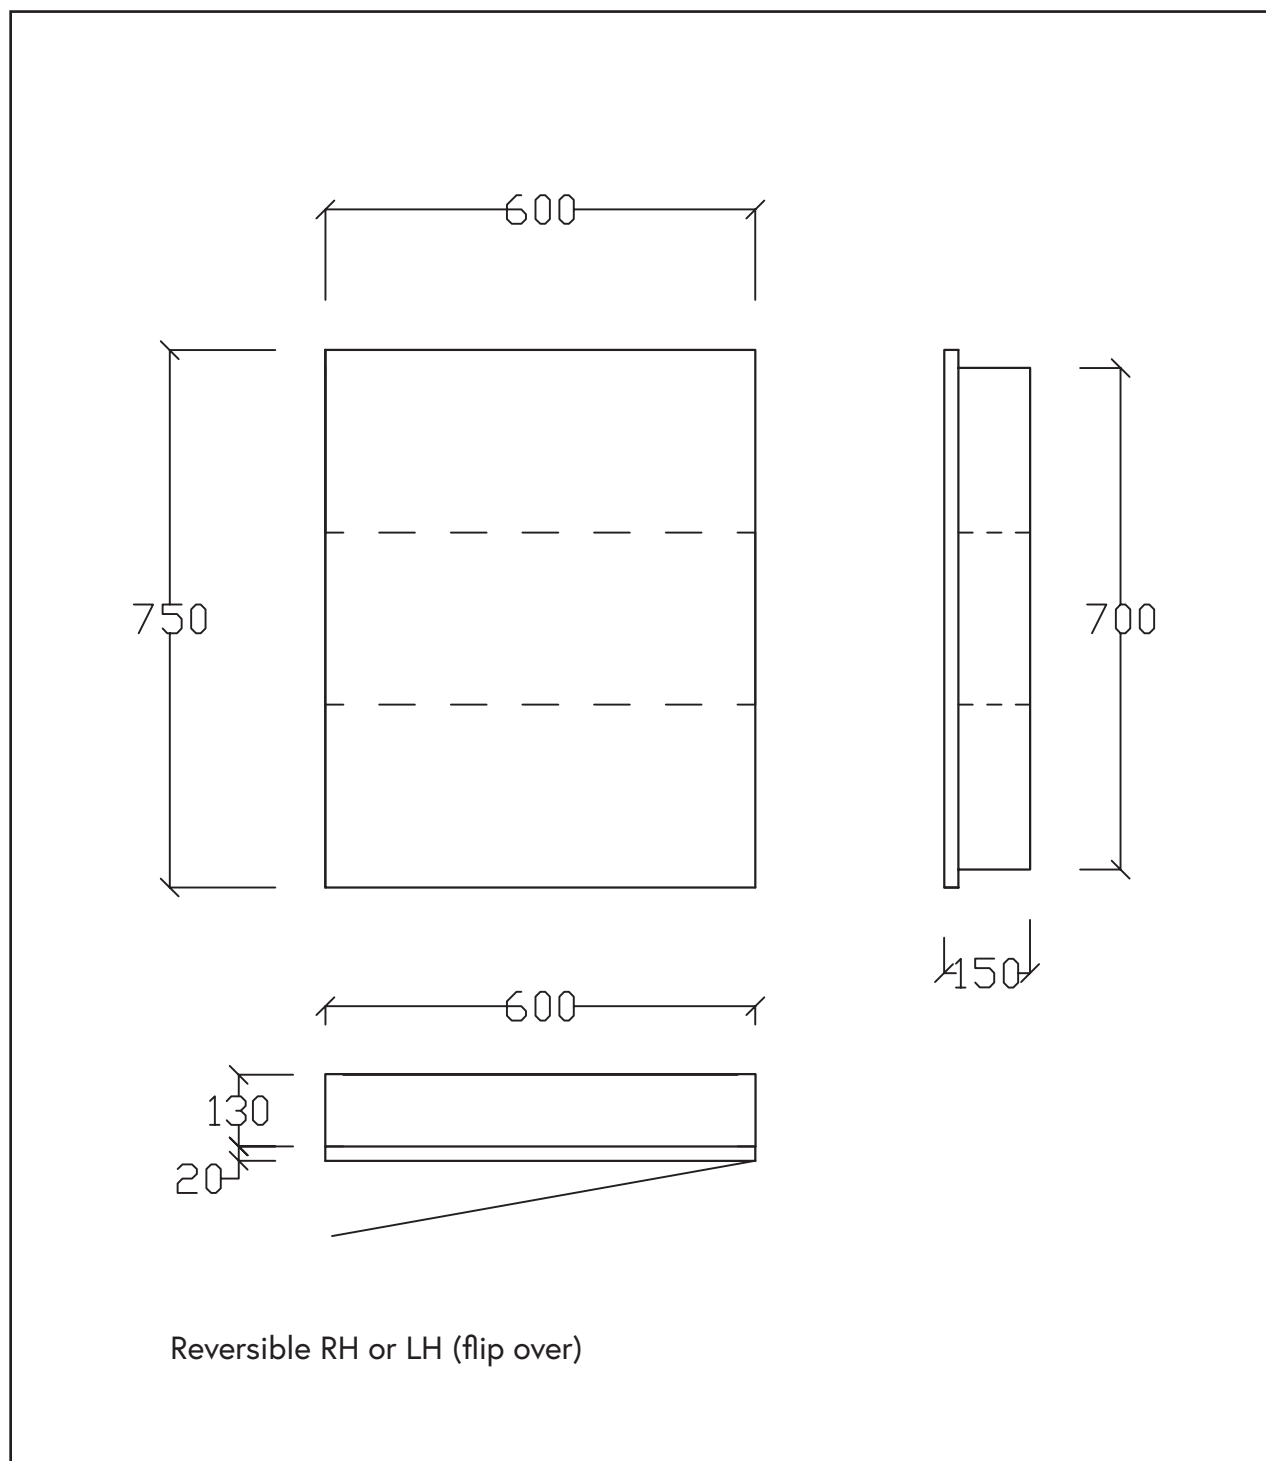

# Elite Milan Deep Mirror Cabinet 400mm 1 door

Maximum recess depth 80mm

KZMG400WH/150

# Elite Milan Deep Mirror Cabinet 600mm 1 door

Maximum recess depth 80mm

KZMG600WH/150

# Elite Milan Deep Mirror Cabinet 750mm 2 door

Maximum recess depth 80mm

KZMG750WH/150

# Elite Milan Deep Mirror Cabinet 1200mm 3 door

Maximum recess depth 80mm

KZMG1200WH/150