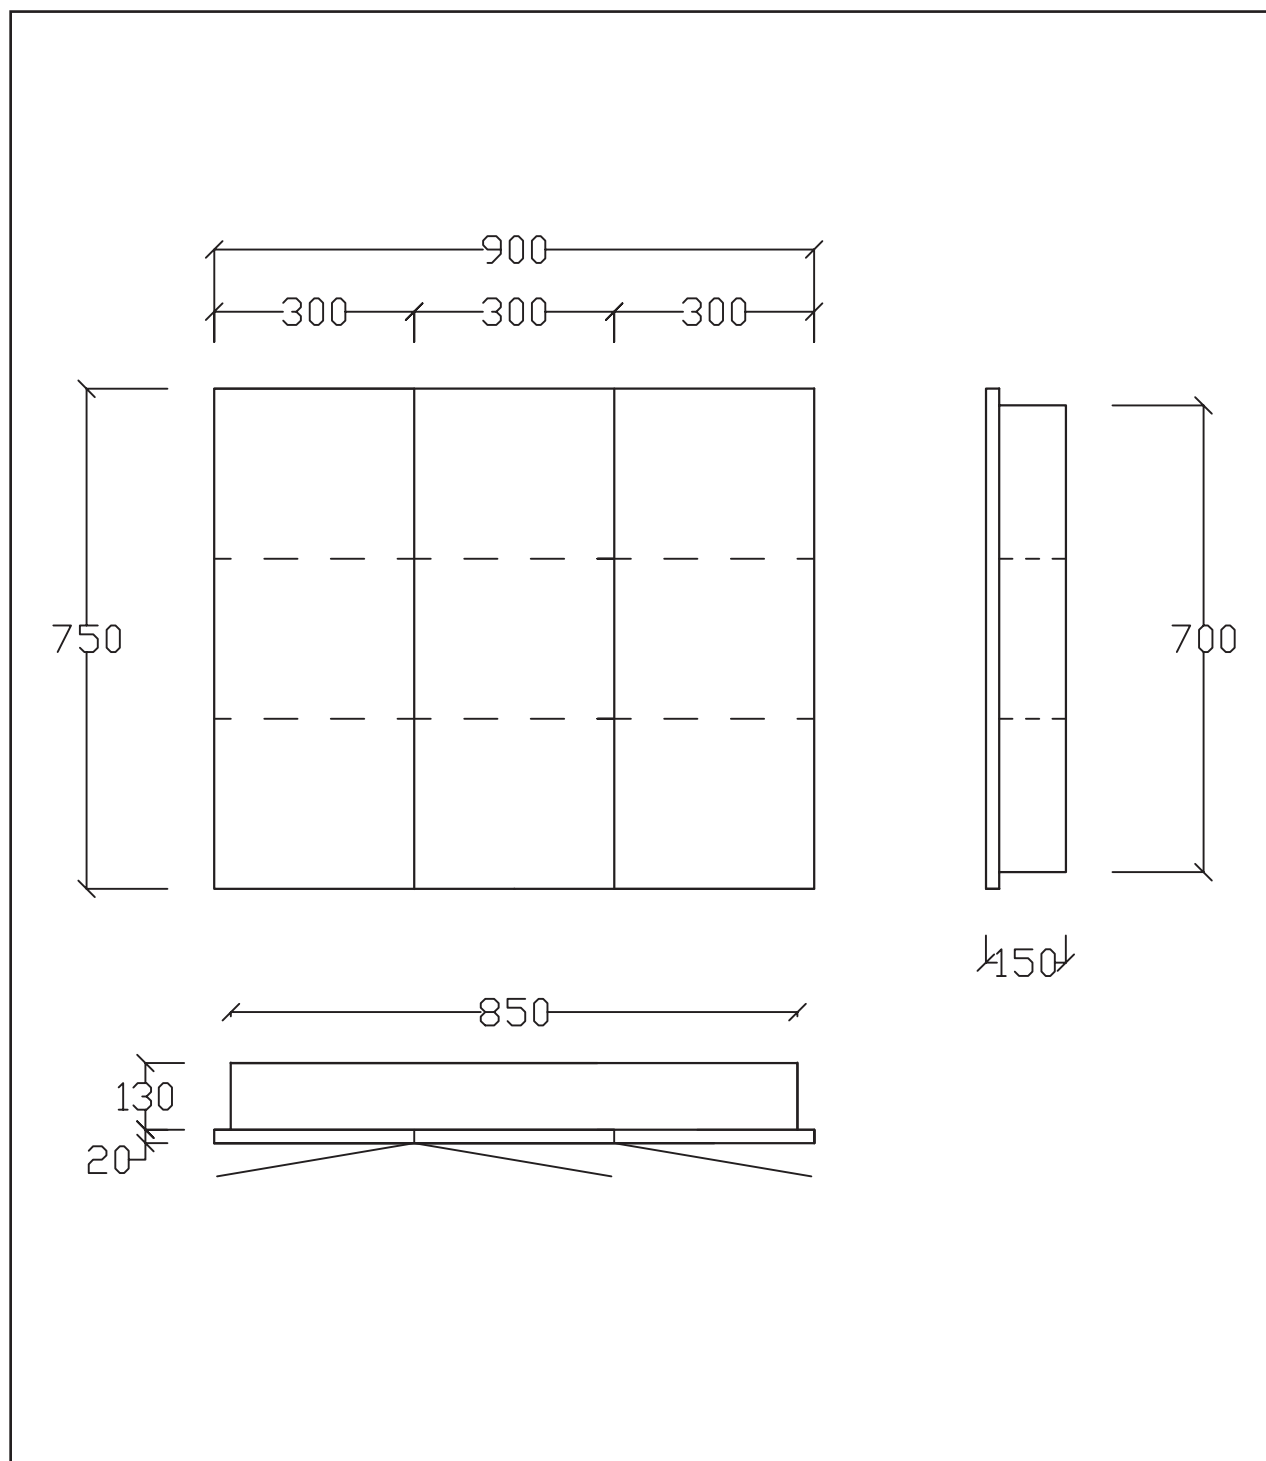

# Elite Milan Deep Mirror Cabinet 400mm 1 door

Maximum recess depth 80mm

KZMG400WH/150

# Elite Milan Deep Mirror Cabinet 600mm 1 door

Maximum recess depth 80mm

KZMG600WH/150

# Elite Milan Deep Mirror Cabinet 750mm 2 door

Maximum recess depth 80mm

KZMG750WH/150

# Elite Milan Deep Mirror Cabinet 1200mm 3 door

Maximum recess depth 80mm

KZMG1200WH/150