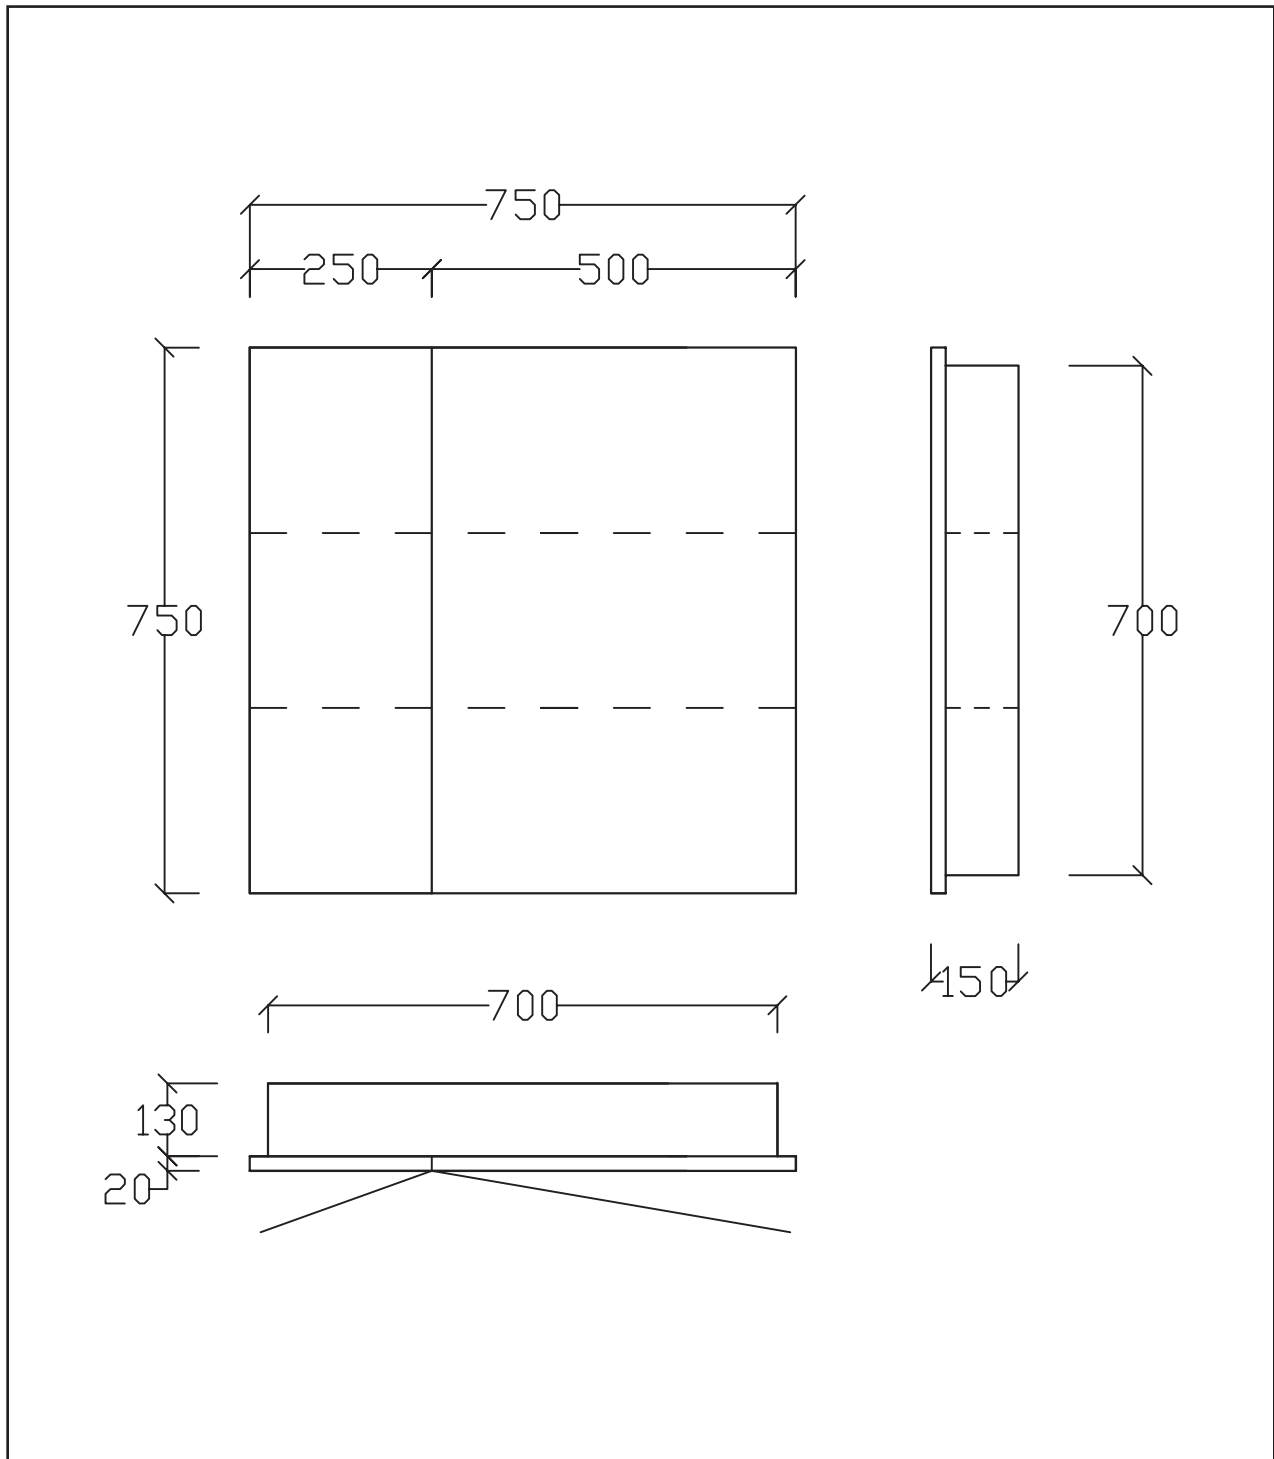

# Elite Milan Deep Mirror Cabinet 400mm 1 door

Maximum recess depth 80mm

KZMG400WH/150

# Elite Milan Deep Mirror Cabinet 600mm 1 door

Maximum recess depth 80mm

KZMG600WH/150

# Elite Milan Deep Mirror Cabinet 750mm 2 door

Maximum recess depth 80mm

KZMG750WH/150

# Elite Milan Deep Mirror Cabinet 1200mm 3 door

Maximum recess depth 80mm

KZMG1200WH/150