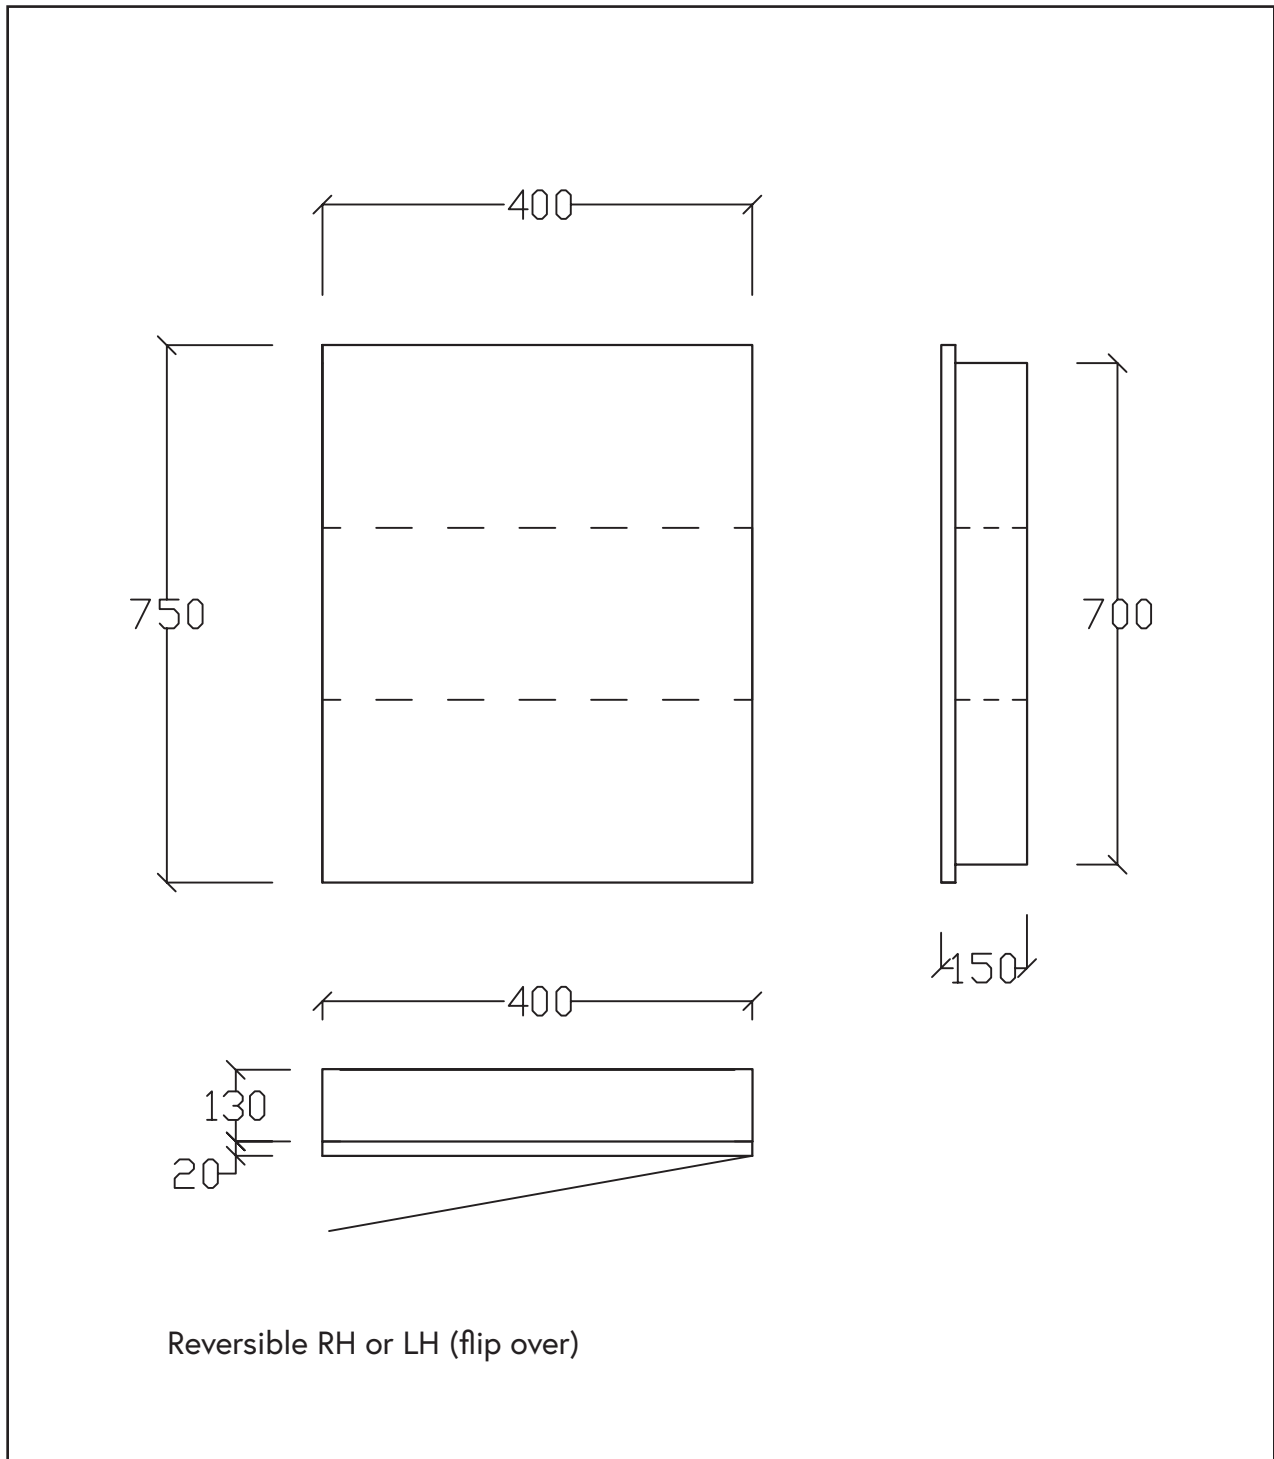

# Elite Milan Deep Mirror Cabinet 400mm 1 door

Maximum recess depth 80mm

KZMG400WH/150

# Elite Milan Deep Mirror Cabinet 600mm 1 door

Maximum recess depth 80mm

KZMG600WH/150

# Elite Milan Deep Mirror Cabinet 750mm 2 door

Maximum recess depth 80mm

KZMG750WH/150

# Elite Milan Deep Mirror Cabinet 1200mm 3 door

Maximum recess depth 80mm

KZMG1200WH/150