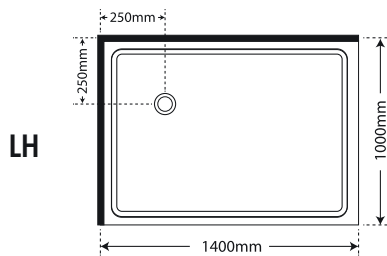

## 1200 x 800 NEW

## 1200 x 1000

Centre Waste Option 119561

Centre Waste Option 119561

\*All tile trays centre waste only. Custom corner waste tile trays available, additional costs & time frames apply.

## 1200 x 900

## 1400 x 1000

- 1) Glass Height 2m.
- 2) 8mm Frameless Safety Glass
- 3) Wall and Floor minimalistic extrusion allows adjustment to wall and floor
- 4) Door closes to glass return or wall in Alcove Model
- 5) No Silicone joins required to glass
- 6) Concentric whiteeels at top allows door adjustment
- 7) High Quality stainless / alloy fittings
- 8) Designed for installation with Acrylic Tray and Liner
- 9) Low Profile 60mm Tray
- 10) 40mm Upstand
- 11) Also available in full tile tray option with centre waste
- 12) See our 5 Star Quality Assurance ★