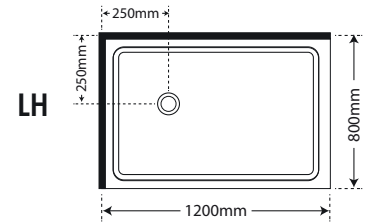

## 1200 x 800 NEW

## 1200 x 1000

Centre Waste Option 119561

Centre Waste Option 119561

\*All tile trays centre waste only. Custom corner waste tile trays available, additional costs & time frames apply.

## 1200 x 900

## 1400 x 1000

- 1) Glass Height 2m.
- 2) 8mm Frameless Safety Glass
- 3) Wall and Floor minimalistic extrusion allows adjustment to wall and floor
- 4) Door closes to glass return or wall in Alcove Model
- 5) No Silicone joins required to glass
- 6) Concentric whiteeels at top allows door adjustment
- 7) High Quality stainless / alloy fittings
- 8) Designed for installation with Acrylic Tray and Liner
- 9) Low Profile 60mm Tray
- 10) 40mm Upstand
- 11) Also available in full tile tray option with centre waste
- 12) See our 5 Star Quality Assurance ★