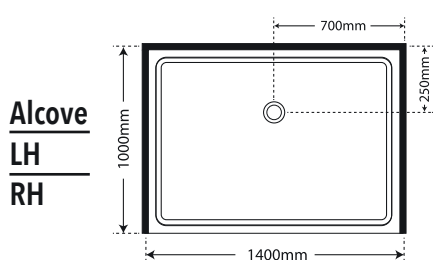

## 1200 x 800 NEW

## 1200 x 1000

Centre Waste Option 119561

Centre Waste Option 119561

\*All tile trays centre waste only. Custom corner waste tile trays available, additional costs & time frames apply.

## 1200 x 900

## 1400 x 1000

- 1) Glass Height 2m.
- 2) 8mm Frameless Safety Glass
- 3) Wall and Floor minimalistic extrusion allows adjustment to wall and floor
- 4) Door closes to glass return or wall in Alcove Model
- 5) No Silicone joins required to glass
- 6) Concentric whiteeels at top allows door adjustment
- 7) High Quality stainless / alloy fittings
- 8) Designed for installation with Acrylic Tray and Liner
- 9) Low Profile 60mm Tray
- 10) 40mm Upstand
- 11) Also available in full tile tray option with centre waste
- 12) See our 5 Star Quality Assurance ★