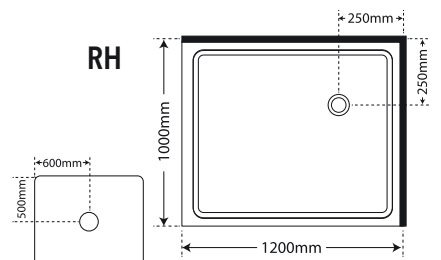

## 1200 x 800 NEW

## 1200 x 1000

Centre Waste Option 119561

Centre Waste Option 119561

\*All tile trays centre waste only. Custom corner waste tile trays available, additional costs & time frames apply.

## 1200 x 900

## 1400 x 1000

- 1) Glass Height 2m.
- 2) 8mm Frameless Safety Glass
- 3) Wall and Floor minimalistic extrusion allows adjustment to wall and floor
- 4) Door closes to glass return or wall in Alcove Model
- 5) No Silicone joins required to glass
- 6) Concentric whiteeels at top allows door adjustment
- 7) High Quality stainless / alloy fittings
- 8) Designed for installation with Acrylic Tray and Liner
- 9) Low Profile 60mm Tray
- 10) 40mm Upstand
- 11) Also available in full tile tray option with centre waste
- 12) See our 5 Star Quality Assurance ★