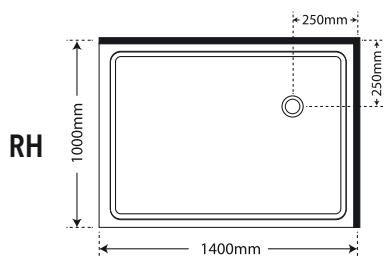

## 1200 x 800 NEW

## 1200 x 1000

Centre Waste Option 119561

Centre Waste Option 119561

\*All tile trays centre waste only. Custom corner waste tile trays available, additional costs & time frames apply.

## 1200 x 900

## 1400 x 1000

- 1) Glass Height 2m.
- 2) 8mm Frameless Safety Glass
- 3) Wall and Floor minimalistic extrusion allows adjustment to wall and floor
- 4) Door closes to glass return or wall in Alcove Model
- 5) No Silicone joins required to glass
- 6) Concentric whiteeels at top allows door adjustment
- 7) High Quality stainless / alloy fittings
- 8) Designed for installation with Acrylic Tray and Liner
- 9) Low Profile 60mm Tray
- 10) 40mm Upstand
- 11) Also available in full tile tray option with centre waste
- 12) See our 5 Star Quality Assurance ★