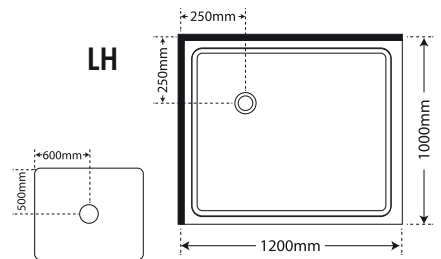

## 1200 x 800 NEW

## 1200 x 1000

Centre Waste Option 119561

Centre Waste Option 119561

\*All tile trays centre waste only. Custom corner waste tile trays available, additional costs & time frames apply.

## 1200 x 900

## 1400 x 1000

- 1) Glass Height 2m.
- 2) 8mm Frameless Safety Glass
- 3) Wall and Floor minimalistic extrusion allows adjustment to wall and floor
- 4) Door closes to glass return or wall in Alcove Model
- 5) No Silicone joins required to glass
- 6) Concentric whiteeels at top allows door adjustment
- 7) High Quality stainless / alloy fittings
- 8) Designed for installation with Acrylic Tray and Liner
- 9) Low Profile 60mm Tray
- 10) 40mm Upstand
- 11) Also available in full tile tray option with centre waste
- 12) See our 5 Star Quality Assurance ★