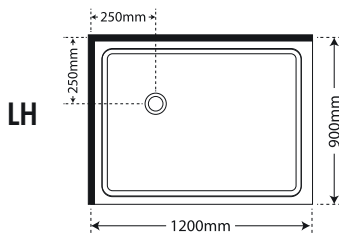

## 1200 x 800 NEW

## 1200 x 1000

Centre Waste Option 119561

Centre Waste Option 119561

\*All tile trays centre waste only. Custom corner waste tile trays available, additional costs & time frames apply.

## 1200 x 900

## 1400 x 1000

- 1) Glass Height 2m.
- 2) 8mm Frameless Safety Glass
- 3) Wall and Floor minimalistic extrusion allows adjustment to wall and floor
- 4) Door closes to glass return or wall in Alcove Model
- 5) No Silicone joins required to glass
- 6) Concentric whiteeels at top allows door adjustment
- 7) High Quality stainless / alloy fittings
- 8) Designed for installation with Acrylic Tray and Liner
- 9) Low Profile 60mm Tray
- 10) 40mm Upstand
- 11) Also available in full tile tray option with centre waste
- 12) See our 5 Star Quality Assurance ★