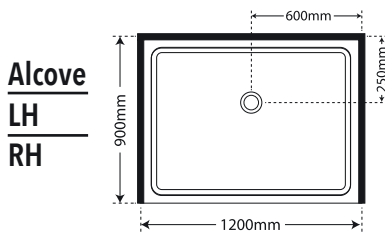

## 1200 x 800 NEW

## 1200 x 1000

Centre Waste Option 119561

Centre Waste Option 119561

\*All tile trays centre waste only. Custom corner waste tile trays available, additional costs & time frames apply.

## 1200 x 900

## 1400 x 1000

- 1) Glass Height 2m.
- 2) 8mm Frameless Safety Glass
- 3) Wall and Floor minimalistic extrusion allows adjustment to wall and floor
- 4) Door closes to glass return or wall in Alcove Model
- 5) No Silicone joins required to glass
- 6) Concentric whiteeels at top allows door adjustment
- 7) High Quality stainless / alloy fittings
- 8) Designed for installation with Acrylic Tray and Liner
- 9) Low Profile 60mm Tray
- 10) 40mm Upstand
- 11) Also available in full tile tray option with centre waste
- 12) See our 5 Star Quality Assurance ★