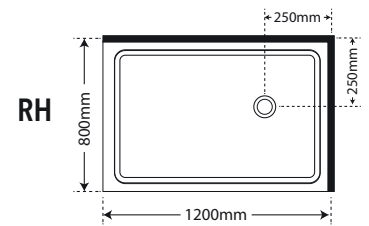

## 1200 x 800 NEW

## 1200 x 1000

Centre Waste Option 119561

Centre Waste Option 119561

\*All tile trays centre waste only. Custom corner waste tile trays available, additional costs & time frames apply.

## 1200 x 900

## 1400 x 1000

- 1) Glass Height 2m.
- 2) 8mm Frameless Safety Glass
- 3) Wall and Floor minimalistic extrusion allows adjustment to wall and floor
- 4) Door closes to glass return or wall in Alcove Model
- 5) No Silicone joins required to glass
- 6) Concentric whiteeels at top allows door adjustment
- 7) High Quality stainless / alloy fittings
- 8) Designed for installation with Acrylic Tray and Liner
- 9) Low Profile 60mm Tray
- 10) 40mm Upstand
- 11) Also available in full tile tray option with centre waste
- 12) See our 5 Star Quality Assurance ★