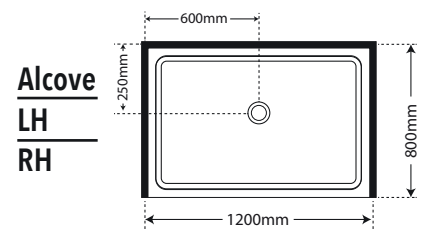

## 1200 x 800 NEW

## 1200 x 1000

Centre Waste Option 119561

Centre Waste Option 119561

\*All tile trays centre waste only. Custom corner waste tile trays available, additional costs & time frames apply.

## 1200 x 900

## 1400 x 1000

- 1) Glass Height 2m.
- 2) 8mm Frameless Safety Glass
- 3) Wall and Floor minimalistic extrusion allows adjustment to wall and floor
- 4) Door closes to glass return or wall in Alcove Model
- 5) No Silicone joins required to glass
- 6) Concentric whiteeels at top allows door adjustment
- 7) High Quality stainless / alloy fittings
- 8) Designed for installation with Acrylic Tray and Liner
- 9) Low Profile 60mm Tray
- 10) 40mm Upstand
- 11) Also available in full tile tray option with centre waste
- 12) See our 5 Star Quality Assurance ★