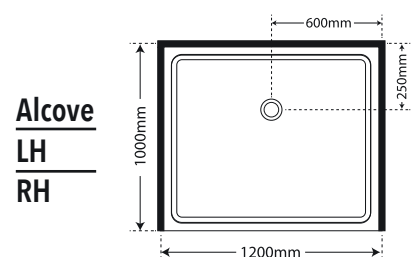

## 1200 x 800 NEW

## 1200 x 1000

Centre Waste Option 119561

Centre Waste Option 119561

\*All tile trays centre waste only. Custom corner waste tile trays available, additional costs & time frames apply.

## 1200 x 900

## 1400 x 1000

- 1) Glass Height 2m.
- 2) 8mm Frameless Safety Glass
- 3) Wall and Floor minimalistic extrusion allows adjustment to wall and floor
- 4) Door closes to glass return or wall in Alcove Model
- 5) No Silicone joins required to glass
- 6) Concentric whiteeels at top allows door adjustment
- 7) High Quality stainless / alloy fittings
- 8) Designed for installation with Acrylic Tray and Liner
- 9) Low Profile 60mm Tray
- 10) 40mm Upstand
- 11) Also available in full tile tray option with centre waste
- 12) See our 5 Star Quality Assurance ★