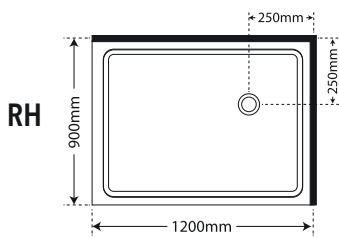

## 1200 x 800 NEW

## 1200 x 1000

Centre Waste Option 119561

Centre Waste Option 119561

\*All tile trays centre waste only. Custom corner waste tile trays available, additional costs & time frames apply.

## 1200 x 900

## 1400 x 1000

- 1) Glass Height 2m.
- 2) 8mm Frameless Safety Glass
- 3) Wall and Floor minimalistic extrusion allows adjustment to wall and floor
- 4) Door closes to glass return or wall in Alcove Model
- 5) No Silicone joins required to glass
- 6) Concentric whiteeels at top allows door adjustment
- 7) High Quality stainless / alloy fittings
- 8) Designed for installation with Acrylic Tray and Liner
- 9) Low Profile 60mm Tray
- 10) 40mm Upstand
- 11) Also available in full tile tray option with centre waste
- 12) See our 5 Star Quality Assurance ★