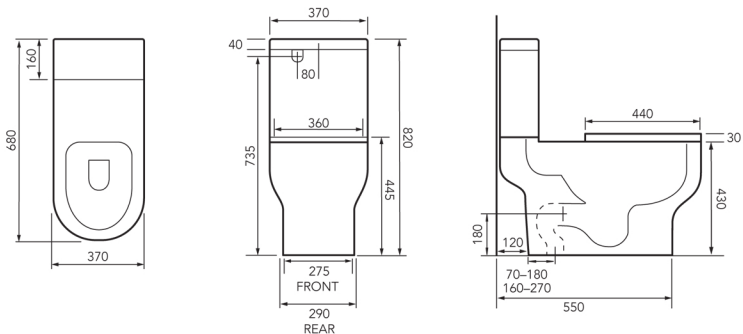

LOFT SEMI WALL FACED 372125P, 372125S, 372125SE

HEIRLOOM
THE FINISHING TOUCH

**MEASUREMENTS SUBJECT TO MANUFACTURING TOLERANCE
SPECIFICATIONS MAY CHANGE WITHOUT NOTICE**