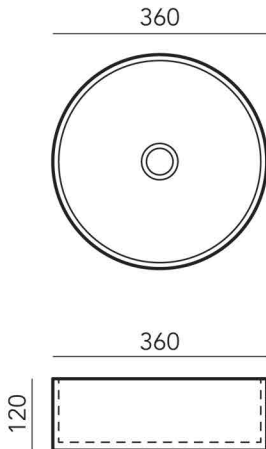

# KOLOR RADIAL 360

360x360x120

362104FRB

362104F/FMW

362103NG

362103SB

362102T

362103RB

362103GH

362103GM

362103BP

**HEIRLOOM**  
THE FINISHING TOUCH

MEASUREMENTS SUBJECT TO MANUFACTURING TOLERANCE  
SPECIFICATIONS MAY CHANGE WITHOUT NOTICE