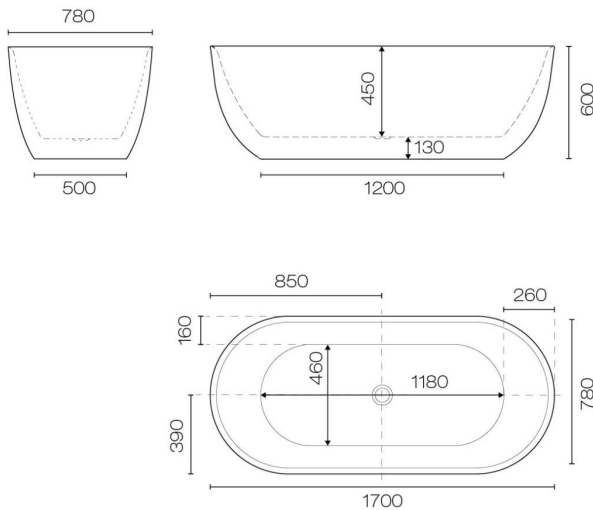

Kurv 1700 Freestanding Bath

Code: KUR1700

Brand	Progetto
Colour	White
Finish	Gloss
Material	Acrylic
Installation	Freestanding
Width (mm)	1700
Depth (mm)	780
Height (mm)	600
Adjustable Feet	Yes
Warranty	10 Years
Overflow	No
Waste Size	40mm
Waste Included	Yes
Capacity	260L
Material	Sanitary Grade Acrylic
Notes	Includes chrome pop up waste

Scan to View
Product Online

Kurv 1500 Freestanding Bath

Code: KUR1500

Brand	Progetto
Colour	White
Finish	Gloss
Material	Acrylic
Installation	Freestanding
Width (mm)	1500
Depth (mm)	720
Height (mm)	600
Adjustable Feet	Yes
Warranty	10 Years
Overflow	No
Waste Size	40mm
Waste Included	Yes
Capacity	230L
Material	Sanitary Grade Acrylic