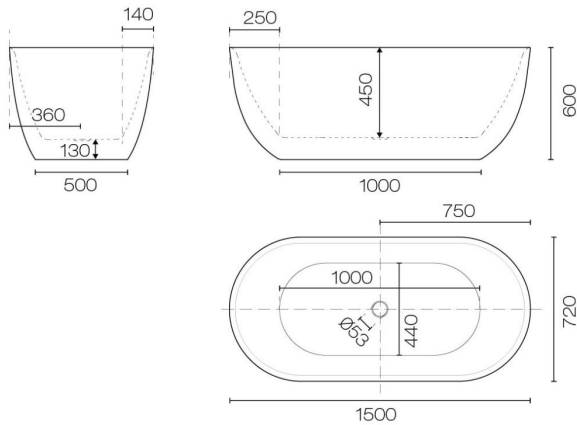

Scan to View
Product Online