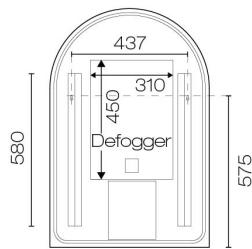

Galaxy 600 Arch LED Backlit Mirror

Code: GA60A

Brand	Progetto
Type	LED Mirrors
Installation	Wall Mount
IP Rating	IP44
Watts / Voltage	220-240V
Width (mm)	600
Depth (mm)	30
Height (mm)	900
Warranty	5 Years
Material	Glass
Notes	Fitted with demister pad (operates when light is turned on). 5mm mirror thickness. Natural White LED lighting 5000k.
Other Information	Direct wired (No sensor switch), Natural White LED Light, Safety Film backing, High Performance/Low Energy