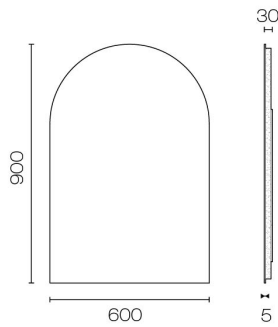

Galaxy 600 Arch LED Backlit Mirror

Code: GA60A

Brand	Progetto
Type	LED Mirrors
Installation	Wall Mount
IP Rating	IP44
Watts / Voltage	220-240V
Width (mm)	600
Depth (mm)	30
Height (mm)	900
Warranty	5 Years
Material	Glass
Notes	Fitted with demister pad (operates when light is turned on). 5mm mirror thickness. Natural White LED lighting 5000k.
Other Information	Direct wired (No sensor switch), Natural White LED Light, Safety Film backing, High Performance/Low Energy