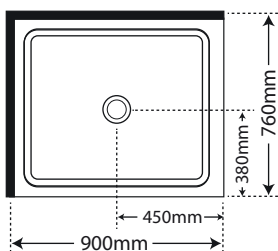

3 Panel Sliding Stacker Door
 White Flat Wall
 White Moulded Wall

Elegance 900 x 760 LH & RH*

Pivot Door
 White Flat Wall
 Chrome Flat Wall
 White Moulded Wall
 Chrome Moulded Wall

3 Panel Sliding Stacker Door
 White Flat Wall
 White Moulded Wall 900 Side Std

Elegance 1200 x 800 LH & RH*

NEW

2 Panel Sliding Door

- White Flat Wall
- Chrome Flat Wall
- White Moulded Wall
- Chrome Moulded Wall

2 Panel Sliding Door LH

Elegance 1200 x 900 LH & RH*

Pivot Door

- White Flat Wall
- Chrome Flat Wall
- White Moulded Wall
- Chrome Moulded Wall

* Standard door opening 900, 1200 side / Option: Door on 760, 900 side, surcharge applies