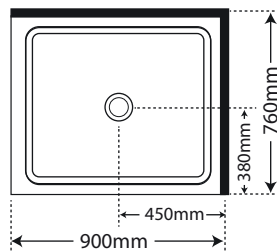

3 Panel Sliding Stacker Door
 White Flat Wall
 White Moulded Wall

Elegance 900 x 760 LH & RH*

Pivot Door
 White Flat Wall
 Chrome Flat Wall
 White Moulded Wall
 Chrome Moulded Wall

3 Panel Sliding Stacker Door
 White Flat Wall
 White Moulded Wall 900 Side Std

Elegance 1200 x 800 LH & RH*

NEW

2 Panel Sliding Door

- White Flat Wall
- Chrome Flat Wall
- White Moulded Wall
- Chrome Moulded Wall

2 Panel Sliding Door LH

Elegance 1200 x 900 LH & RH*

Pivot Door

- White Flat Wall
- Chrome Flat Wall
- White Moulded Wall
- Chrome Moulded Wall

* Standard door opening 900, 1200 side / Option: Door on 760, 900 side, surcharge applies