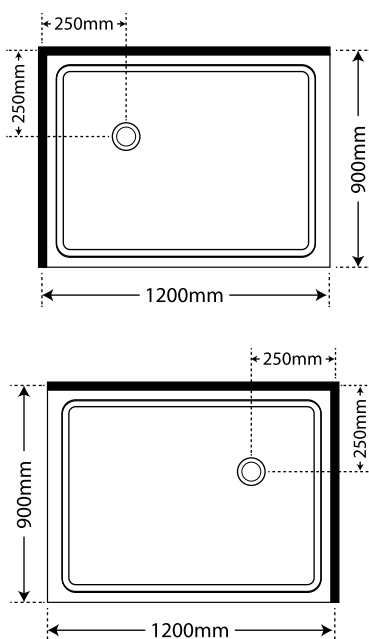

Elegance 1200 x 800 LH & RH*

NEW

2 Panel Sliding Door

- White Flat Wall
- Chrome Flat Wall
- White Moulded Wall
- Chrome Moulded Wall

2 Panel Sliding Door LH

Elegance 1200 x 900 LH & RH*

Pivot Door

- White Flat Wall
- Chrome Flat Wall
- White Moulded Wall
- Chrome Moulded Wall

* Standard door opening 900, 1200 side / Option: Door on 760, 900 side, surcharge applies