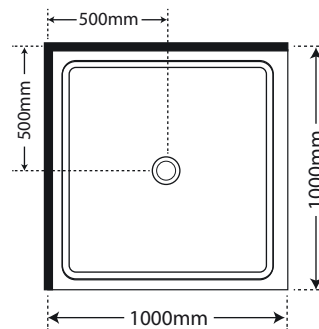

Elegance 1000

Pivot Door
White Flat Wall
White Moulded Wall

3 Panel Sliding Stacker Door
White Flat Wall
White Moulded Wall