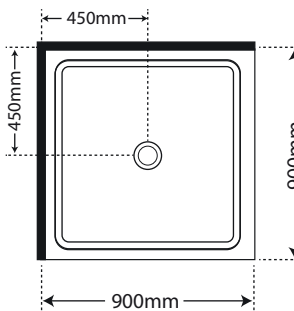

Elegance 900

Pivot Door
White Flat Wall
White Moulded Wall

3 Panel Sliding Stacker Door
White Flat Wall
White Moulded Wall