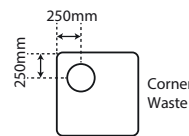

Elegance 820

Pivot Door
White Flat Wall
Chrome Flat Wall

Elegance 900

Pivot Door
White Flat Wall
White Moulded Wall

3 Panel Sliding Stacker Door
White Flat Wall
White Moulded Wall

Elegance 1000

Pivot Door
White Flat Wall
White Moulded Wall

3 Panel Sliding Stacker Door
White Flat Wall
White Moulded Wall

Elegance 900 x 760 LH & RH*

Pivot Door
White Flat Wall
Chrome Flat Wall
White Moulded Wall
Chrome Moulded Wall

3 Panel Sliding Stacker Door
White Flat Wall
White Moulded Wall 900 Side Std