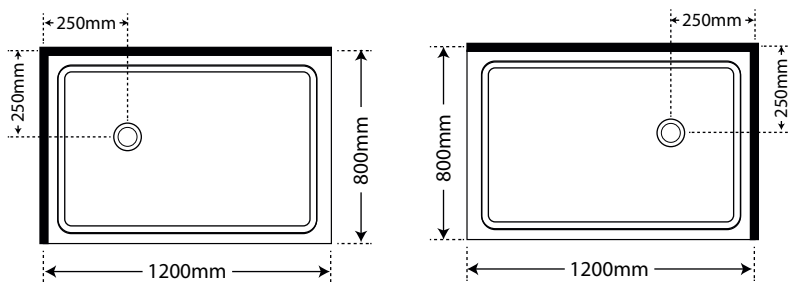

3 Panel Sliding Stacker Door
 White Flat Wall
 White Moulded Wall

Elegance 900 x 760 LH & RH*

Pivot Door
 White Flat Wall
 Chrome Flat Wall
 White Moulded Wall
 Chrome Moulded Wall

3 Panel Sliding Stacker Door
 White Flat Wall
 White Moulded Wall 900 Side Std

Elegance 1200 x 800 LH & RH*

NEW

2 Panel Sliding Door

- White Flat Wall
- Chrome Flat Wall
- White Moulded Wall
- Chrome Moulded Wall

2 Panel Sliding Door LH

Elegance 1200 x 900 LH & RH*

Pivot Door

- White Flat Wall
- Chrome Flat Wall
- White Moulded Wall
- Chrome Moulded Wall

* Standard door opening 900, 1200 side / Option: Door on 760, 900 side, surcharge applies