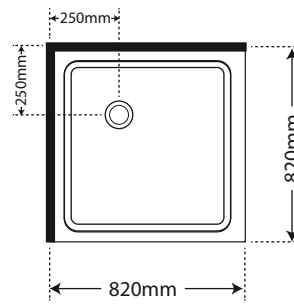

Elegance 820

Pivot Door
White Flat Wall
Chrome Flat Wall