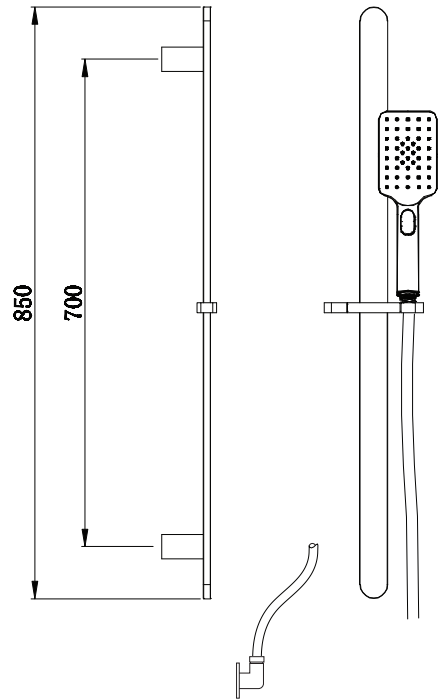

ECLIPSE Chrome Round Slide Shower VECL040

TECHNICAL DETAILS

1/2" (15mm) Inlet Supply Elbow
Mains Pressure Only
Max. Pressure 500kpa
Min. Pressure 150kpa
Max. Temp 65deg.C
10 Year Warranty
WELs Rating: Mains 3 Star; 7.0L/min

FINISH	CODE
CHROME	VECL040

ECLIPSE Chrome Square Slide Shower VECL041

TECHNICAL DETAILS

1/2" (15mm) Inlet Supply Elbow
Mains Pressure Only
Max. Pressure 500kpa
Min. Pressure 150kpa
Max. Temp 65deg.C
10 Year Warranty
WELs Rating: Mains 3 Star; 7.0L/min

FINISH	CODE
CHROME	VECL041