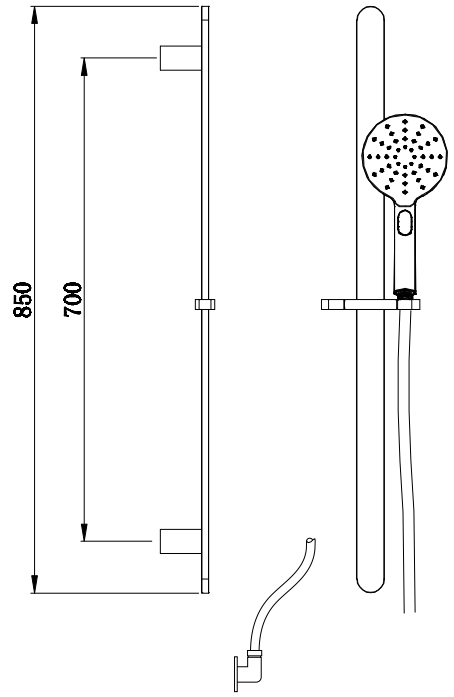

ECLIPSE Chrome Round Slide Shower VECL040

TECHNICAL DETAILS

1/2" (15mm) Inlet Supply Elbow
Mains Pressure Only
Max. Pressure 500kpa
Min. Pressure 150kpa
Max. Temp 65deg.C
10 Year Warranty
WELs Rating: Mains 3 Star; 7.0L/min

FINISH	CODE
CHROME	VECL040

ECLIPSE Chrome Square Slide Shower VECL041

TECHNICAL DETAILS

1/2" (15mm) Inlet Supply Elbow
Mains Pressure Only
Max. Pressure 500kpa
Min. Pressure 150kpa
Max. Temp 65deg.C
10 Year Warranty
WELs Rating: Mains 3 Star; 7.0L/min

FINISH	CODE
CHROME	VECL041