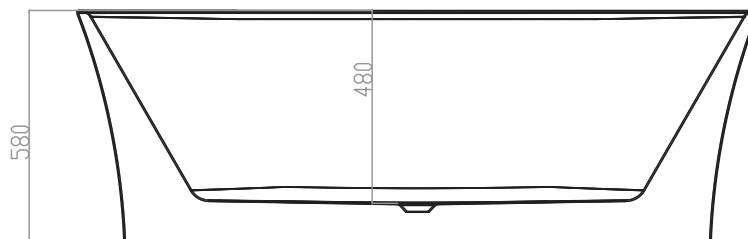

## CURVE 1700 FREESTANDING BATH

CODE: 7822

### Features

- Made from easy to clean sanitary grade acrylic
- Fibreglass laminate reinforced for optimum strength
- Adjustable feet for levelling.
- Requires a 40mm waste (not included) [See products 2280, 2202]
- Top fix bath waste & low profile bath trap is recommended [See product 2204]
- Dimensions: L1700 X W800 X D580

### Technical Details

Note: All measurements shown are in millimetres. Sizes are nominal.