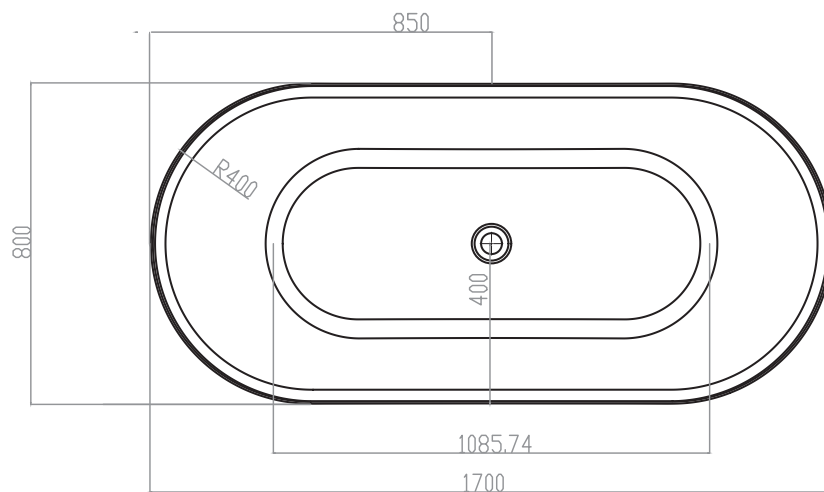

### Features

- Made from easy to clean sanitary grade acrylic
- Fibreglass laminate reinforced for optimum strength
- Adjustable feet for levelling.
- Requires a 40mm waste (not included) [See products 2280, 2202]
- Top fix bath waste & low profile bath trap is recommended [See product 2204]
- Dimensions: L1700 X W800 X D580

### Technical Details

Note: All measurements shown are in millimetres. Sizes are nominal.

### Features

- Made from easy to clean sanitary grade acrylic
- Fibreglass laminate reinforced for optimum strength
- Adjustable feet for levelling.
- Requires a 40mm waste (not included) [See products 2280, 2202]
- Top fix bath waste & low profile bath trap is recommended [See product 2204]
- Dimensions: L1500 X W750 X D580