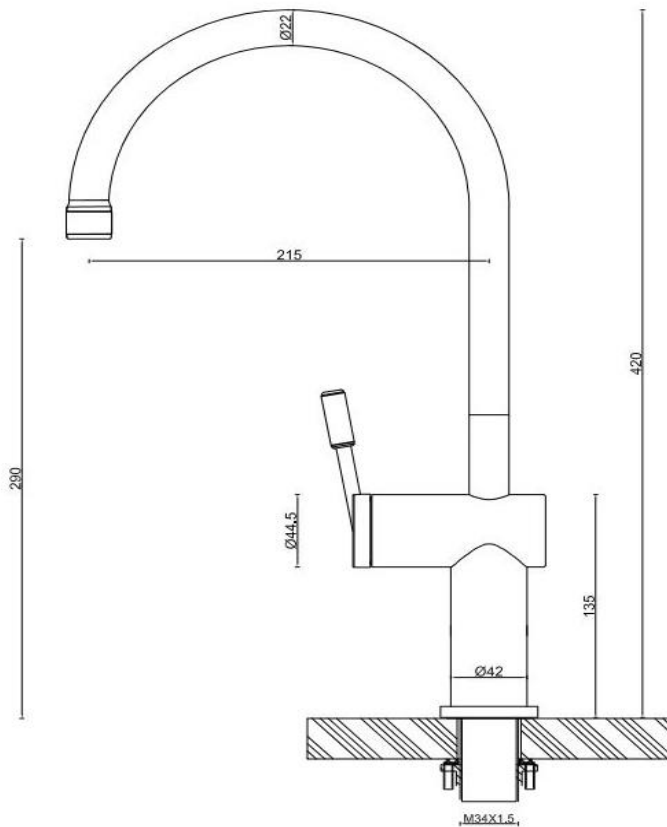

Gooseneck Kitchen Mixer

FWK03GNCP

Rivet Gooseneck Kitchen Mixer Chrome

- Kitchen mixer with gooseneck spout in chrome
- 290mm aerator height x 215mm reach
- Stainless steel construction
- Recommended working pressure 200 - 500kPa (balanced)
- 35mm hole cut out size required for installation