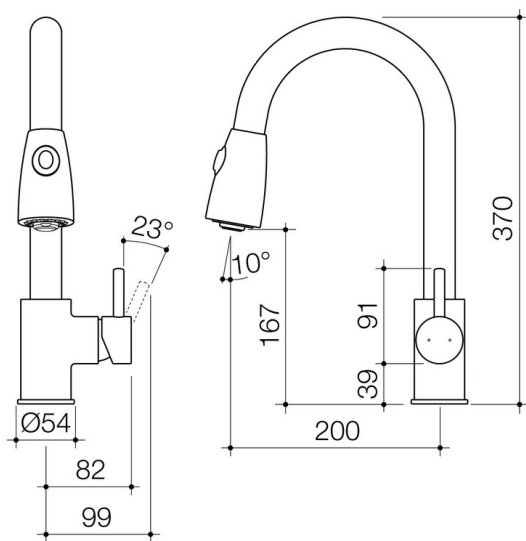

Caroma
Elements

- Chrome
- 35mm cartridge
- Retractable spray with 2 spray options at the push of a button
- Hose encased within the gooseneck for added practicality
- Flexible Soft Pex Hoses for supreme durability and ease of installation, anti-bacterial properties which do not affect the taste or odour of the water
- Swivel outlet

PRODUCT CODES

91102C4A Husk Retractable Dual Spray Sink Mixer \$226.75*

© COPYRIGHT 2014 - CAROMA INDUSTRIES LIMITED

*All price are recommended retail inclusive of GST in NZD. To be used as a guide only, prices may vary between model variations, and are subject to change without notice. A number of brands and products on this page are the subject of registered trade marks, register designs and/or registered patents. View full disclaimer on www.caroma.co.nz