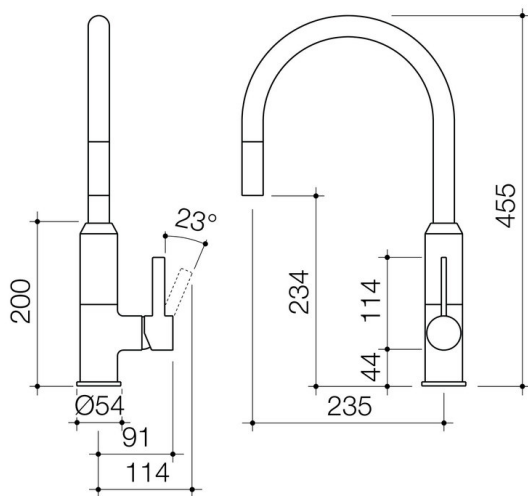

PRODUCT CODES

6494.044A Vixen Retractable Sink Mixer Chrome \$432.90*

© COPYRIGHT 2014 - CAROMA INDUSTRIES LIMITED

*All price are recommended retail inclusive of GST in NZD. To be used as a guide only, prices may vary between model variations, and are subject to change without notice. A number of brands and products on this page are the subject of registered trade marks, register designs and/or registered patents. View full disclaimer on www.caroma.co.nz