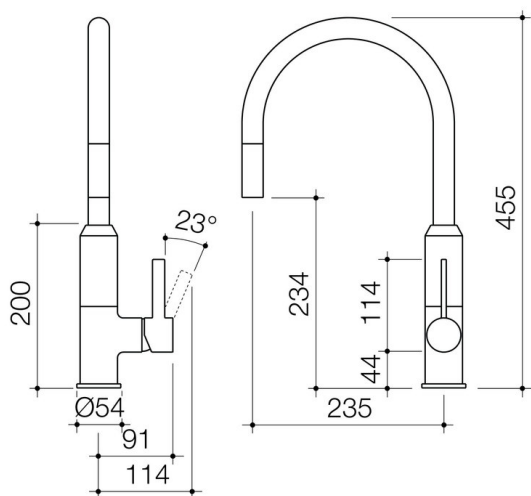

PRODUCT CODES

6495.044A Vixen Retractable Sink Mixer Black \$432.90*

© COPYRIGHT 2014 - CAROMA INDUSTRIES LIMITED

*All price are recommended retail inclusive of GST in NZD. To be used as a guide only, prices may vary between model variations, and are subject to change without notice. A number of brands and products on this page are the subject of registered trade marks, register designs and/or registered patents. View full disclaimer on www.caroma.co.nz