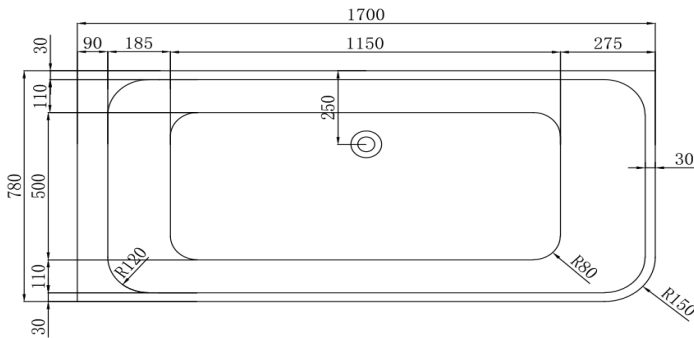

# The Smith Left Hand Corner Bath

BPBA8356-170L

The Smith 1700mm Left Hand Corner Bath Gloss White

1700mm left hand corner bath in high quality pure gloss acrylic

Adjustable feet

Includes 'klikklak' pop-up waste