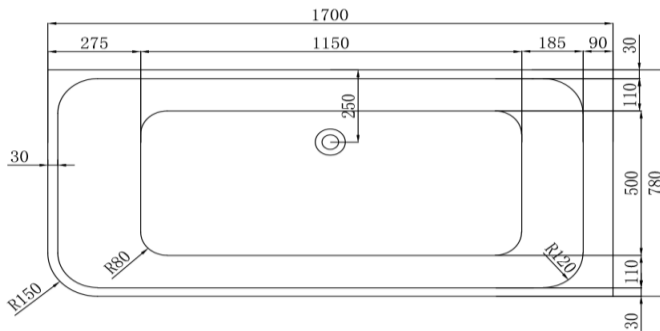

# The Smith Right Hand Corner Bath

BPBA8356-170R

The Smith 1700mm Right Hand Corner Bath Gloss White

1700mm right hand corner bath in high quality acrylic with a pure gloss acrylic

Adjustable feet

Includes 'klikklak' pop-up waste

# The Smith Left Hand Corner Bath

BPBA8356-170L

The Smith 1700mm Left Hand Corner Bath Gloss White

1700mm left hand corner bath in high quality pure gloss acrylic

Adjustable feet

Includes 'klikklak' pop-up waste