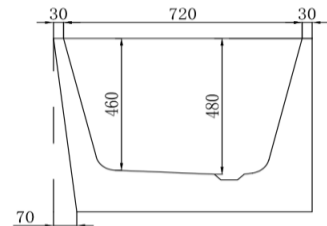

# The Smith Right Hand Corner Bath

BPBA8356-170R

The Smith 1700mm Right Hand Corner Bath Gloss White

1700mm right hand corner bath in high quality acrylic with a pure gloss acrylic

Adjustable feet

Includes 'klikklak' pop-up waste