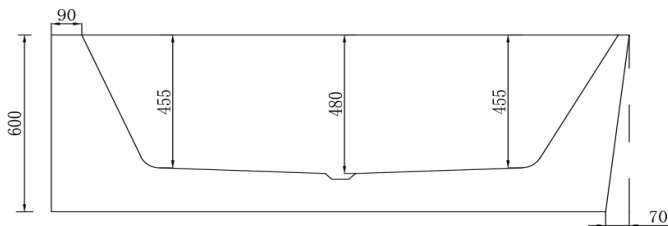

# The Smith Left Hand Corner Bath

BPBA8356-170L

The Smith 1700mm Left Hand Corner Bath Gloss White

1700mm left hand corner bath in high quality pure gloss acrylic

Adjustable feet

Includes 'klikklak' pop-up waste