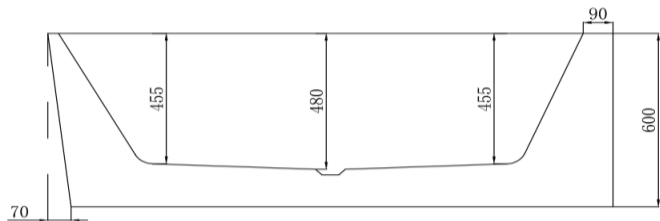

# The Smith Right Hand Corner Bath

BPBA8356-170R

The Smith 1700mm Right Hand Corner Bath Gloss White

1700mm right hand corner bath in high quality acrylic with a pure gloss acrylic

Adjustable feet

Includes 'klikklak' pop-up waste

# The Smith Left Hand Corner Bath

BPBA8356-170L

The Smith 1700mm Left Hand Corner Bath Gloss White

1700mm left hand corner bath in high quality pure gloss acrylic

Adjustable feet

Includes 'klikklak' pop-up waste