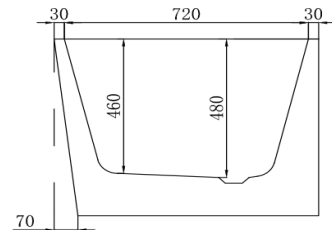

# The Smith Left Hand Corner Bath

BPBA8356-170L

The Smith 1700mm Left Hand Corner Bath Gloss White

1700mm left hand corner bath in high quality pure gloss acrylic

Adjustable feet

Includes 'klikklak' pop-up waste