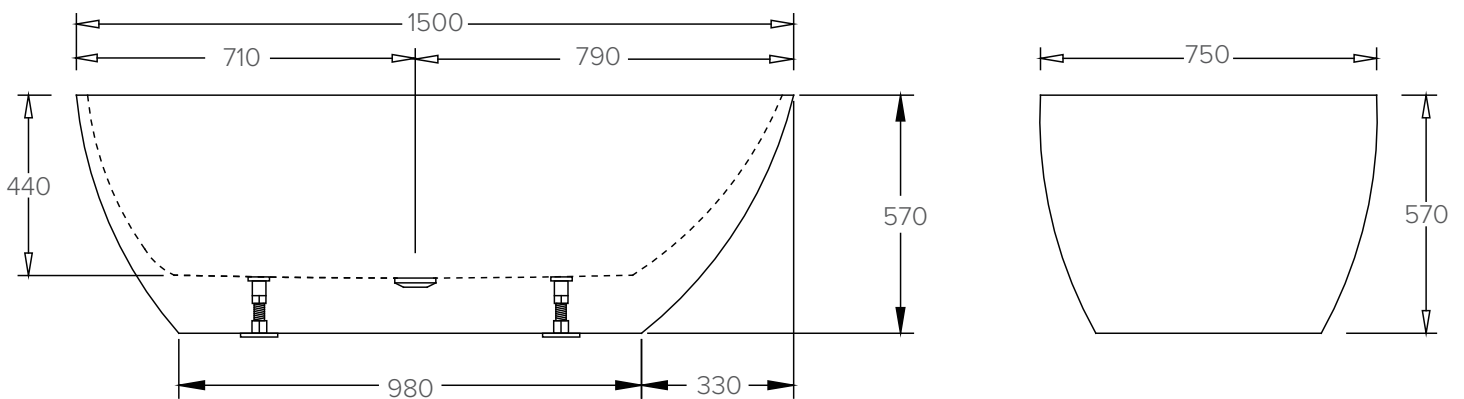

SPECIFICATION SHEET

ARC 1500 BATH CODE: 7838

Features

- Capacity: 265 litres
- Made from easy to clean sanitary grade acrylic
- Fibreglass laminate reinforced for optimum strength
- Adjustable feet for levelling.
- Requires a 40mm waste (not included)
- Top fix bath waste & low profile bath trap is recommended
- Dimensions: L1500 X W750 X D570

Technical Details

Note: All measurements shown are in millimetres. Sizes are nominal.

SIDE VIEW

TOP VIEW

SPECIFICATION SHEET

ARC 1700 BATH CODE: 7840

Features

- Capacity: 349 litres
- Weight: 47 kgs
- Made from easy to clean sanitary grade acrylic
- Fibreglass laminate reinforced for optimum strength
- Adjustable feet for levelling.
- Requires a 40mm waste (not included)
- Top fix bath waste & low profile bath trap is recommended
- Dimensions: L1700 X W830 X D570

Technical Details

Note: All measurements shown are in millimetres. Sizes are nominal.