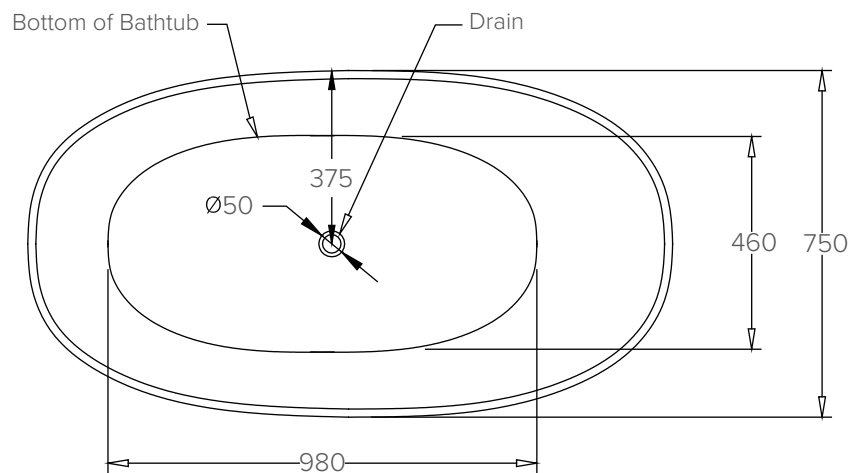

SPECIFICATION SHEET

ARC 1500 BATH CODE: 7838

Features

- Capacity: 265 litres
- Made from easy to clean sanitary grade acrylic
- Fibreglass laminate reinforced for optimum strength
- Adjustable feet for levelling.
- Requires a 40mm waste (not included)
- Top fix bath waste & low profile bath trap is recommended
- Dimensions: L1500 X W750 X D570

Technical Details

Note: All measurements shown are in millimetres. Sizes are nominal.

SIDE VIEW

TOP VIEW

SPECIFICATION SHEET

ARC 1700 BATH CODE: 7840

Features

- Capacity: 349 litres
- Weight: 47 kgs
- Made from easy to clean sanitary grade acrylic
- Fibreglass laminate reinforced for optimum strength
- Adjustable feet for levelling.
- Requires a 40mm waste (not included)
- Top fix bath waste & low profile bath trap is recommended
- Dimensions: L1700 X W830 X D570

Technical Details

Note: All measurements shown are in millimetres. Sizes are nominal.