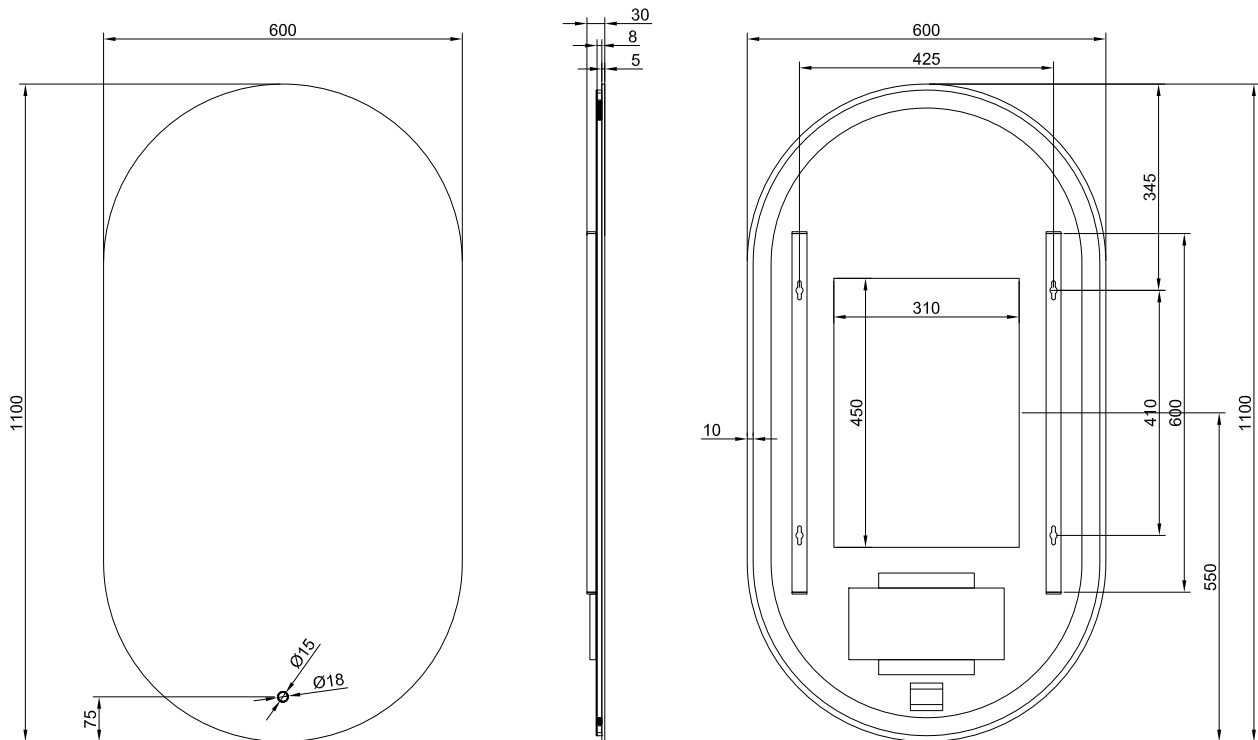

### Features

- H1100 x W600 x D30
- Back-Lit lighting behind plexi frame
- 5000k LED colour temperature
- Wattage: 19.6W
- IP44 rating
- Built in Demister
- Touch Button Activation

### Technical Details

Note: All measurements shown are in millimetres. Sizes are nominal.

### Features

- H1000 x W500 x D30
- Back-Lit lighting behind plexi frame
- 5000k LED colour temperature
- Wattage: 17.3W
- IP44 rating
- Built in Demister
- Touch Button Activation