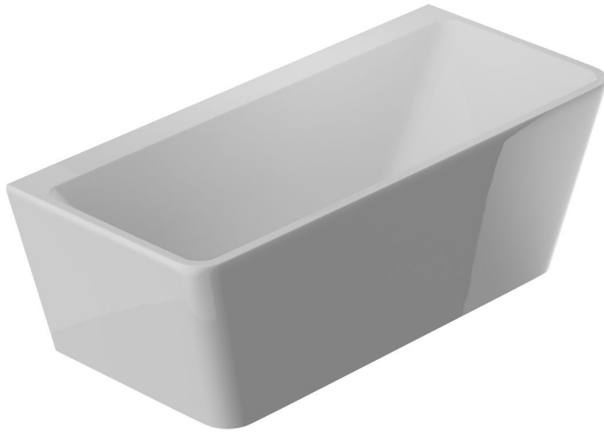

Zone 1700 Back To Wall Bath

Code: ZON1700FS

Brand	Progetto
Colour	White
Finish	Gloss
Material	Acrylic
Installation	Back To Wall / Freestanding
Width (mm)	1700
Depth (mm)	750
Height (mm)	580
Warranty	10 Years
Overflow	No
Waste Size	40mm
Waste Included	Yes
Capacity	235L
Material	Acrylic
Notes	Includes chrome pop up waste
Other Information	Made from Sanitary grade acrylic