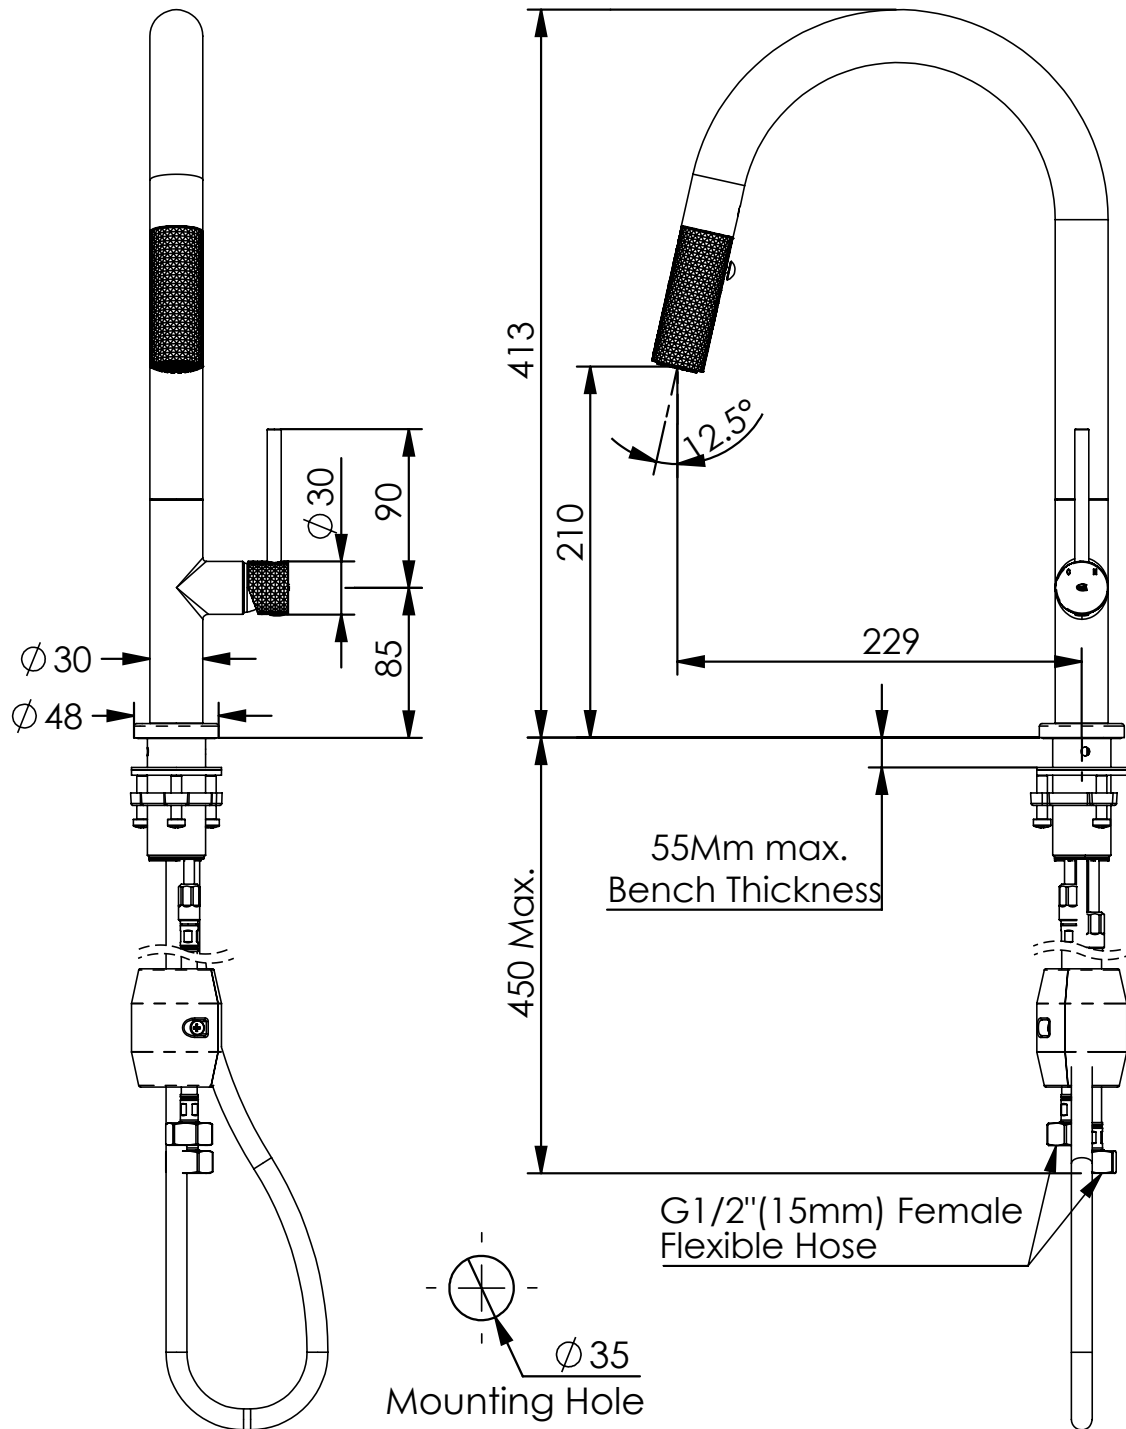

# TESORA Pull Down Sink Mixer

21302541 | Brushed Nickel  
21302546 | Brushed Brass  
21302548 | Brushed Copper

WELS 5 Stars 5.0L/Min | MP | Swivel Spout  
| European Brass Cartridge

**NZ** PHONE - 0800 655 455  
EMAIL - [nzsales@greenstapware.com](mailto:nzsales@greenstapware.com)  
WEBSITE - [greenstapware.com](http://greenstapware.com)