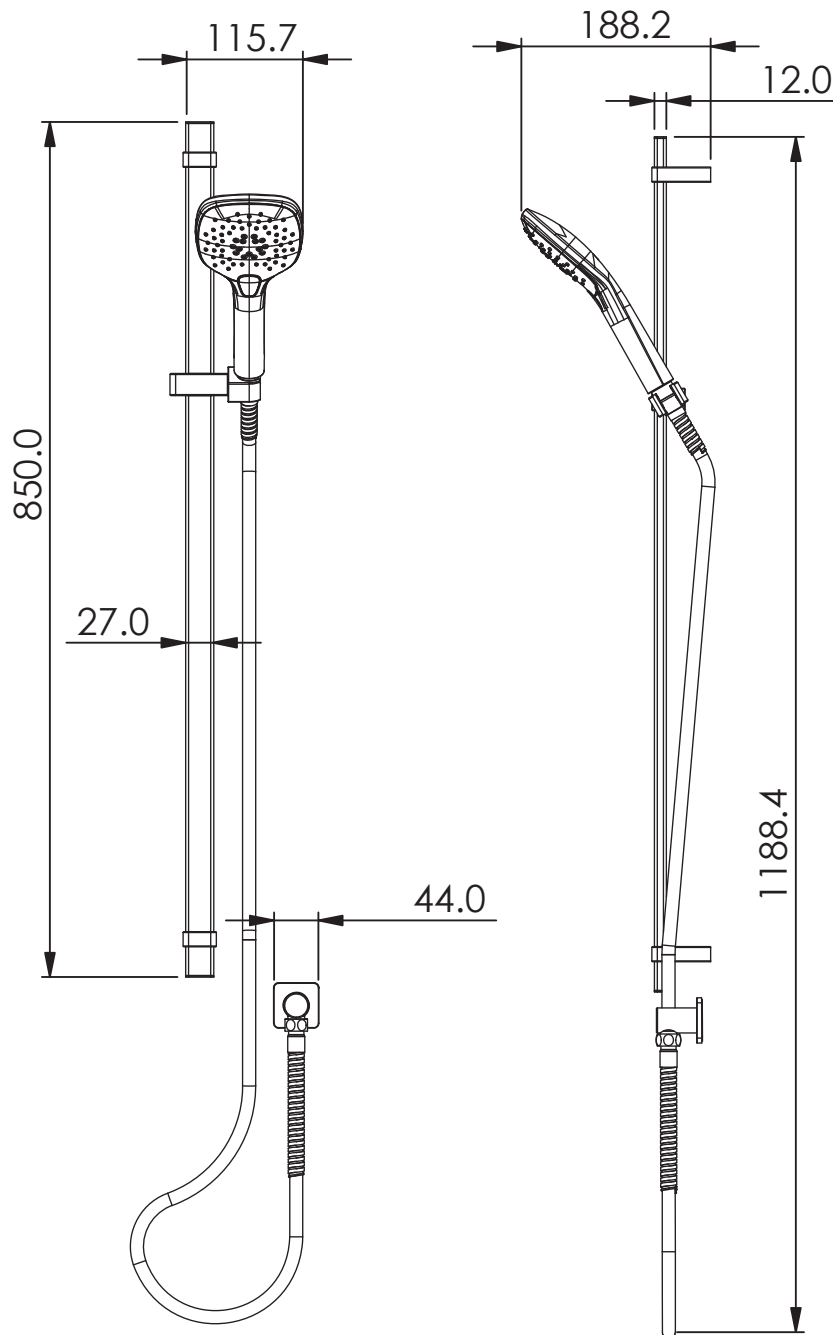

# SKYLA Rail Shower

1860006 | Brushed Brass  
1860008 | Brushed Copper  
1860009 | Gun Metal

WELS 3 Star 9.0L/M | MP | Multi Function  
AirFlo® Handset | Adjustable to 750mm  
Centres

**NZ** PHONE - 0800 655 455  
EMAIL - [nzsales@greenstapware.com](mailto:nzsales@greenstapware.com)  
WEBSITE - [greenstapware.com](http://greenstapware.com)