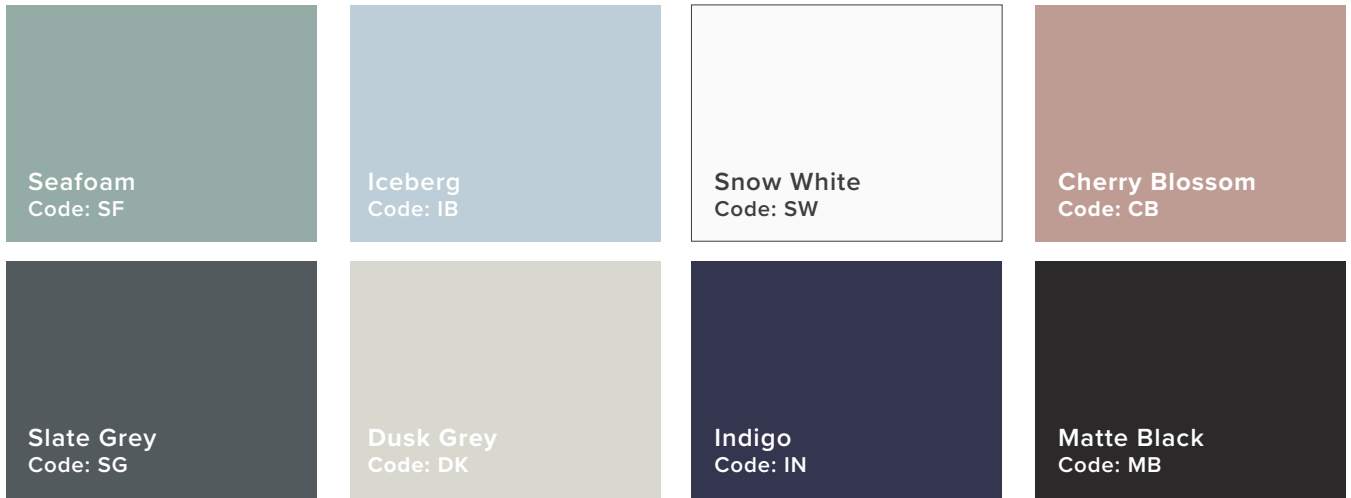

SELECT YOUR DRAWER FRONT

Note: When ordering your drawer front option, add the drawer front code to the vanity code ie. 4902DKTB

SERENITY RANGE

30

SELECT YOUR BASIN

600mm, 750mm, 900mm, 1200mm, 1500mm

Basin Upgrade Option + \$128