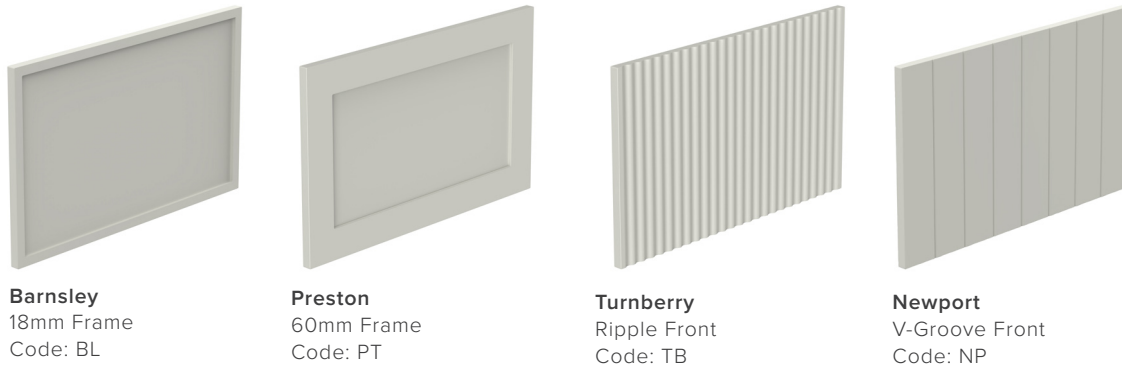

JUNIOR VANITIES

400 | 500 | 550 - See p36

SINGLE TIER WALL HUNG VANITIES

600 | 750 | 900 | 1200 | 1500

DOUBLE TIER WALL HUNG VANITIES

600 | 750 | 900 | 1200 | 1500

PORSCHA OPTIONS

COLOUR OPTIONS

SELECT YOUR DRAWER FRONT

Note: When ordering your drawer front option, add the drawer front code to the vanity code ie. 4902DKTB

SERENITY RANGE

30

SELECT YOUR BASIN

600mm, 750mm, 900mm, 1200mm, 1500mm

Basin Upgrade Option + \$128

Via Basin
StoneCast
Height: 20mm
Gloss White
Code: VIA

Clasico Basin
Vitreous China
Height: 20mm
Gloss White
Code: VC
Excludes 1200 Offset & 1500 Sizes

Via Basin
StoneCast
Height: 20mm
Matte White
Code: VIAMW
\$128