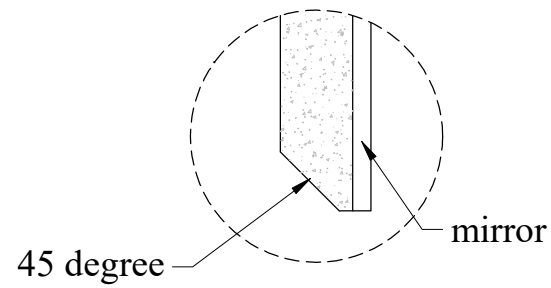

- (1) 16mmWPC board (water-proof)
- (2) Matt white/black paint finish
- (3) Copper free & sealed edge mirror
- (4) Hettich soft close hinges
- (5) Handle-less design
- (6) 5mm glass shelves

Round-SQ mirror cabinet

- (1) 16mm WPC board (water-proof)
- (2) Matt white/black paint finish
- (3) Copper free & sealed edge mirror
- (4) Hettich soft close hinges
- (5) Handle-less design
- (6) 5mm glass shelves

Detail '20'