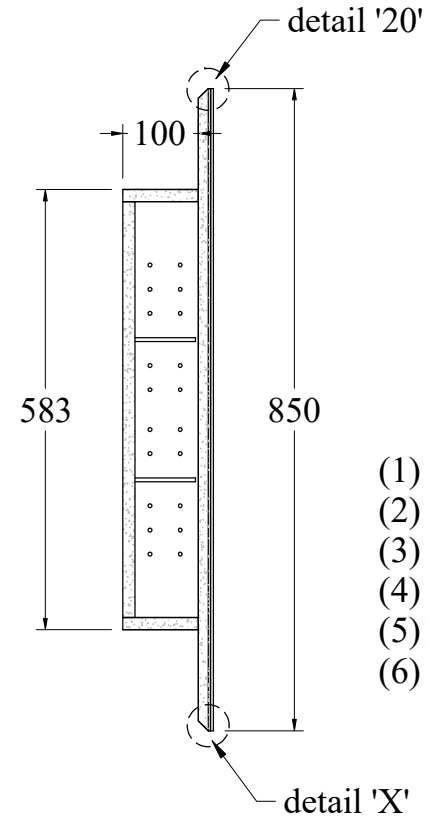

- (1) 16mmWPC board (water-proof)
- (2) Matt white/black paint finish
- (3) Copper free & sealed edge mirror
- (4) Hettich soft close hinges
- (5) Handle-less design
- (6) 5mm glass shelves

Round-SQ mirror cabinet

- (1) 16mm WPC board (water-proof)
- (2) Matt white/black paint finish
- (3) Copper free & sealed edge mirror
- (4) Hettich soft close hinges
- (5) Handle-less design
- (6) 5mm glass shelves

Detail '20'