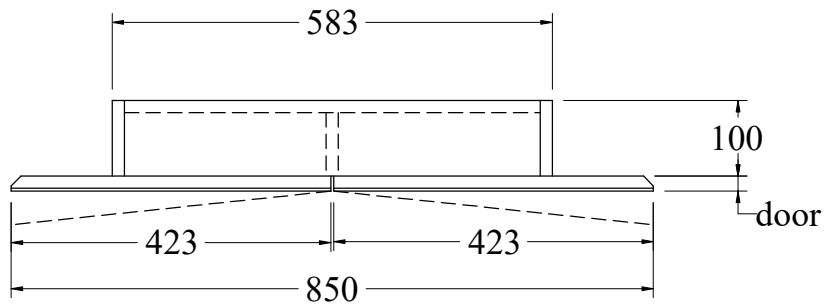

- (1) 16mmWPC board (water-proof)
- (2) Matt white/black paint finish
- (3) Copper free & sealed edge mirror
- (4) Hettich soft close hinges
- (5) Handle-less design
- (6) 5mm glass shelves

Round-SQ mirror cabinet

- (1) 16mm WPC board (water-proof)
- (2) Matt white/black paint finish
- (3) Copper free & sealed edge mirror
- (4) Hettich soft close hinges
- (5) Handle-less design
- (6) 5mm glass shelves

Detail '20'