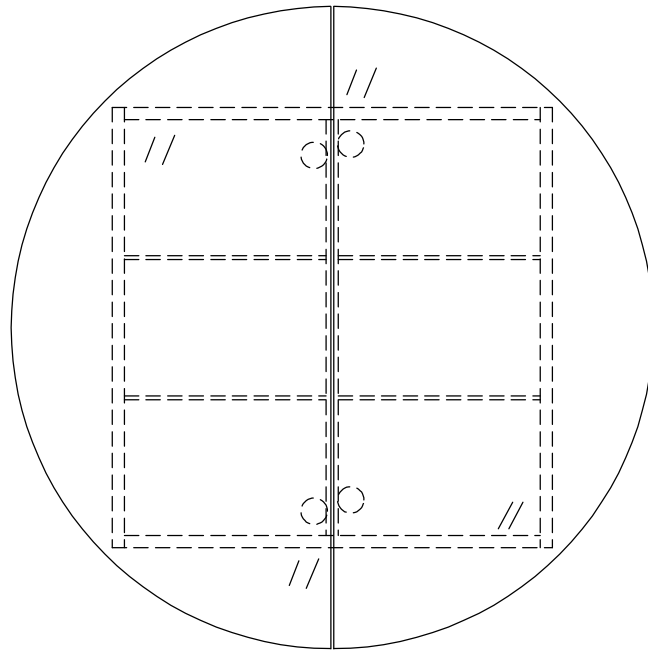

- (1) 16mmWPC board (water-proof)
- (2) Matt white/black paint finish
- (3) Copper free & sealed edge mirror
- (4) Hettich soft close hinges
- (5) Handle-less design
- (6) 5mm glass shelves

Round-SQ mirror cabinet

- (1) 16mm WPC board (water-proof)
- (2) Matt white/black paint finish
- (3) Copper free & sealed edge mirror
- (4) Hettich soft close hinges
- (5) Handle-less design
- (6) 5mm glass shelves

Detail '20'