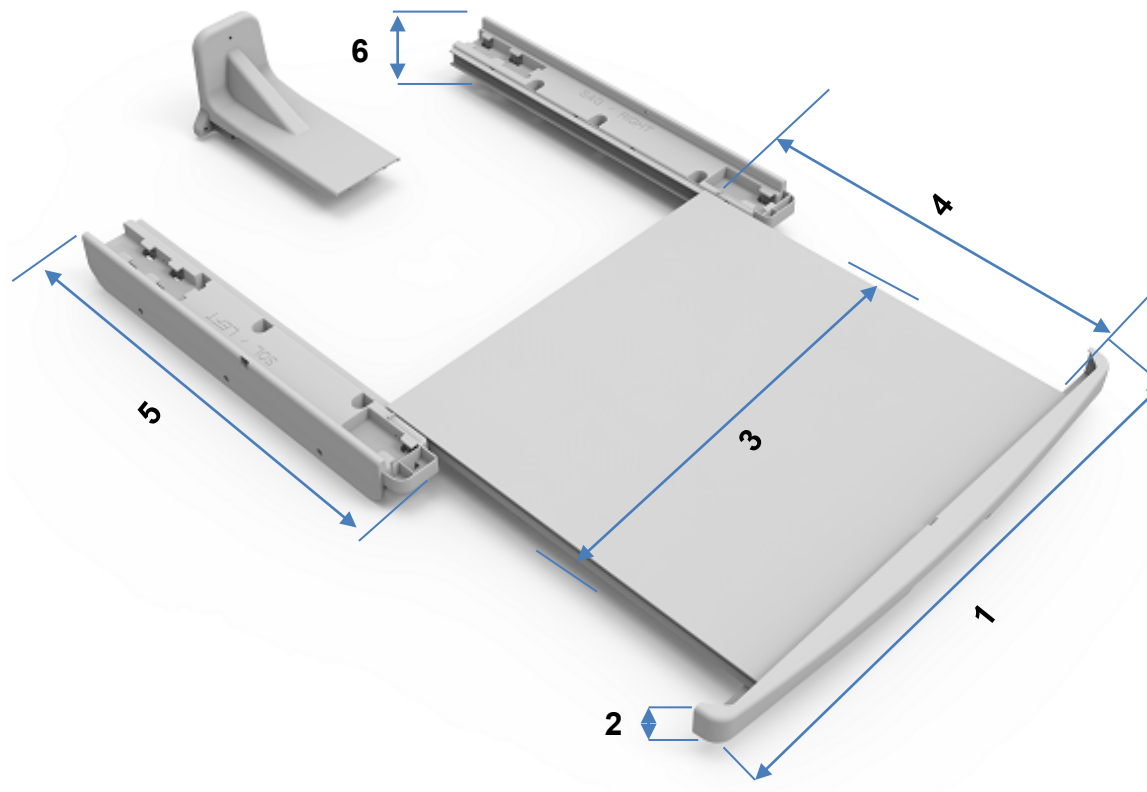

Description

ROBINHOOD WASHER & DRYER STACKING KIT RHWDEUROSTACK

Designed for:

WMFLA75W + TDCDA70W

RHFL6WN or RHFL75WN + RHCD7WN

Stacking Kit Information:

Overall Stacking Kit Dimensions (WxDxH) 605*523*66mm

Carton Dimensions (WxDxH) 645*620*140mm

Gross/Net Weight 3.1/2.6Kg

Pull-out Drawer's Weight Handling Limit 15 Kg max.

Dated 7/07/2022

Specifications

Drawing No.	Description/Position	Dimension (mm)
1	Front panel width	605
2	Front panel height	37
3	Sliding out panel width	458
4	Sliding out panel depth	490
5	Side panel depth	515
6	Side panel height	66