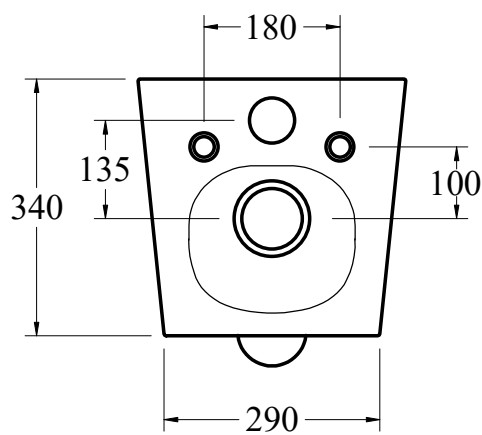

## PURE-UQ INWALL PAN

- Wall hung pan only
- Flushing system : Ultra Quiet
- Size : 510x360x345mm
- Vitreous china