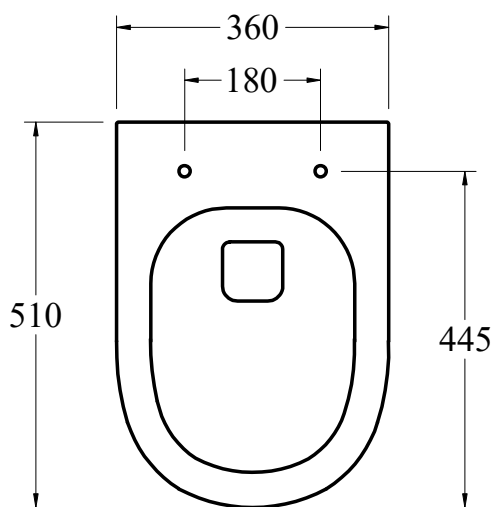

## PURE-UQ INWALL PAN

- Wall hung pan only
- Flushing system : Ultra Quiet
- Size : 510x360x345mm
- Vitreous china