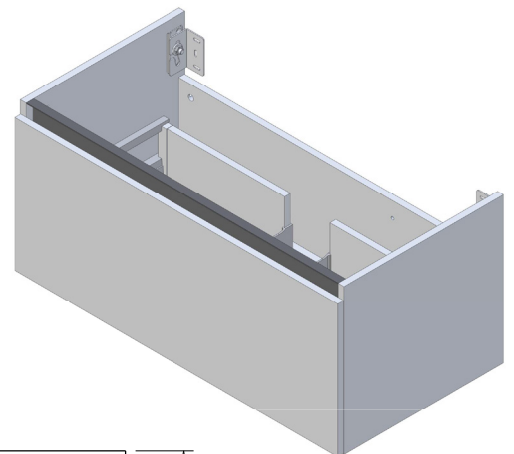

SPECIFICATION SHEET

Porscha 900 1-Drawer Wall Hung Vanity

Features

- 1-Drawer Wall Hung Vanity - *Colour options below*
- StoneCast 20mm Via Basin [Standard] - *Upgrade options available*
- Full Extension Soft Close Drawer with Extrusion - *Extrusion upgrade options available*
- Designer Drawer Front - *Four Drawer Front options*
- Dimensions: H420 x W900 x D465

Cabinet Options

Technical Details

Note: All measurements shown are in millimetres. Sizes are nominal.

TOP VIEW

FRONT VIEW

SIDE VIEW

SPECIFICATION SHEET

900mm Basin Options

Via

StoneCast with overflow

Gloss White - VIA

Matte White - VIAMW

W900 x D460 x H20

SPECIFICATION SHEET

900mm Basin Options

Clasico

Vitreous China with overflow

Gloss White - VC

W910 x D465 x H20