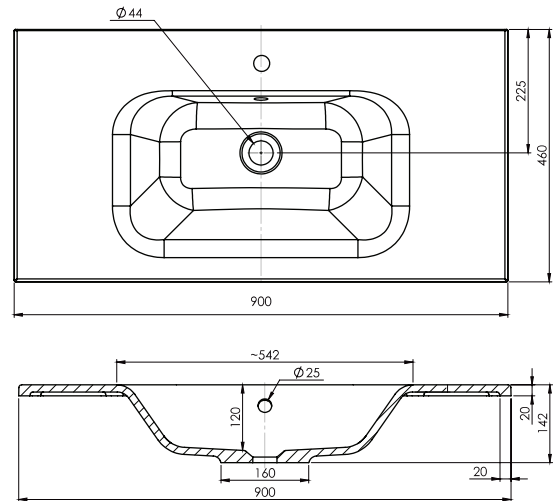

SPECIFICATION SHEET

Porscha 900 1-Drawer Wall Hung Vanity

Features

- 1-Drawer Wall Hung Vanity - *Colour options below*
- StoneCast 20mm Via Basin [Standard] - *Upgrade options available*
- Full Extension Soft Close Drawer with Extrusion - *Extrusion upgrade options available*
- Designer Drawer Front - *Four Drawer Front options*
- Dimensions: H420 x W900 x D465

Cabinet Options

Technical Details

Note: All measurements shown are in millimetres. Sizes are nominal.

TOP VIEW

FRONT VIEW

SIDE VIEW

SPECIFICATION SHEET

900mm Basin Options

Via

StoneCast with overflow

Gloss White - VIA

Matte White - VIAMW

W900 x D460 x H20

SPECIFICATION SHEET

900mm Basin Options

Clasico

Vitreous China with overflow

Gloss White - VC

W910 x D465 x H20