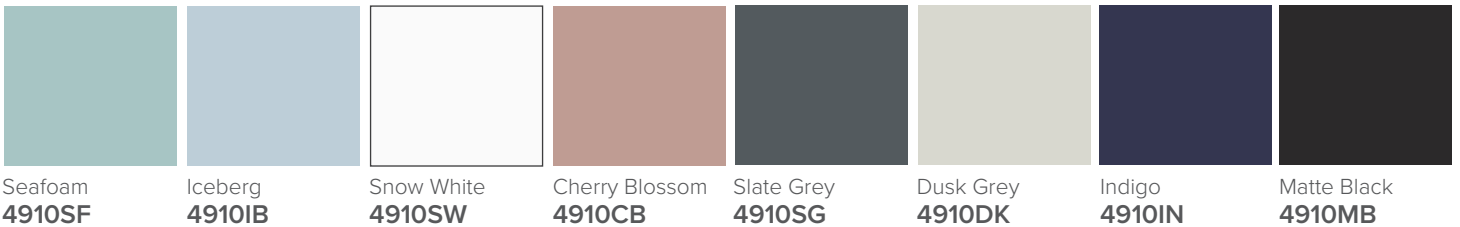

SPECIFICATION SHEET

Porscha 900 1-Drawer Wall Hung Vanity

Features

- 1-Drawer Wall Hung Vanity - *Colour options below*
- StoneCast 20mm Via Basin [Standard] - *Upgrade options available*
- Full Extension Soft Close Drawer with Extrusion - *Extrusion upgrade options available*
- Designer Drawer Front - *Four Drawer Front options*
- Dimensions: H420 x W900 x D465

Cabinet Options

Technical Details

Note: All measurements shown are in millimetres. Sizes are nominal.

TOP VIEW

FRONT VIEW

SIDE VIEW

SPECIFICATION SHEET

900mm Basin Options

Via

StoneCast with overflow

Gloss White - VIA

Matte White - VIAMW

W900 x D460 x H20

SPECIFICATION SHEET

900mm Basin Options

Clasico

Vitreous China with overflow

Gloss White - VC

W910 x D465 x H20