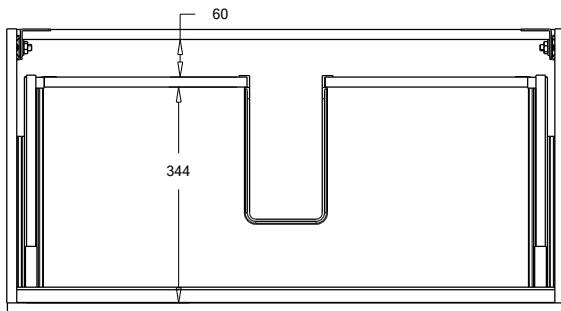

SPECIFICATION SHEET

Porscha 900 1-Drawer Wall Hung Vanity

Features

- 1-Drawer Wall Hung Vanity - *Colour options below*
- StoneCast 20mm Via Basin [Standard] - *Upgrade options available*
- Full Extension Soft Close Drawer with Extrusion - *Extrusion upgrade options available*
- Designer Drawer Front - *Four Drawer Front options*
- Dimensions: H420 x W900 x D465

Cabinet Options

Technical Details

Note: All measurements shown are in millimetres. Sizes are nominal.

TOP VIEW

FRONT VIEW

SIDE VIEW

SPECIFICATION SHEET

900mm Basin Options

Via

StoneCast with overflow

Gloss White - VIA

Matte White - VIAMW

W900 x D460 x H20

SPECIFICATION SHEET

900mm Basin Options

Clasico

Vitreous China with overflow

Gloss White - VC

W910 x D465 x H20