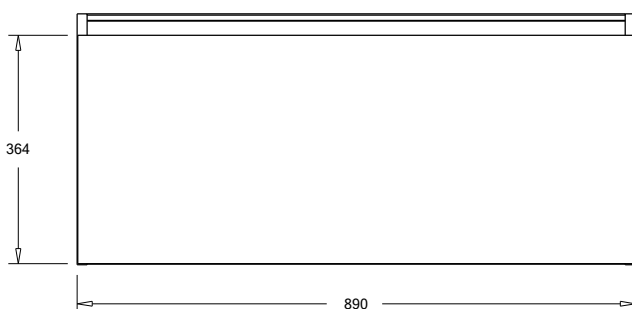

SPECIFICATION SHEET

Porscha 900 1-Drawer Wall Hung Vanity

Features

- 1-Drawer Wall Hung Vanity - *Colour options below*
- StoneCast 20mm Via Basin [Standard] - *Upgrade options available*
- Full Extension Soft Close Drawer with Extrusion - *Extrusion upgrade options available*
- Designer Drawer Front - *Four Drawer Front options*
- Dimensions: H420 x W900 x D465

Cabinet Options

Technical Details

Note: All measurements shown are in millimetres. Sizes are nominal.

TOP VIEW

FRONT VIEW

SIDE VIEW

SPECIFICATION SHEET

900mm Basin Options

Via

StoneCast with overflow

Gloss White - VIA

Matte White - VIAMW

W900 x D460 x H20

SPECIFICATION SHEET

900mm Basin Options

Clasico

Vitreous China with overflow

Gloss White - VC

W910 x D465 x H20