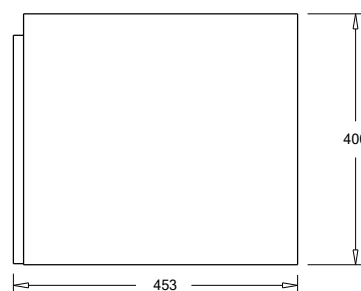

Cabinet Options

Technical Details

Note: All measurements shown are in millimetres. Sizes are nominal.

TOP VIEW

FRONT VIEW

SIDE VIEW

SPECIFICATION SHEET

900mm Basin Options

Via

StoneCast with overflow

Gloss White - VIA

Matte White - VIAMW

W900 x D460 x H20

SPECIFICATION SHEET

900mm Basin Options

Clasico

Vitreous China with overflow

Gloss White - VC

W910 x D465 x H20